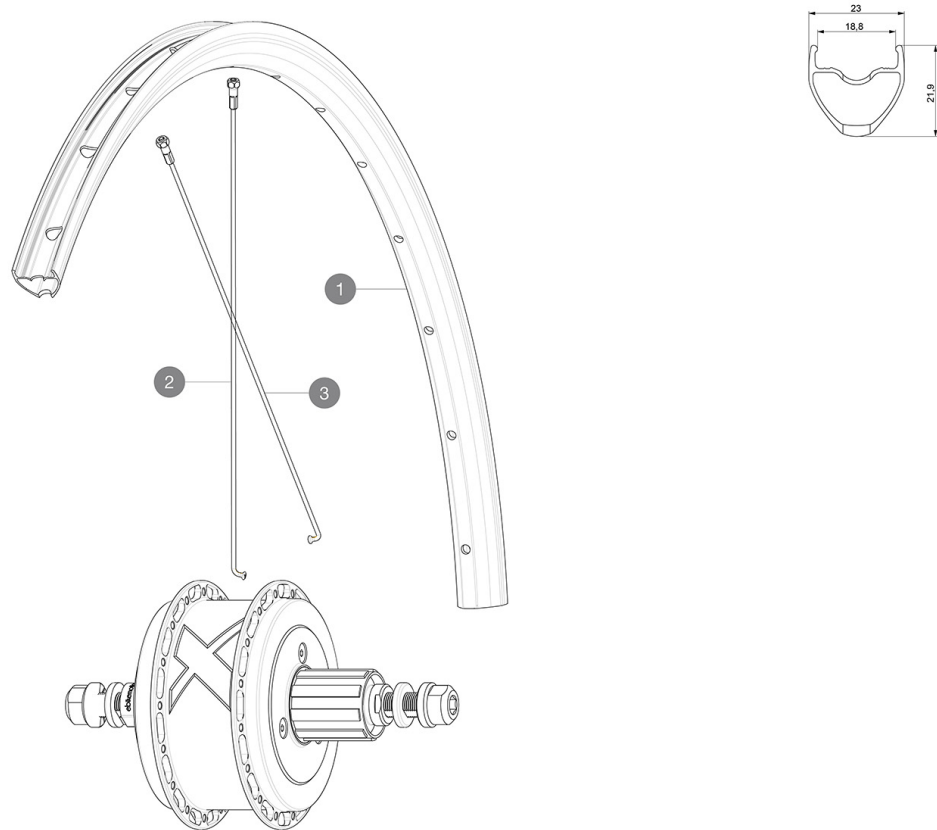

REFERENCES WHEELS**RIMS**

&NBSP;:

| | | |
|----------|----------|--|
| 1 | V2738713 | Kit Rear rim Aksium Elite UST Disc SUP EBM 32h |
| | V2620101 | UST RIM TAPE 25mm (for 21-24mm wide rim) |

SPOKES

| | | |
|----------|----------|--|
| 2 | V3667801 | Kit 16 NDS round Jbent spoke 255mm Aksium Elite UST Disc EBM |
| 3 | V3667701 | Kit 16 DS round Jbent spokes 251mm Aksium Elite UST Disc EBM |

Aksium Elite UST Disc EBM

Specifications

WHEEL WEIGHTS