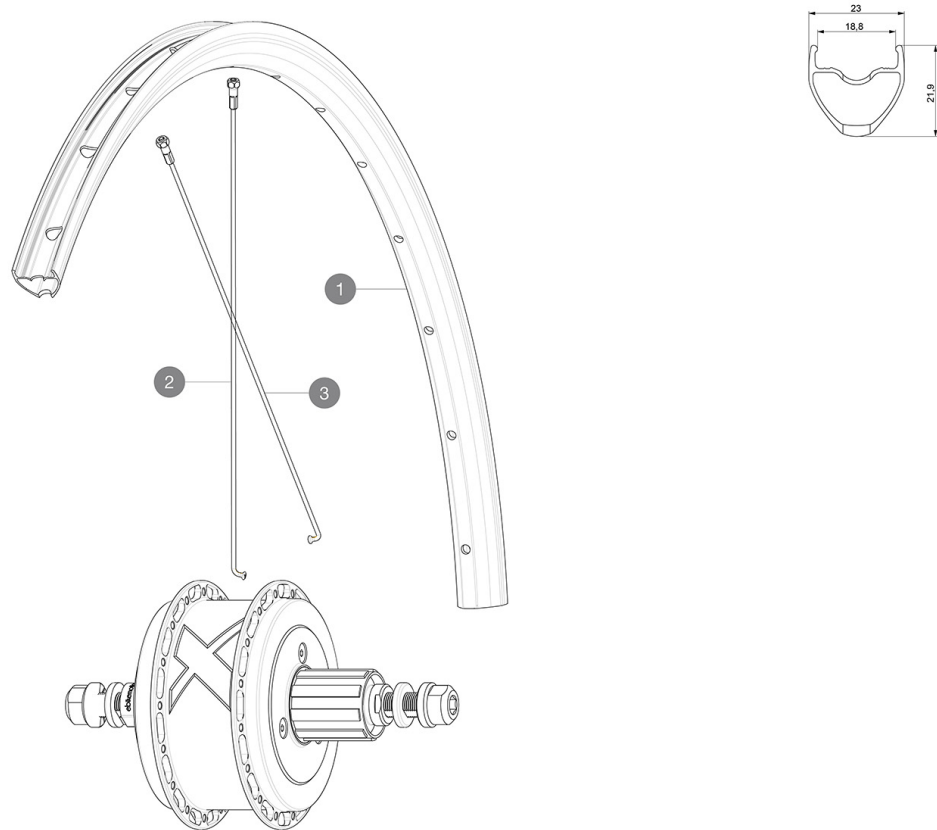

**REFERENCES WHEELS****RIMS**

&amp;NBSP;:

<b>1</b>	V2738713	Kit Rear rim Aksium Elite UST Disc SUP EBM 32h
	V2620101	UST RIM TAPE 25mm (for 21-24mm wide rim)

**SPOKES**

<b>2</b>	V3667801	Kit 16 NDS round Jbent spoke 255mm Aksium Elite UST Disc EBM
<b>3</b>	V3667701	Kit 16 DS round Jbent spokes 251mm Aksium Elite UST Disc EBM

## *Specifications*

WHEEL WEIGHTS