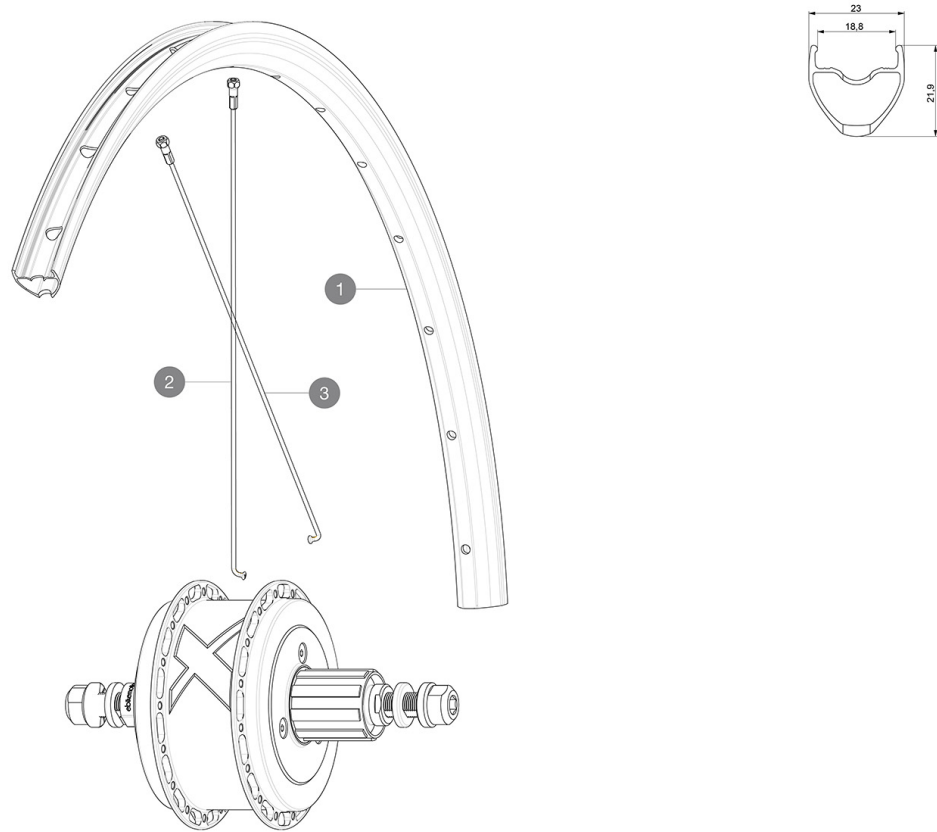

REFERENCES WHEELS

**RIMS**

&NBSP;:

1	V2738713	Kit Rear rim Aksium Elite UST Disc SUP EBM 32h
	V2620101	UST RIM TAPE 25mm (for 21-24mm wide rim)

**SPOKES**

2	V3667801	Kit 16 NDS round Jbent spoke 255mm Aksium Elite UST Disc EBM
3	V3667701	Kit 16 DS round Jbent spokes 251mm Aksium Elite UST Disc EBM

**MAVIC** ***Aksium Elite UST Disc EBM***

***Specifications***

WHEEL WEIGHTS