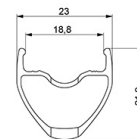

REFERENZE RUOTE

RIMS

&NBSP;:

- | | | |
|---|----------|--|
| 1 | V2738713 | Kit Rear rim Aksium Elite UST Disc SUP EBM 32h |
| | V2620101 | UST RIM TAPE 25mm (for 21-24mm wide rim) |

SPOKES

- | | | |
|---|----------|--|
| 2 | V3667801 | Kit 16 NDS round Jbent spoke 255mm Aksium Elite UST Disc EBM |
| 3 | V3667701 | Kit 16 DS round Jbent spokes 251mm Aksium Elite UST Disc EBM |

MAVIC *Aksium Elite UST Disc EBM***Specifications**

PESI RUOTE