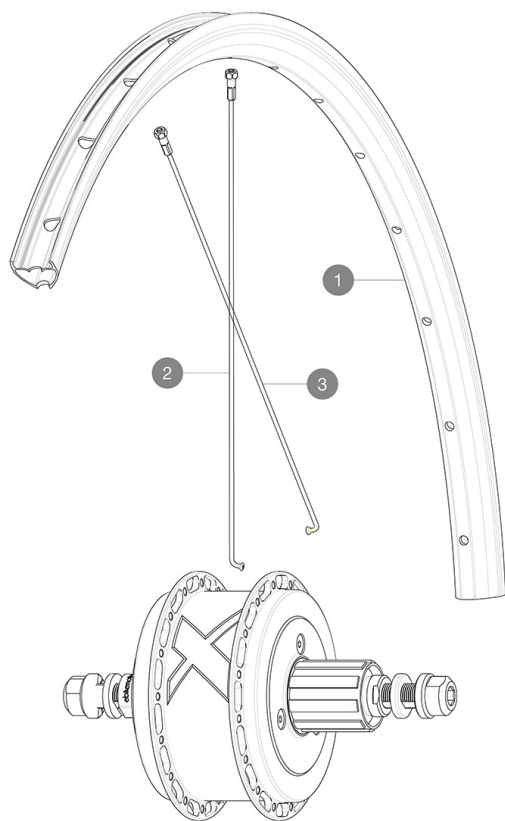

REFERENZE RUOTE

RIMS

&NBSP;:

- | | | |
|---|----------|--|
| 1 | V2738713 | Kit Rear rim Aksium Elite UST Disc SUP EBM 32h |
| | V2620101 | UST RIM TAPE 25mm (for 21-24mm wide rim) |

SPOKES

- | | | |
|---|----------|--|
| 2 | V3667801 | Kit 16 NDS round Jbent spoke 255mm Aksium Elite UST Disc EBM |
| 3 | V3667701 | Kit 16 DS round Jbent spokes 251mm Aksium Elite UST Disc EBM |

MAVIC *Aksium Elite UST Disc EBM***Specifications**

PESI RUOTE