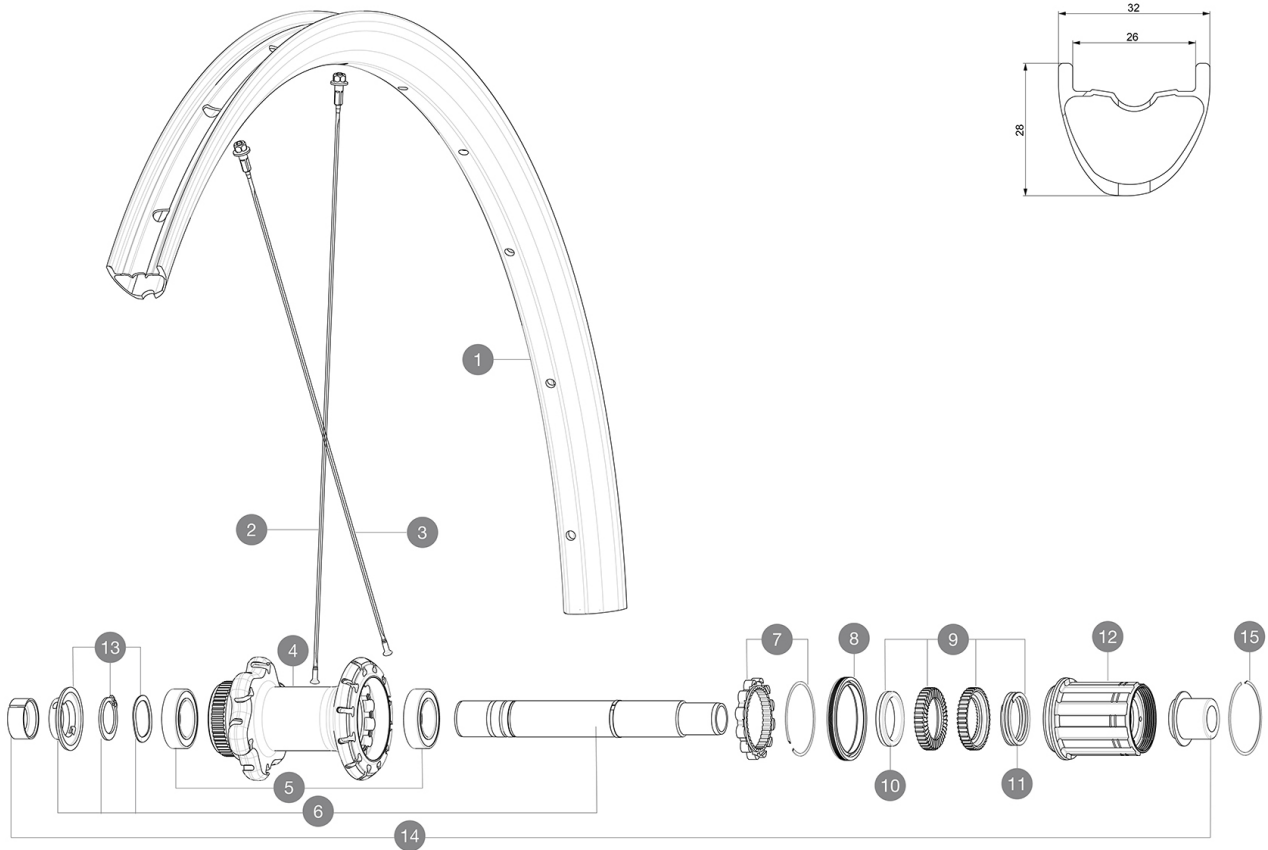

MAVIC Allroad Pro Carbon SL R+ 650B

ASTM CATEGORY 2 : road and offroad with jumps less than 15cm

For a longer longevity of the wheel, Mavic recommends that the total weight supported by the wheels don't exceed 120kg, bike included

Recommended tyre sizes: 28 to 64 mm (1.1" to 2.5")

Max. Pressure: see indication on wheel and tyre. If they differ, use the lower of the 2

REFERENCES WHEELS

R33711 AllroadProCarbSL R+ DCL Rr

RIMS

&NBSP;:

1	V2739013 V2700101	KIT REAR RIM ALLROAD PRO CARBON ROAD + UST Tape 28mm for 25 to 27mm wide rims

SPOKES

2	V3668101	KIT 2 FRT/NDS ALLROAD PRO CARBON ROAD + STP SPOKE 269 + alu
2	V2387701	KIT 12 FRT/REAR XA PRO CARBON 27,5" EXTRA FLAT SPOKE 269mm
3	V3668201	Kit 12 DS Allroad Pro Carbon road + extra flat spoke 252 + a

HUB SHELLS

4	N/A	HUB BODY
5	V2560401	KIT 2 BEARINGS 17x28x7 + WAVED WASHER + CLIP
6	V2252901	KIT ID360 CENTER LOCK 135/142mm AXLE W/CLIP
7	V2252701	KIT ID360 INSERT SHAPED EAR LOBE > 2017
8	V2251601	KIT ID360 SEAL + GREASE
9	V2251701	KIT ID360 2 RATCHETS + SPRING + GREASE
10	V2500501	KIT ID360 3 PADS NOISE REDUCING
11	V2251801	KIT 3 ID360 ROAD SPRINGS
12	V3430101	HG11 Freewheel Body ID360
13	V2560501	KIT ADJUST. SYSTEM QRM AUTO ID360 for 17x28x7 bearing
15	V2252201	KIT 2 REAR HUB RETENTION RINGS 48mm

ADAPTERS

14	V2510701	ID360V2RrAxleAdapt12x142/148
	V2510801	ID360 V2 RrAxleAdapt9x135
	V2510901	ID360 EVO RrAxleAdpt12x135/150