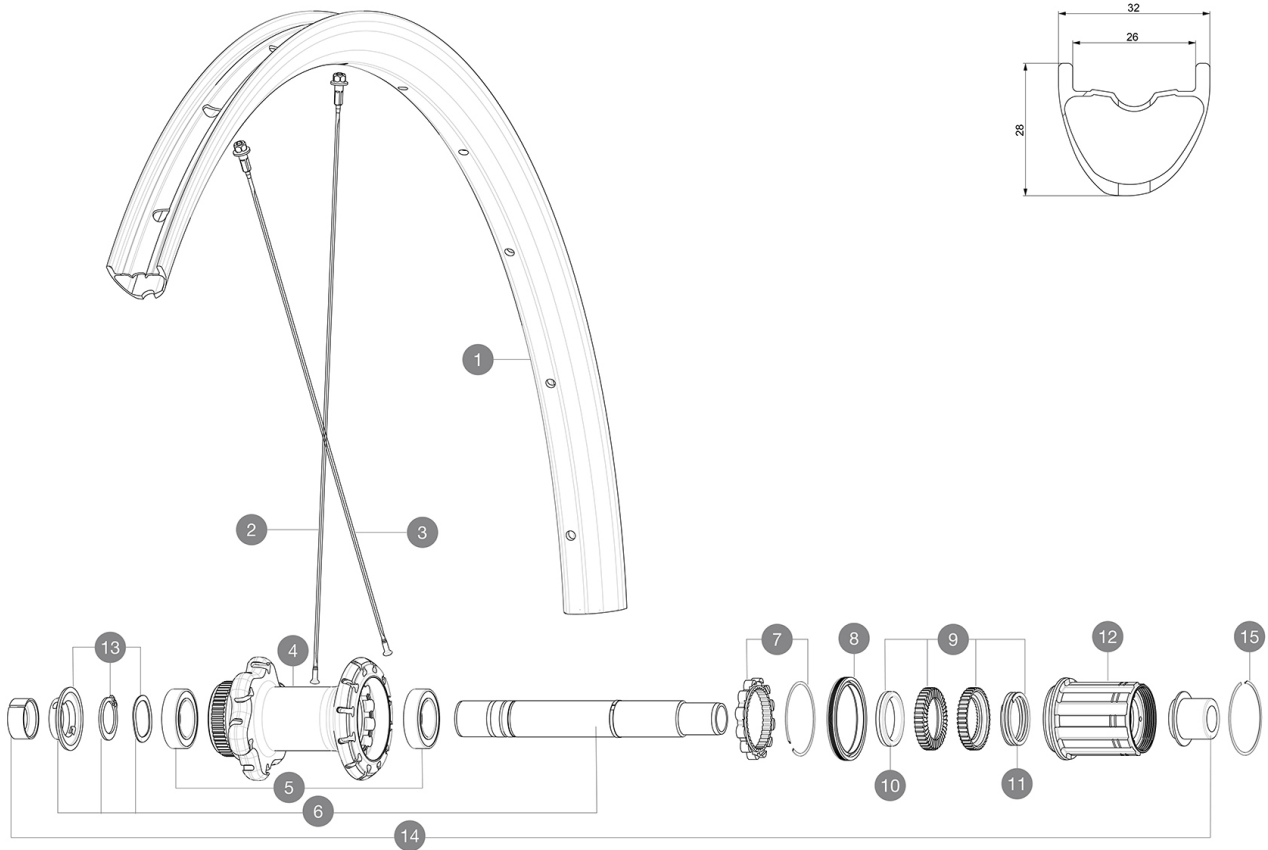

MAVIC Allroad Pro Carbon SL R+ 650B

ASTM CATEGORY 2 : road and offroad with jumps less than 15cm

For a longer longevity of the wheel, Mavic recommends that the total weight supported by the wheels don't exceed 120kg, bike included

Recommended tyre sizes: 28 to 64 mm (1.1" to 2.5")

Max. Pressure: see indication on wheel and tyre. If they differ, use the lower of the 2

REFERENCES WHEELS

R33711 AllroadProCarbSL R+ DCL Rr

RIMS

&NBSP;:

1	V2739013 V2700101	KIT REAR RIM ALLROAD PRO CARBON ROAD + UST Tape 28mm for 25 to 27mm wide rims

SPOKES

2	V2387701	KIT 12 FRT/REAR XA PRO CARBON 27,5" EXTRA FLAT SPOKE 269mm
2	V3668101	KIT 2 FRT/NDS ALLROAD PRO CARBON ROAD + STP SPOKE 269 + alu
3	V3668201	KIT 12 DS Allroad Pro Carbon road + extra flat spoke 252 + a

HUB SHELLS

4	N/A	HUB BODY
5	V2560401	KIT 2 BEARINGS 17x28x7 + WAVED WASHER + CLIP
6	V2252901	KIT ID360 CENTER LOCK 135/142mm AXLE W/CLIP
7	V2252701	KIT ID360 INSERT SHAPED EAR LOBE > 2017
8	V2251601	KIT ID360 SEAL + GREASE
9	V2251701	KIT ID360 2 RATCHETS + SPRING + GREASE
10	V2500501	KIT ID360 3 PADS NOISE REDUCING
11	V2251801	KIT 3 ID360 ROAD SPRINGS
12	V3430101	HG11 Freewheel Body ID360
13	V2560501	KIT ADJUST. SYSTEM QRM AUTO ID360 for 17x28x7 bearing
15	V2252201	KIT 2 REAR HUB RETENTION RINGS 48mm

ADAPTERS

14	V2510701	ID360V2RrAxleAdapt12x142/148
	V2510901	ID360 EVO RrAxleAdpt12x135/150
	V2510801	ID360 V2 RrAxleAdapt9x135