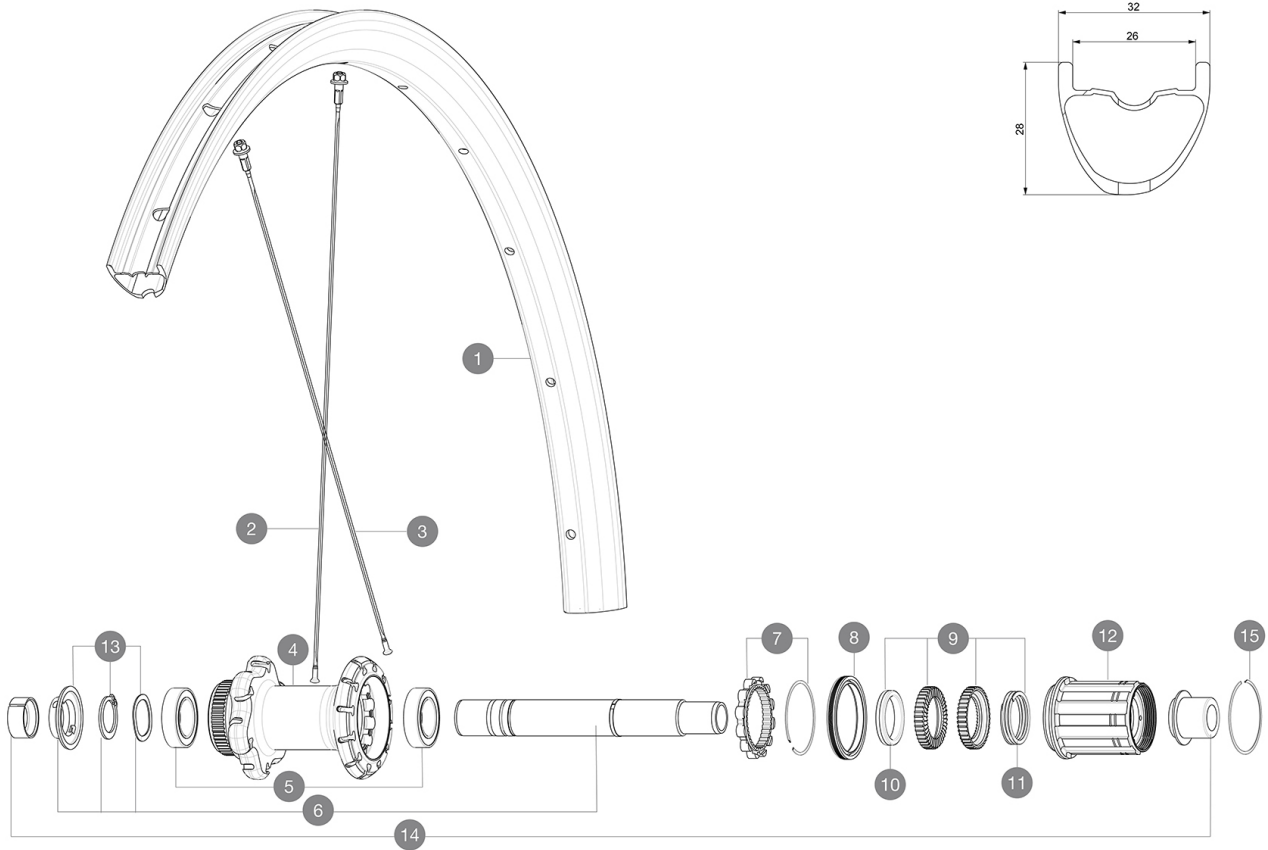

**MAVIC** Allroad Pro Carbon SL R+ 650B

ASTM CATEGORY 2 : road and offroad with jumps less than 15cm

For a longer longevity of the wheel, Mavic recommends that the total weight supported by the wheels don't exceed 120kg, bike included

Max. Pressure: see indication on wheel and tyre. If they differ, use the lower of the 2

**REFERENCES WHEELS**

R33711 AllroadProCarbSL R+ DCL Rr

**RIMS**

&NBSP;:

<b>1</b>	V2739013	KIT REAR RIM ALLROAD PRO CARBON ROAD +
	V2700101	UST Tape 28mm for 25 to 27mm wide rims

**HUB SHELLS**

<b>4</b>	N/A	HUB BODY
<b>5</b>	V2560401	KIT 2 BEARINGS 17x28x7 + WAVED WASHER + CLIP
<b>6</b>	V2252901	KIT ID360 CENTER LOCK 135/142mm AXLE W/CLIP
<b>7</b>	V2252701	KIT ID360 INSERT SHAPED EAR LOBE > 2017
<b>8</b>	V2251601	KIT ID360 SEAL + GREASE
<b>9</b>	V2251701	KIT ID360 2 RATCHETS + SPRING + GREASE
<b>10</b>	V2500501	KIT ID360 3 PADS NOISE REDUCING
<b>11</b>	V2251801	KIT 3 ID360 ROAD SPRINGS
<b>12</b>	V3430101	HG11 Freewheel Body ID360
<b>13</b>	V2560501	KIT ADJUST. SYSTEM QRM AUTO ID360 for 17x28x7 bearing
<b>15</b>	V2252201	KIT 2 REAR HUB RETENTION RINGS 48mm

### WHEEL WEIGHTS

825