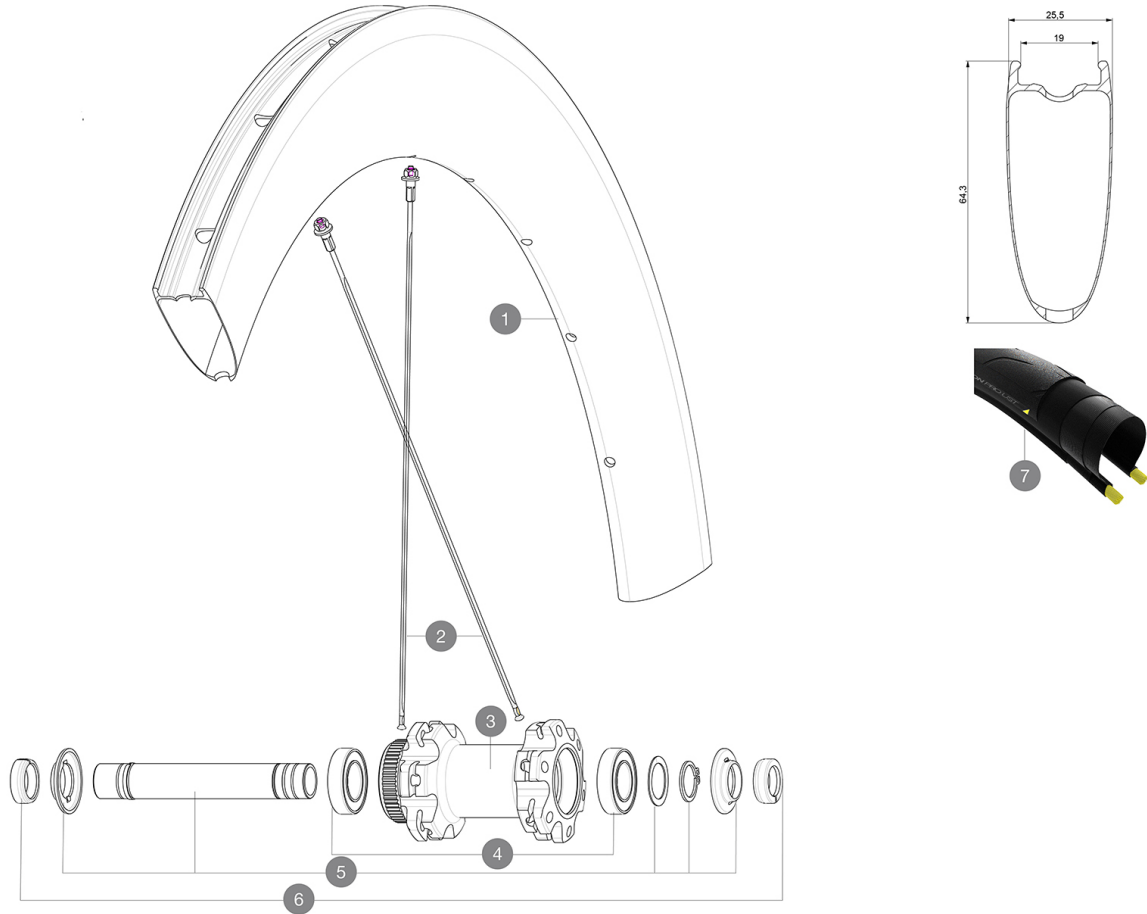

MAVIC Comete Pro Carbon UST Disc

ASTM CATEGORY 1 : road only

For a longer longevity of the wheel, Mavic recommends that the total weight supported by the wheels don't exceed 120kg, bike included

Recommended tyre sizes: 25 to 32 mm

Max. Pressure: see indication on wheel and tyre. If they differ, use the lower of the 2

REFERENCES WHEELS

F87701 Com Pro Carb UST DCL Ft

RIMS

&NBSP;:

1	V4093115	Kit Front/Rear rim Cosmic SL 65 Disc while stock lasts
1	V2738110	KIT FRONT RIM COMETE PRO CARBON SL UST Disc 19 - while stock
	V2620101	UST RIM TAPE 25mm (for 21-24mm wide rim)

SPOKES

2	V4161801	Kit 2 front/rear 256mm stamped butted stainless spoke Comete
2	V3669001	Kit 2 front/rear 256mm stamped butted spoke Comete Pro Carbo
2	V4161701	Kit 12 front/rear NDS butted Stainless spoke 256mm Com Pro C
2	V3668901	Kit 12 front/rear NDS butted spoke 256mm Com Pro Carbon Disc

HUB SHELLS

3	N/A	HUB BODY
4	M40129	KIT 2 BEARINGS 6902 15x28x7
5	V2373301	KIT QRM AUTO FRONT AXLE 12mm > 2019

ADAPTERS

6	V2680501	12mm Road Axle Cap QRM Auto
	V2680301	"Kit Ft Road Adapter 12 >> 9mm"