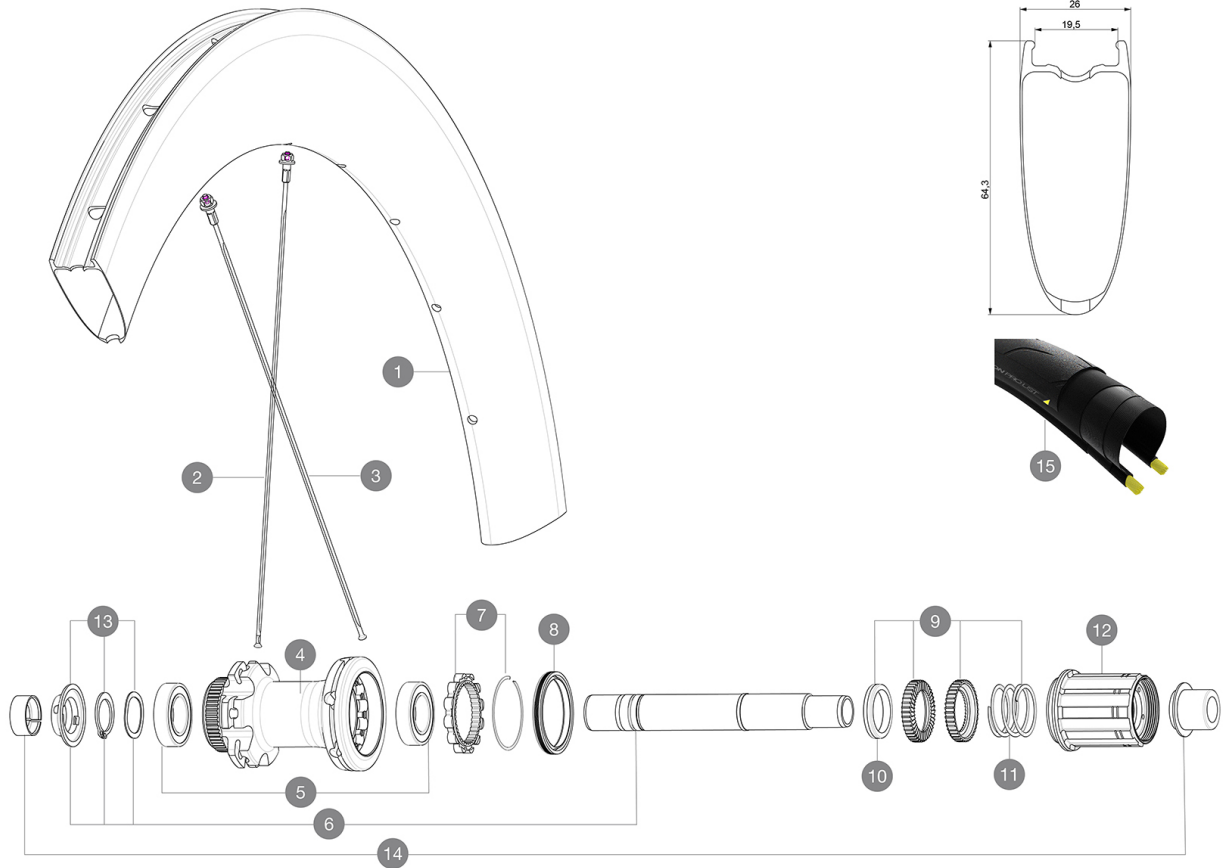

Comete Pro Carbon UST Disc

参照ホイール

R33491 Com Pro Carb UST DCL Rr

ASTM A242 1 : 120
120
25
32mm

RIMS

&NBSP;:

1	V4093115	Kit Front/Rear rim Cosmic SL 65 Disc
1	V2738110	KIT FRONT RIM COMETE PRO CARBON SL UST Disc 19 - while stock
	V2620101	UST RIM TAPE 25mm (for 21-24mm wide rim)

HUB SHELLS

4	N/A	HUB BODY
5	M40076	HUB BEARINGS 17x30x7 6903 x 2
6	V2373401	KIT ID360 135/142 DCL L1 AXLE WITH CLIP
7	V2252701	KIT ID360 INSERT SHAPED EAR LOBE > 2017
8	V2251601	ID360 SEAL + GREASE
9	V2251701	ID360 2 RATCHETS + SPRING + GREASE
10	V2500501	Kit 3 ID360 pad for noise reduction
11	V2251801	KIT 3 ID360 ROAD SPRINGS

12	V3430101	HG11 Freewheel Body ID360
13	V2373001	KIT ADJUST. SYSTEM QRM AUTO ID360 for 17x30x7 bearing

ADAPTERS

14	V2510701	ID360 EVO REAR AXLE ADAPTERS 12x142mm DCL & D6T
	V2510801	ID360 EVO REAR AXLE ADAPTERS 9x135mm DCL & D6T
	V2510901	ID360 EVO REAR AXLE ADAPTERS 12x135mm DCL & D6T