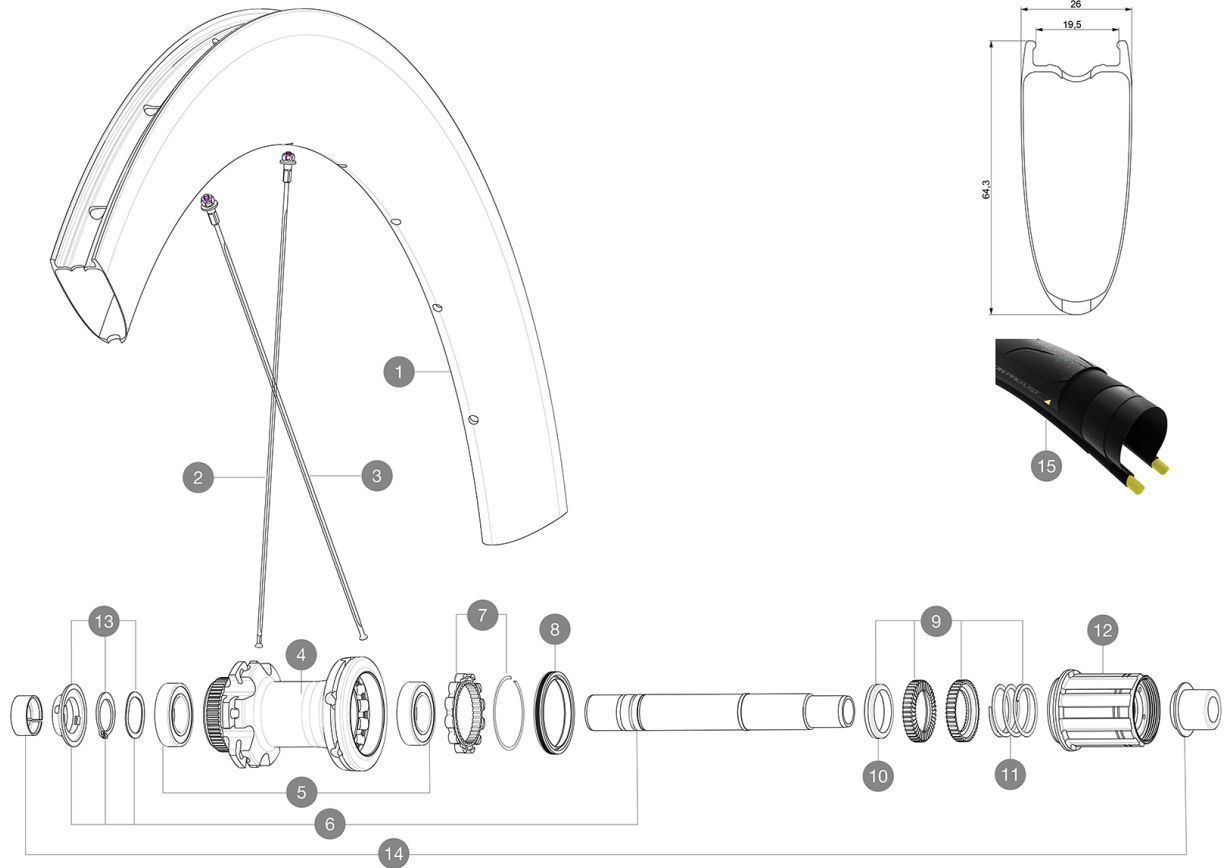

## 参照ホイール

R33491 Com Pro Carb UST DCL Rr

ASTM A242 1 : A242  
 120 A242 25 A242 32mm  
 A242 2 A242 2 A242

## HUB SHELLS

4	N/A	HUB BODY
5	M40076	HUB BEARINGS 17x30x7 6903 x 2
6	V2373401	KIT ID360 135/142 DCL L1 AXLE WITH CLIP
7	V2252701	KIT ID360 INSERT SHAPED EAR LOBE > 2017
8	V2251601	ID360 SEAL + GREASE
9	V2251701	ID360 2 RATCHETS + SPRING + GREASE
10	V2500501	Kit 3 ID360 pad for noise reduction
11	V2251801	KIT 3 ID360 ROAD SPRINGS

12	V3430101	HG11 Freewheel Body ID360
13	V2373001	KIT ADJUST. SYSTEM QRM AUTO ID360 for 17x30x7 bearing