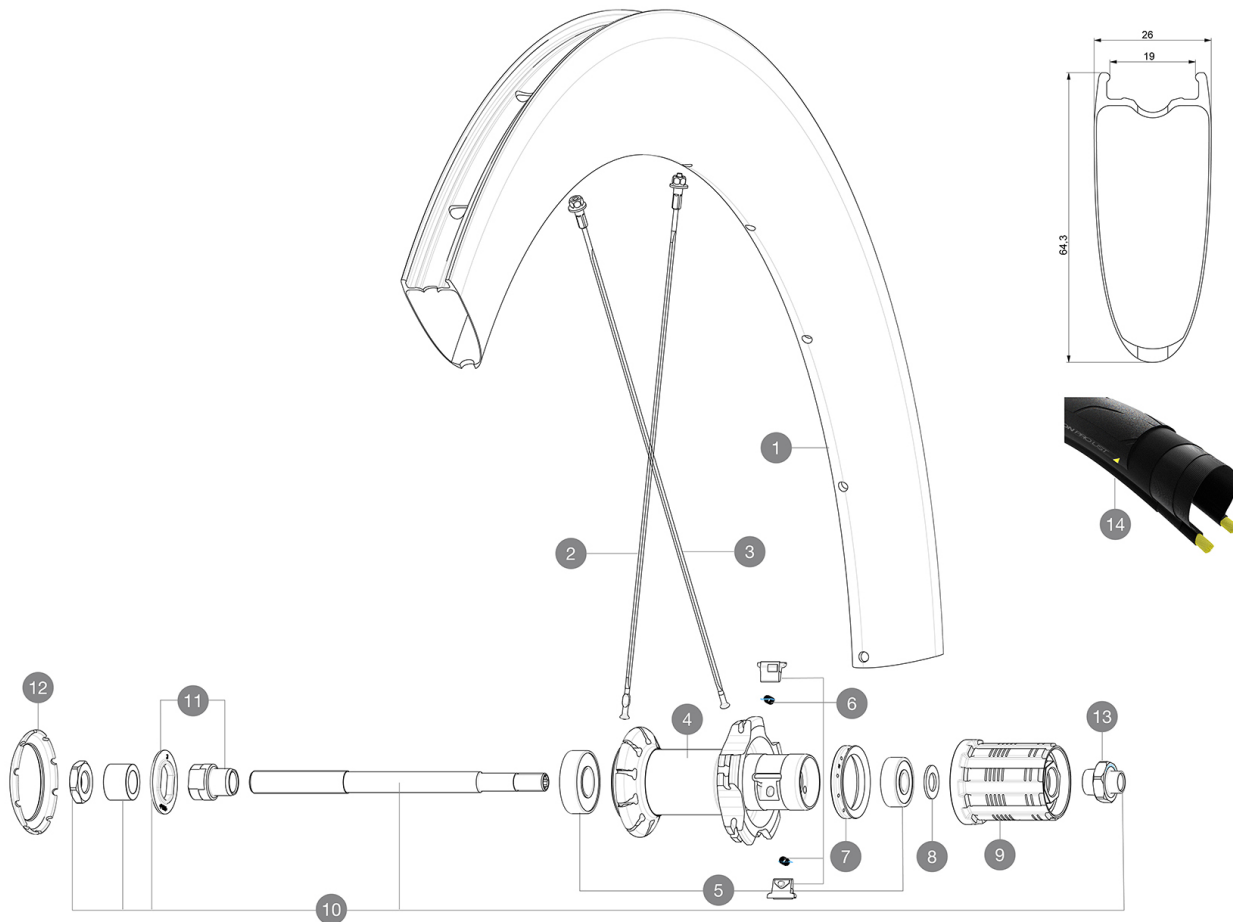

ASTM A2106 1 : 25 32mm
120 25 32mm
25 32mm

参照ホイール

R33521 Comete Pro Carbon UST Rr

RIMS

&NBSP;:

13 V2373101 KIT NUT FOR ROAD ALLOY THROUGH AXLE 9mm

1	V2739313	KIT REAR RIM COMETE PRO CARBON UST
	V3720101	25mm UST Tape for 19 to 22mm Road Rims

SPOKES

2	V4161401	Kit 12 front/rear NDS butted stainless spoke 245mm Com Pro C
2	V3668701	Kit 2 front/rear 245mm stamped butted spoke Comete Pro Carbo
2	V3668601	Kit 12 front/rear NDS butted spoke 245mm Com Pro Carbon UST
2	V4161501	Kit 2 front/rear 245mm stamped butted stainless spoke Comete
3	V4161601	Kit 12 rear DS butted stainless spoke 260mm Com Pro Carbon U
3	V3668801	Kit 12 rear DS butted spoke 260mm Com Pro Carbon UST + steel