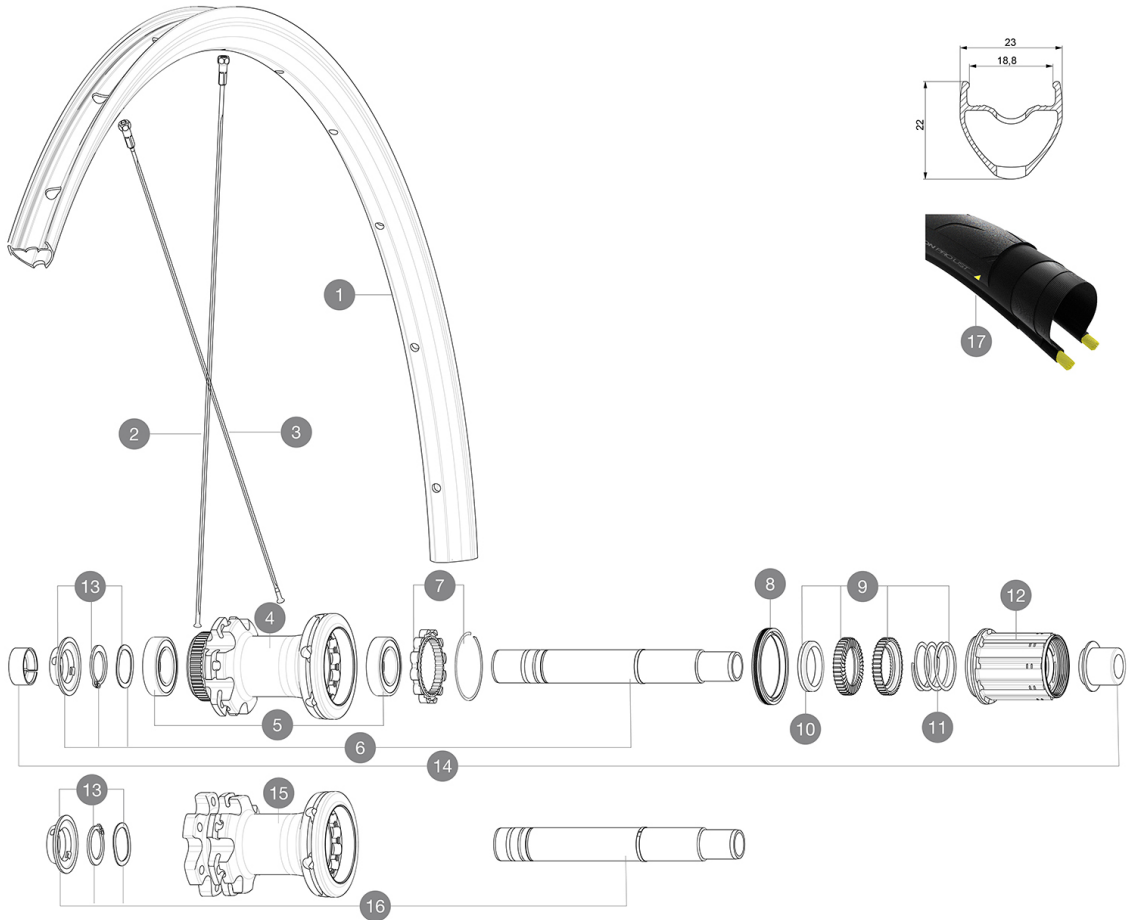

## 参照ホイール

R34181 Aks El Evo UST DCL 20 Rr

R34171 Aks El Evo UST D6B 20 Rr

ASTM A21062 2 : 15 120 25 32mm 2

### RIMS

&NBSP;:

1	V4080115 V2620101	KIT FRONT/REAR RIM AKSIUM ELITE UST DISC 19/20 UST RIM TAPE 25mm (for 21-24mm wide rim)
---	----------------------	--

### HUB SHELLS

4	N/A	HUB BODY
5	M40076	HUB BEARINGS 17x30x7 6903 x 2
6	V2252901	KIT ID360 CENTER LOCK 135/142mm AXLE WITH CIRCLIP
7	V2252701	KIT ID360 INSERT SHAPED EAR LOBE > 2017
8	V2251601	ID360 SEAL + GREASE
9	V2251701	ID360 2 RATCHETS + SPRING + GREASE
10	V2500501	Kit 3 ID360 pad for noise reduction
11	V2251801	KIT 3 ID360 ROAD SPRINGS
12	V4000101	HG11 STEEL ROAD FREE HUB BODY ID360 - while stock last
12	V3430101	HG11 Freewheel Body ID360
13	V2373001	KIT ADJUST. SYSTEM QRM AUTO ID360 for 17x30x7 bearing
15	N/A	HUB BODY
16	V2253001	KIT ID360 6 BOLTS 135/142mm AXLE WITH CIRCLIP

### ホイールの重み

965