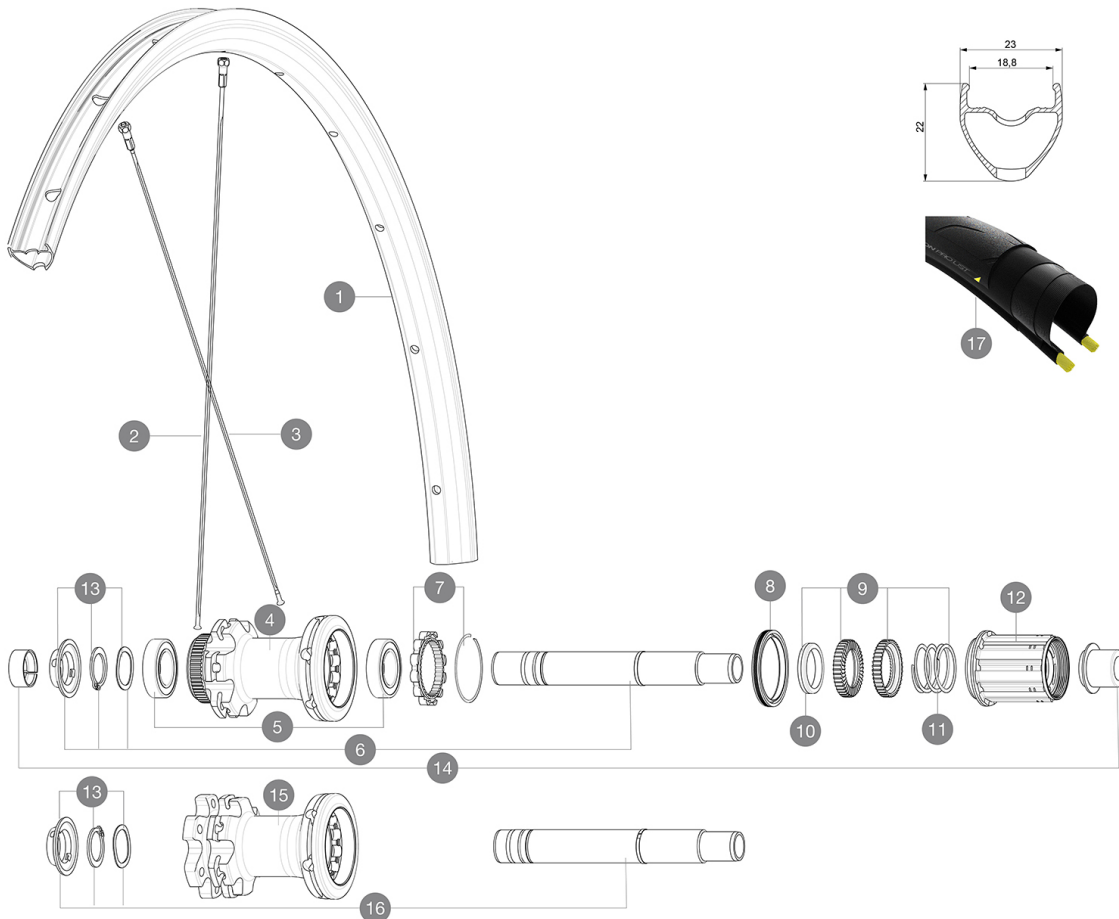

## 参照ホイール

R34181 Aks El Evo UST DCL 20 Rr

R34171 Aks El Evo UST D6B 20 Rr

ASTM A242 2 : 15 120 25 32mm

### RIMS

&NBSP;:

1	V4080115 V2620101	KIT FRONT/REAR RIM AKSIUM ELITE UST DISC 19/20 UST RIM TAPE 25mm (for 21-24mm wide rim)
---	----------------------	--

### HUB SHELLS

4	N/A	HUB BODY
5	M40076	HUB BEARINGS 17x30x7 6903 x 2
6	V2252901	KIT ID360 CENTER LOCK 135/142mm AXLE WITH CIRCLIP
7	V2252701	KIT ID360 INSERT SHAPED EAR LOBE > 2017
8	V2251601	ID360 SEAL + GREASE
9	V2251701	ID360 2 RATCHETS + SPRING + GREASE
10	V2500501	Kit 3 ID360 pad for noise reduction
11	V2251801	KIT 3 ID360 ROAD SPRINGS
12	V4000101	HG11 STEEL ROAD FREE HUB BODY ID360 - while stock last
12	V3430101	HG11 Freewheel Body ID360
13	V2373001	KIT ADJUST. SYSTEM QRM AUTO ID360 for 17x30x7 bearing
15	N/A	HUB BODY
16	V2253001	KIT ID360 6 BOLTS 135/142mm AXLE WITH CIRCLIP

### ADAPTERS

14	V2510701	ID360 EVO REAR AXLE ADAPTERS 12x142mm DCL & D6T
	V2510901	ID360 EVO REAR AXLE ADAPTERS 12x135mm DCL & D6T
	V2510801	ID360 EVO REAR AXLE ADAPTERS 9x135mm DCL & D6T