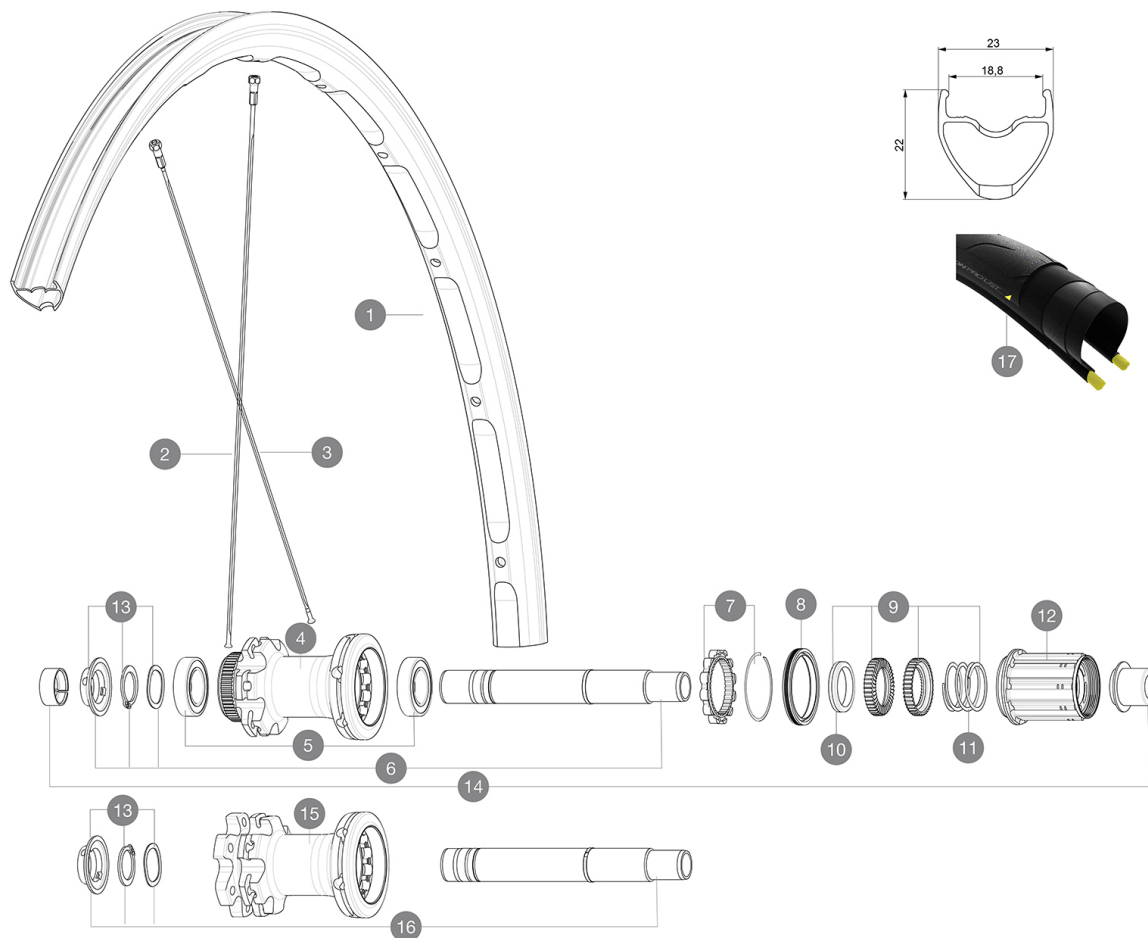

ASTM CATEGORY 2 : road and offroad with jumps less than 15cm
For a longer longevity of the wheel, Mavic recommends that the total weight supported by the wheels don't exceed 120kg, bike included
Recommended tyre sizes: 25 to 32 mm
Max. Pressure: see indication on wheel and tyre. If they differ, use the lower of the 2

REFERENCES WHEELS

R34091	Ksyrium UST DCL 20 Rr	R34081	Ksyrium UST D6B 20 Rr

RIMS

&NBSP;:

1	V4080215 V2620101	KIT FRONT/REAR RIM KSYRIUM UST DISC 19/20 UST RIM TAPE 25mm (for 21-24mm wide rim)

SPOKES

2	V3664501	KIT 12 FRt/NDs AKSIUM ELITE UST Disc/KSYRIUM UST Disc FLAT S
3	36689601	"KIT 12 DS CROSSROC/XRIDE UST/XMAX ELITE/XA ELITE 29"" SPK 2

HUB SHELLS

4	N/A	HUB BODY
5	M40076	HUB BEARINGS 17x30x7 6903 x 2
6	V2373401	KIT ID360 135/142 DCL L1 AXLE WITH CLIP
7	V2252701	KIT ID360 INSERT SHAPED EAR LOBE > 2017
8	V2251601	KIT ID360 SEAL + GREASE
9	V2251701	KIT ID360 2 RATCHETS + SPRING + GREASE
10	V2500501	KIT ID360 3 PADS NOISE REDUCING
11	V2251801	KIT 3 ID360 ROAD SPRINGS
12	V3430101	HG11 Freewheel Body ID360
12	V4000101	HG11 STEEL ROAD FREE HUB BODY ID360
13	V2373001	KIT ADJUST. SYSTEM QRM AUTO ID360 for 17x30x7 bearing
15	N/A	HUB BODY
16	V2372101	KIT ID360 135/142 D6T AXLE WITH CLIP

ADAPTERS

14	V2510701	ID360V2RrAxleAdapt12x142/148
	V2510801	ID360 V2 RrAxleAdapt9x135
	V2510901	ID360 EVO RrAxleAdpt12x135/150