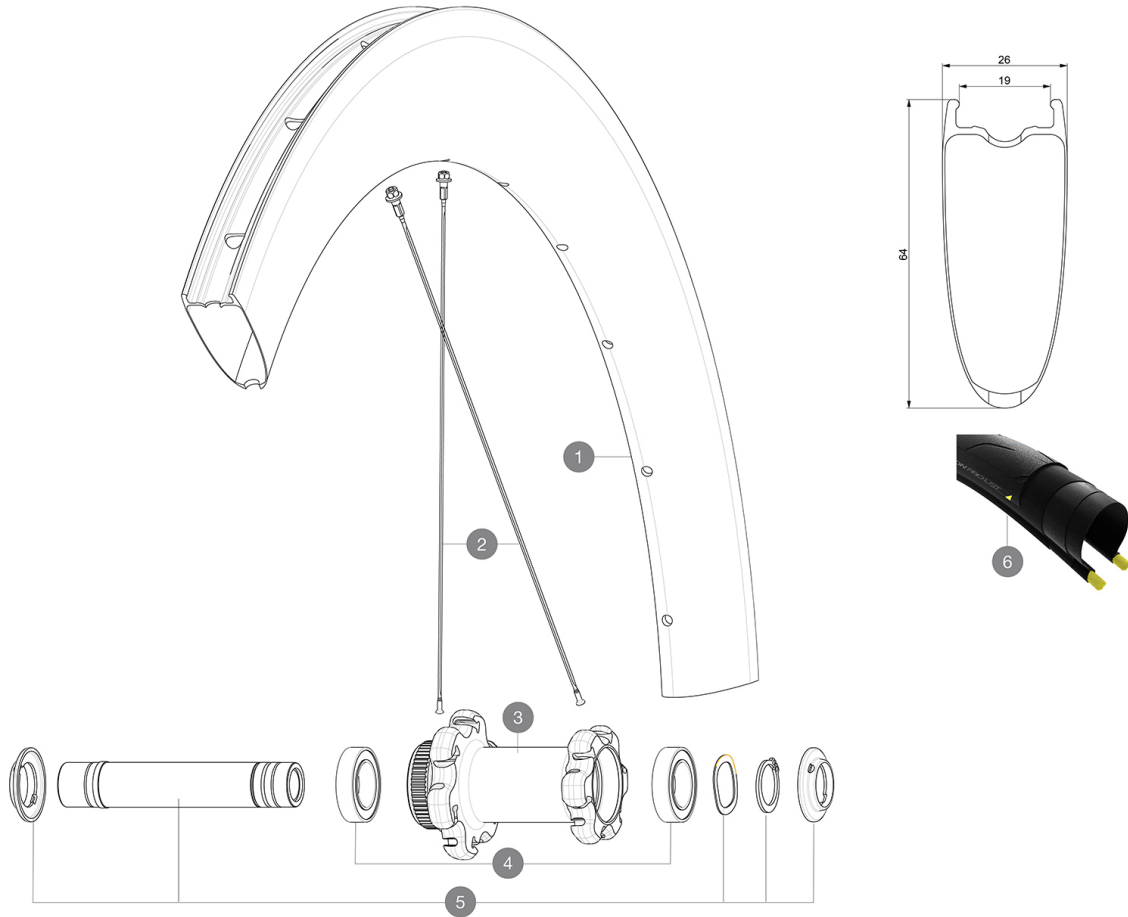

ASTM A1328 1 : 120
25 32mm
2

参照ホイール

F89061 ComProCarbSLUSTDCL TDF2 Ft

RIMS

&NBSP;:

| | | |
|---|----------------------|--|
| 1 | V4091410 V2620101 | KIT FRONT RIM COMETE PRO CARBON SL US DISC TdF 20 / FRT & RIM TAPE 25mm (for 21-24mm wide rim) |
|---|----------------------|--|

SPOKES

| | | |
|---|----------|---|
| 2 | V3667101 | KIT 12 FRT/NDS BUTTED AERO STAINLESS SPOKE 254 + alu nipple |
|---|----------|---|

HUB SHELLS

| | | |
|---|----------|--|
| 3 | N/A | HUB BODY |
| 4 | V2500901 | KIT BEARINGS 18x30x7 + WAVED WASHER + CLIP |
| 5 | V2374001 | KIT 12x100mm FRONT AXLE DCL QRM AUTO ALLROAD > 2019 |
| 5 | V2374101 | KIT QRM AUTO FRONT L3 AXLE 100x12mm DCL - while stock last |