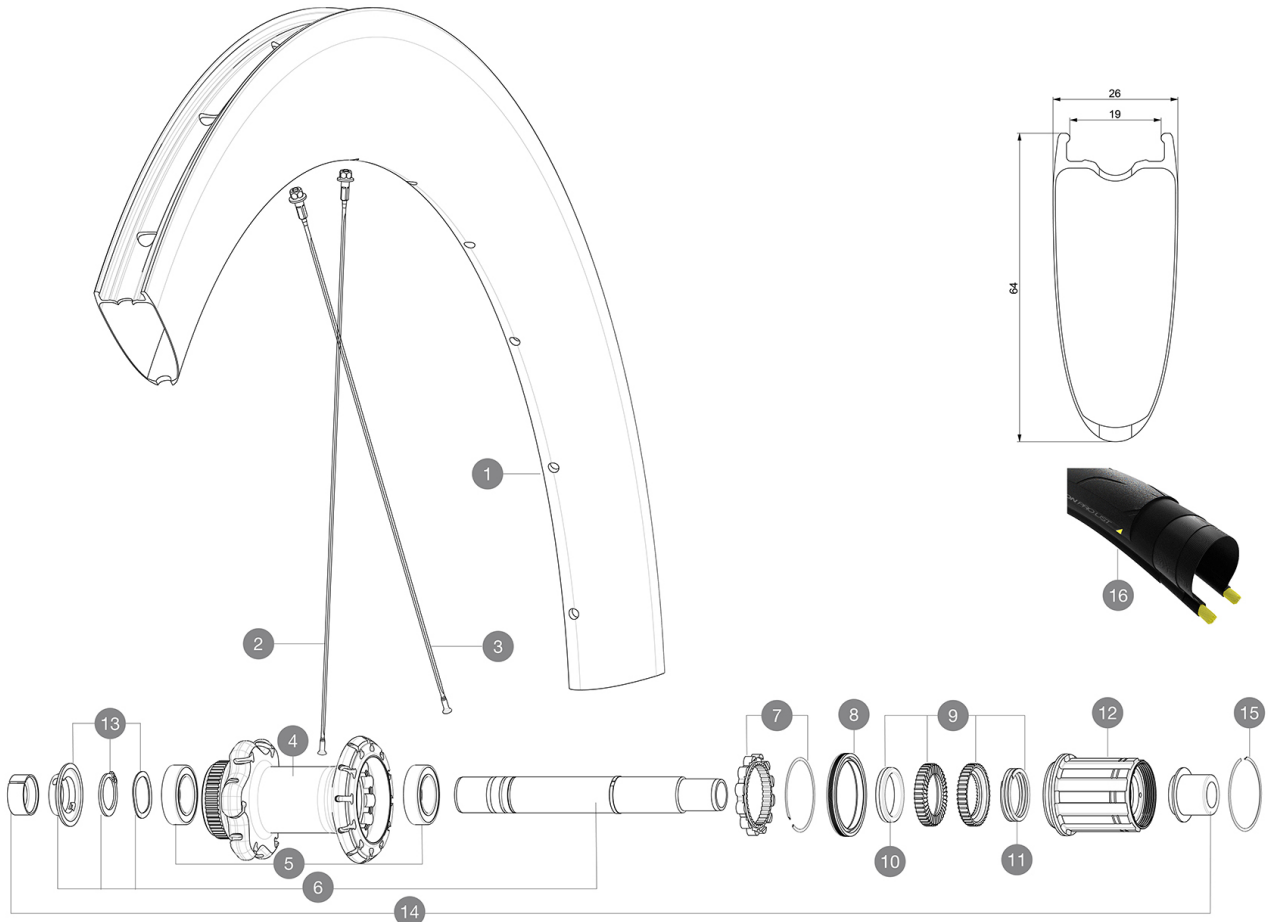

参照ホイール

R35131 ComProCarbSLUSTDCL TDF2 Rr

ASTM A201 1 : 120mm  
25mm 32mm

RIMS

&NBSP;:

1	V4091513 V2620101	KIT REAR RIM COMETE PRO CARBON SL UST DISC TdF 20 UST RIM TAPE 25mm (for 21-24mm wide rim)
---	----------------------	---

SPOKES

2	V3667101	KIT 12 FRT/NDS BUTTED AERO STAINLESS SPOKE 254 + alu nipple
3	V3662401	KIT 12 DS BUTTED AERO STAINLESS SPOKE 236 + alu nipp. + wash.

HUB SHELLS

4	N/A	HUB BODY
5	V2560401	KIT ID360 2 BEARINGS 17x28x7 + CIRCLIP + WAVED WASHER (QRM)
6	V2252901	KIT ID360 CENTER LOCK 135/142mm AXLE WITH CIRCLIP
7	V2252701	KIT ID360 INSERT SHAPED EAR LOBE > 2017
8	V2251601	ID360 SEAL + GREASE
9	V2251701	ID360 2 RATCHETS + SPRING + GREASE
10	V2500501	Kit 3 ID360 pad for noise reduction
11	V2251801	KIT 3 ID360 ROAD SPRINGS
12	V3430101	HG11 Freewheel Body ID360
13	V2560501	KIT ADJUST. SYSTEM QRM AUTO ID360 for 17x28x7 bearing
15	V2252201	KIT 2 REAR HUB RETENTION RINGS 48mm

ADAPTERS

14	V2510701	ID360 EVO REAR AXLE ADAPTERS 12x142mm DCL & D6T
	V2510901	ID360 EVO REAR AXLE ADAPTERS 12x135mm DCL & D6T
	V2510801	ID360 EVO REAR AXLE ADAPTERS 9x135mm DCL & D6T

### Specifications

**リム**  
 • 3K  
 64mm  
 6.5mm  
 UST  
 19mm  
 ETRTO 622x19TC  
**スポーク**  
 ABS  
 24  
 2

**ホイールハブ**  
 12mmx142mm  
 12x135mm

**VERSIONS**  
 RA

**ホイールの重み**  
 910