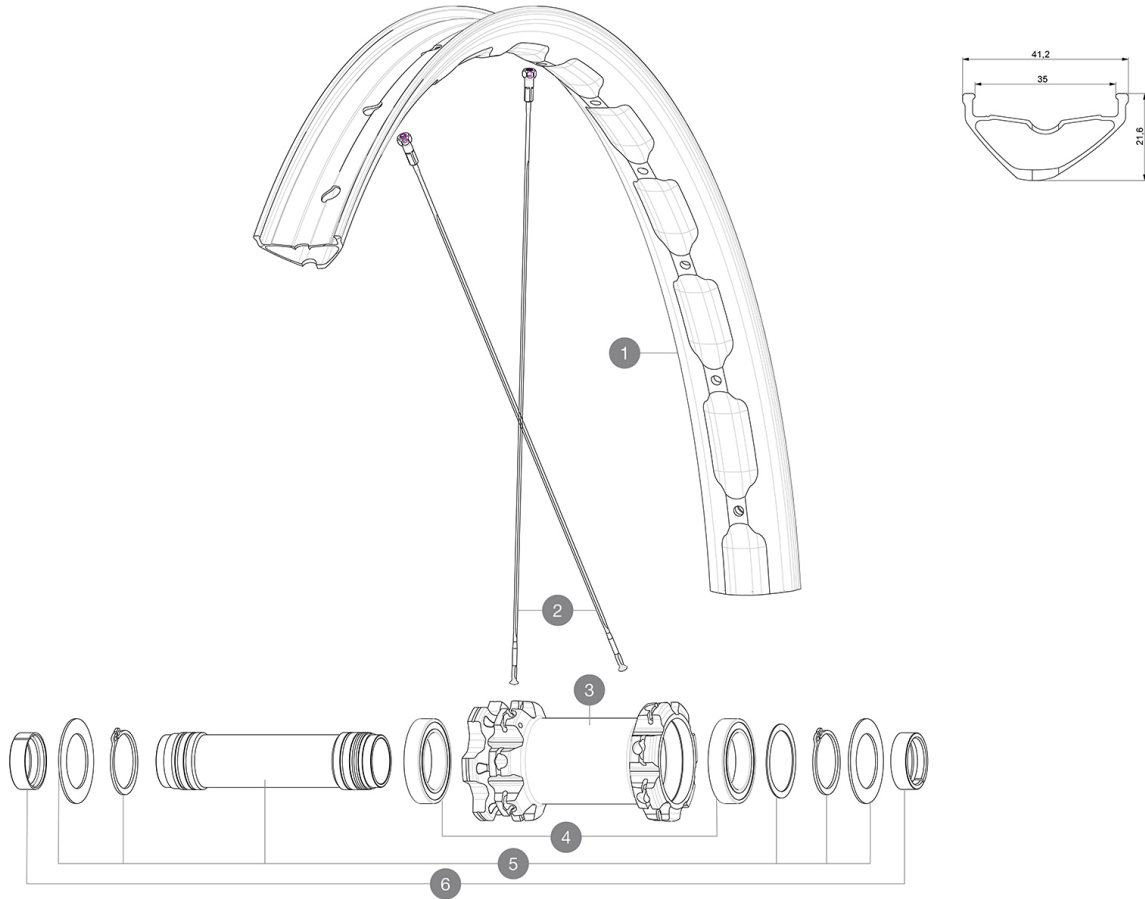

ASTM CATEGORY 4 : ENDURO AND TRAIL RIDING

For a longer longevity of the wheel, Mavic recommends that the total weight supported by the wheels don't exceed 150kg, bike included
Recommended tyre sizes: 65mm to 81mm (2.5" to 3.2")

REFERENCES WHEELS

F87231 E-XA35 Elite 27,5 Ft Boost

RIMS

&NBSP;:

1	janteavarvttdisc V3710101	FRONT/REAR MTB DISC RIM 40mm UST Tape For 35mm Wide Rims

SPOKES

2	V3820701	KIT 14 FRONT DEEMAX ELITE/E-XA ELITE 19 27,5" FLAT BUTTED S

HUB SHELLS

3	N/A	HUB BODY
4	M40179	FRONT HUB BEARING KIT 20mm AXLE
5	V2373701	KIT 20x110mm BOOST AXLE QRM AUTO MTB > 2019

OPTIONS

V2650401	TORQUECAP20*31 FT QRM AUTO MTB

ADAPTERS

6	V2680401 12982801	20x110 BOOST Front Adapter MTB wheels ADAPTER Ft 20 to 15mm