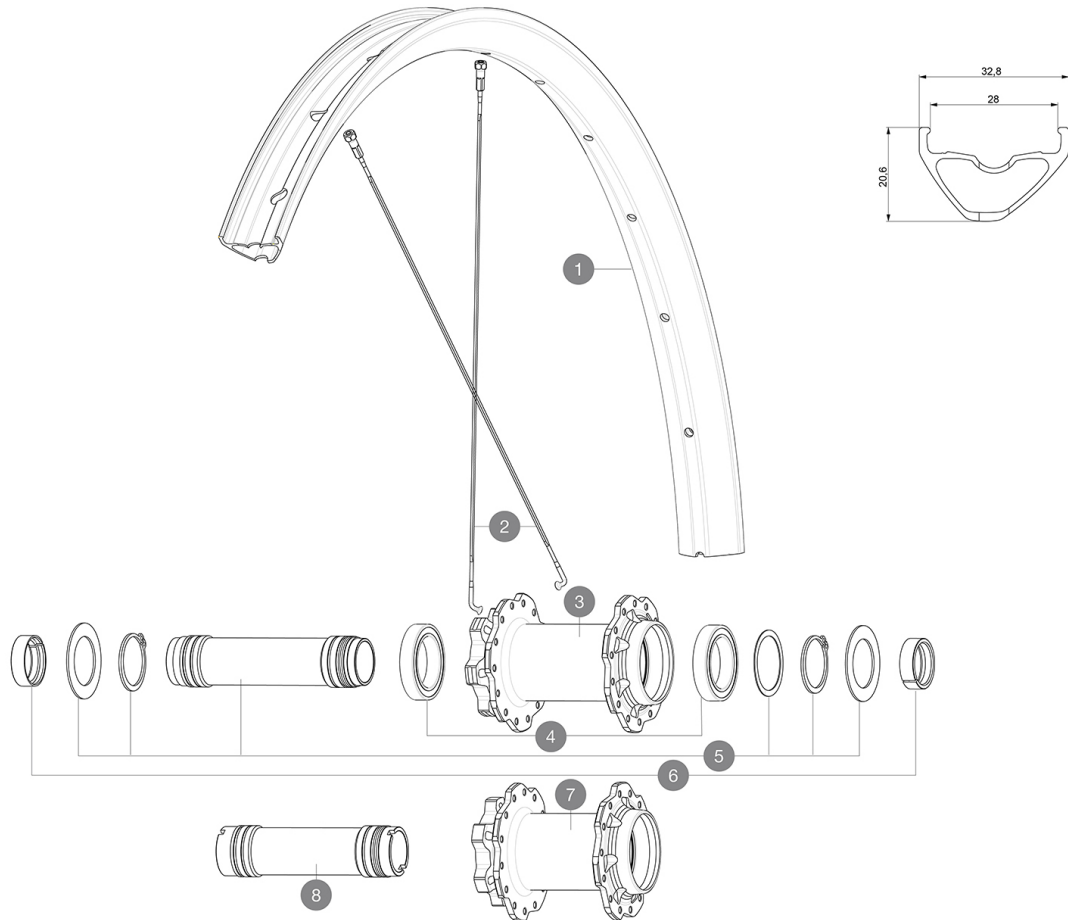

REFERENCES WHEELS

F87611	Deemax DH 29 Ft Boost	F87601	Deemax DH 29 Ft
--------	-----------------------	--------	-----------------

RIMS

&NBSP;:

1	V3764215	KIT FRONT/REAR RIM DEEMAX DH 20 29"
	V2640101	UST RIM TAPE 32mm for 28 to 29mm wide rims

SPOKES

2	V2387901	KIT 14 J BENT STEEL SPOKES 298mm DEEMAX DH 20 29" + black s
---	----------	---

HUB SHELLS

3	N/A	HUB BODY
4	M40179	FRONT HUB BEARING KIT 20mm AXLE
5	V2373701	KIT 20x110mm BOOST AXLE QRM AUTO MTB > 2019
7	N/A	HUB BODY
8	V2373801	KIT 20x110mm AXLE QRM AUTO MTB > 2019

Specifications

RIMS

- **Material** : Mxstal
 - **Joint** : SUP
 - **Drilling** : traditional
 - **Valve hole diameter** : 6.5 mm
 - **Tyre** : UST Tubeless and tubetype
 - **Internal width** : 28 mm
 - **ETRTO size 27.5"** : 584x28TC
 - **ETRTO size 29"** : 622x28TC
- Use with Mavic Tubeless Tape

SPOKES

- **Material** : steel
- **Shape** : straight pull, flat, double butted
- **Count** : 28 front and rear
- **Lacing** : front and rear crossed 3

WHEEL HUB

- **Front and rear bodies** : aluminum
 - **Axle material** : aluminum
- Auto adjust sealed cartridge bearings (QR Auto), front and rear
- **Freewheel** : Instant Drive 360