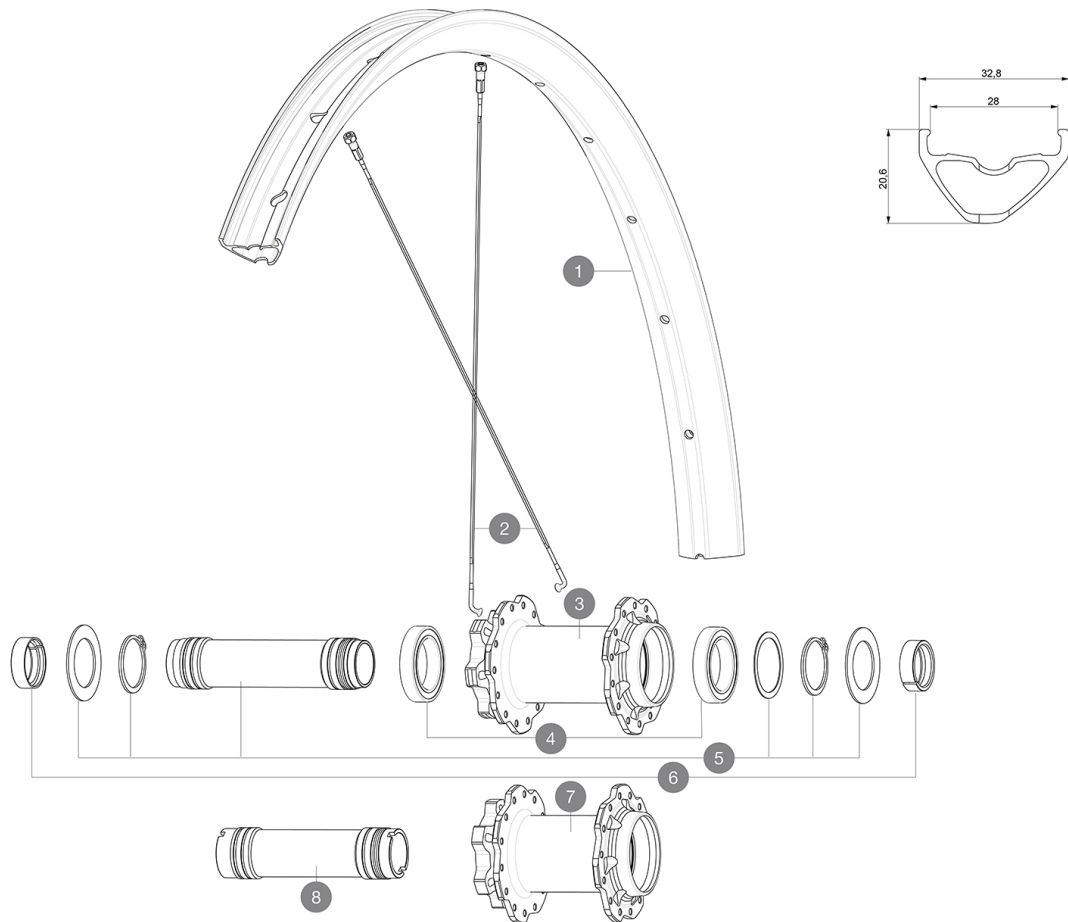

REFERENCES WHEELS

F87611	Deemax DH 29 Ft Boost	F87601	Deemax DH 29 Ft
--------	-----------------------	--------	-----------------

RIMS

&NBSP;:

1	V3764215	KIT FRONT/REAR RIM DEEMAX DH 20 29"
	V2640101	UST RIM TAPE 32mm for 28 to 29mm wide rims

SPOKES

2	V2387901	KIT 14 J BENT STEEL SPOKES 298mm DEEMAX DH 20 29" + black s
---	----------	---

HUB SHELLS

3	N/A	HUB BODY
4	M40179	FRONT HUB BEARING KIT 20mm AXLE
5	V2373701	KIT 20x110mm BOOST AXLE QRM AUTO MTB > 2019
7	N/A	HUB BODY
8	V2373801	KIT 20x110mm AXLE QRM AUTO MTB > 2019

Specifications

RIMS

- **Material** : Mxstal
 - **Joint** : SUP
 - **Drilling** : traditional
 - **Valve hole diameter** : 6.5 mm
 - **Tyre** : UST Tubeless and tubetype
 - **Internal width** : 28 mm
 - **ETRTO size 27.5"** : 584x28TC
 - **ETRTO size 29"** : 622x28TC
- Use with Mavic Tubeless Tape

SPOKES

- **Material** : steel
- **Shape** : straight pull, flat, double butted
- **Count** : 28 front and rear
- **Lacing** : front and rear crossed 3

WHEEL HUB

- **Front and rear bodies** : aluminum
 - **Axle material** : aluminum
- Auto adjust sealed cartridge bearings (QRM Auto), front and rear
- **Freewheel** : Instant Drive 360