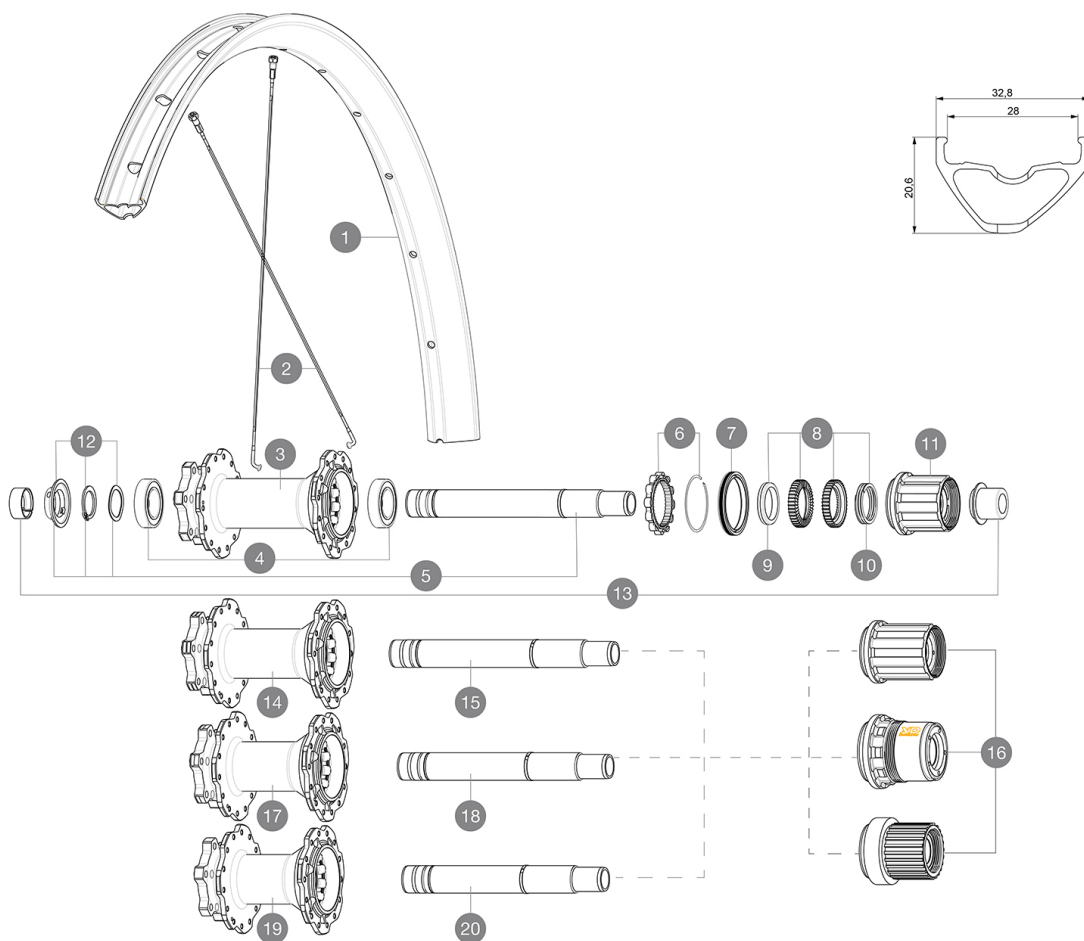

ASTM CATEGORY 5 : GRAVITY RIDING FOCUSED ON THE DESCENT

For a longer longevity of the wheel, Mavic recommends that the total weight supported by the wheels don't exceed 120kg, bike included

Recommended tyre sizes: 60mm to 76mm (2.35" to 3.0")

REFERENCES WHEELS

R36531	DeemaxDH29Rr Bst MS	R33291	Deemax DH 29 Rr Boost
R33321	Deemax DH 29 Rr Boost XD	R33311	Deemax DH 29 Rr XD
R36521	Deemax DH 29 Rr MS	R35051	Deemax DH 29 Rr 12x157
R36991	DeemaxDH29Rr 12x157 XD	R35061	Deemax DH 29 Rr 12x157 7s
R33281	Deemax DH 29 Rr		

RIMS

&NBSP::

1	V3764215	KIT FRONT/REAR RIM DEEMAX DH 20 29"
	V2640101	UST RIM TAPE 32mm for 28 to 29mm wide rims

SPOKES

2	V2387901	KIT 14 J BENT STEEL SPOKES 299mm DEEMAX DH 29" + black stee

HUB SHELLS

3	N/A	HUB BODY
4	M40076	HUB BEARINGS 17x30x7 6903 x 2
5	V2374901	Kit ID360 150/157 D6T 7S 2AXLE WITH CIRCLIP
6	V2252701	KIT ID360 INSERT SHAPED EAR LOBE > 2017
7	V2251601	KIT ID360 SEAL + GREASE
8	V2375201	KIT ID360 24 TEETH 2 RATCHET + MTB SPRING + PAD (specific)
9	V2375401	KIT ID360 MTB 24T 3 NOISE REDUCING PADS
10	V2372901	KIT 3 ID360 MTB SPRINGS
11	V2375001	Freehub Body ID360 7S Alu
12	V2373001	KIT ADJUST. SYSTEM QRM AUTO ID360 for 17x30x7 bearing
14	N/A	HUB BODY
15	V2374801	Kit ID360 150/157 D6T AXLE WITH CIRCLIP
16	V3990101	MicroSpline MTB Freewheel Body ID360
16	V3780101	HG9 Alloy MTB Freewheel Body ID360
16	V3740101	XD MTB Freewheel Body ID360
17	N/A	HUB BODY

18	V2372201	KIT ID360 148 D6T AXLE WITH CLIP
19	N/A	HUB BODY
20	V2372101	KIT ID360 135/142 D6T AXLE WITH CLIP

ADAPTERS

13	V2510701	ID360V2RrAxleAdapt12x142/148