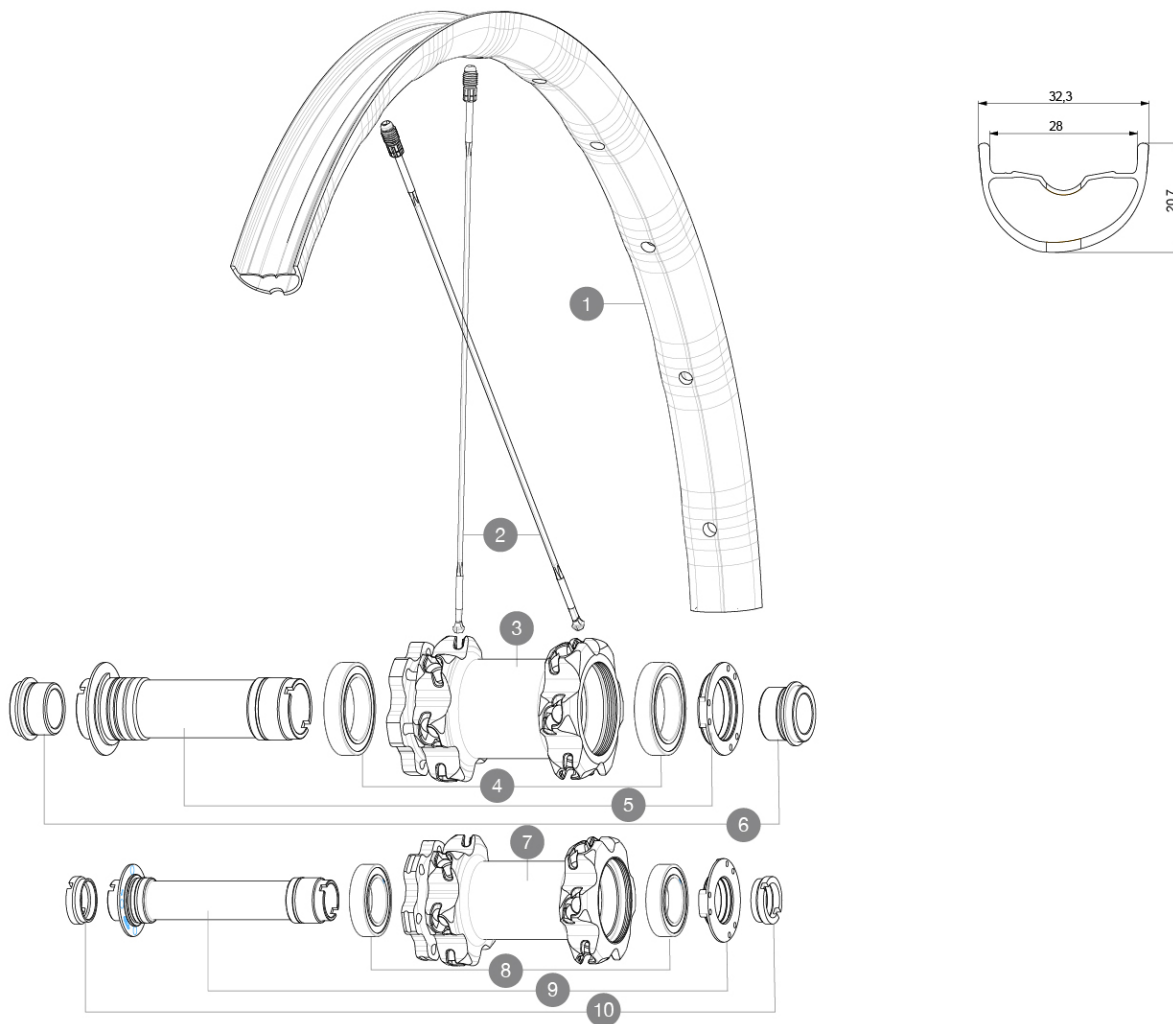

**ASTM CATEGORY 4 : ENDURO AND TRAIL RIDING**

For a longer longevity of the wheel, Mavic recommends that the total weight supported by the wheels doesn't exceed 150kg, bike included

Maximum tyre pressure: 2.55bar/37PSI with a 54mm tyre - 1.3bar/19PSI with a 125mm tyre

For a longer longevity of the wheel, Mavic recommends that the total weight supported by the wheels don't exceed 120kg, bike included

Recommended tyre sizes: 46mm to 64mm (1.8" to 2.5")

**REFERENCES WHEELS**

R35961	DEEMPRO SH INT 29 12X142 XD	F89751	DEEMPRO SH INT 29 15x100
F89101	DEEMPRO SH INT 29 BST		

**RIMS**

&NBSP;:

1	V3764610	KIT FRONT RIM DEEMAX PRO SH 29"
---	----------	---------------------------------

**SPOKES**

2	A7209901	KIT 12 FT/NDS CROSSMAX XL/DEEMAX PRO 19 29" SPK 293mm
---	----------	---

**HUB SHELLS**

3	N/A	HUB BODY
4	M40179	FRONT BEARING 25x37x7 20mm AXLE
5	30870501	FRONT AXLE 20mm CROSSMAX + DEEMAX ULTI 2012
7	N/A	HUB BODY
8	99688501	BEARING KIT 9/12/15 D6T HUB 20x32x7 6804
9	V2370701	KIT FRONT QRM+ AXLE BOOST INTL 110mm