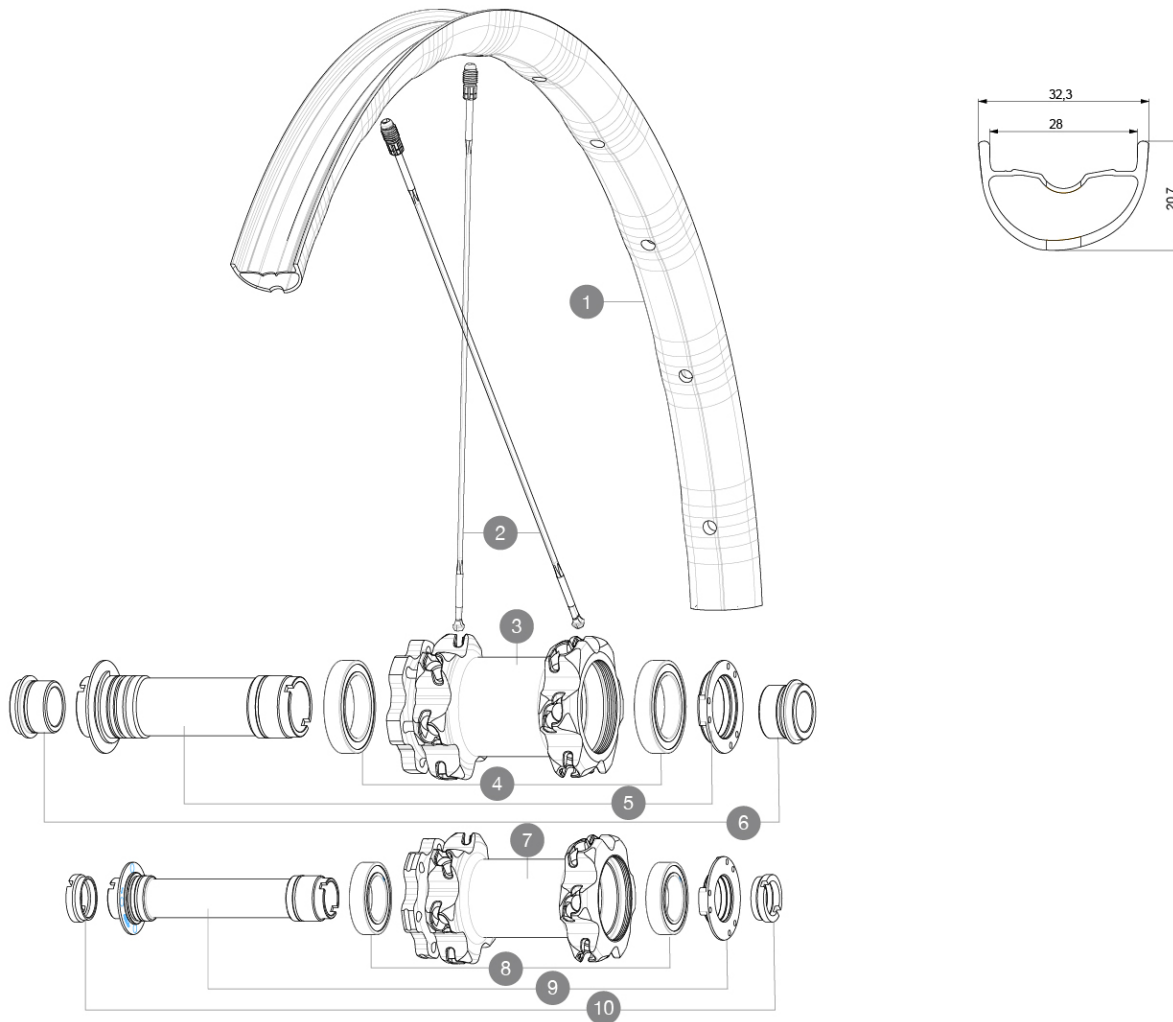

**ASTM CATEGORY 4 : ENDURO AND TRAIL RIDING**

For a longer longevity of the wheel, Mavic recommends that the total weight supported by the wheels doesn't exceed 150kg, bike included

Maximum tyre pressure: 2.55bar/37PSI with a 54mm tyre - 1.3bar/19PSI with a 125mm tyre

For a longer longevity of the wheel, Mavic recommends that the total weight supported by the wheels don't exceed 120kg, bike included

Recommended tyre sizes: 46mm to 64mm (1.8" to 2.5")

**REFERENCES WHEELS**

R35961	DEEMPRO SH INT 29 12X142 XD	F89751	DEEMPRO SH INT 29 15x100
F89101	DEEMPRO SH INT 29 BST		

**RIMS**

&NBSP;:

1	V3764610	KIT FRONT RIM DEEMAX PRO SH 29"
---	----------	---------------------------------

**SPOKES**

2	A7209901	KIT 12 FT/NDS CROSSMAX XL/DEEMAX PRO 19 29" SPK 293mm
---	----------	---

**HUB SHELLS**

3	N/A	HUB BODY
4	M40179	FRONT BEARING 25x37x7 20mm AXLE
5	30870501	FRONT AXLE 20mm CROSSMAX + DEEMAX ULTI 2012
7	N/A	HUB BODY
8	99688501	BEARING KIT 9/12/15 D6T HUB 20x32x7 6804
9	V2370701	KIT FRONT QRM+ AXLE BOOST INTL 110mm