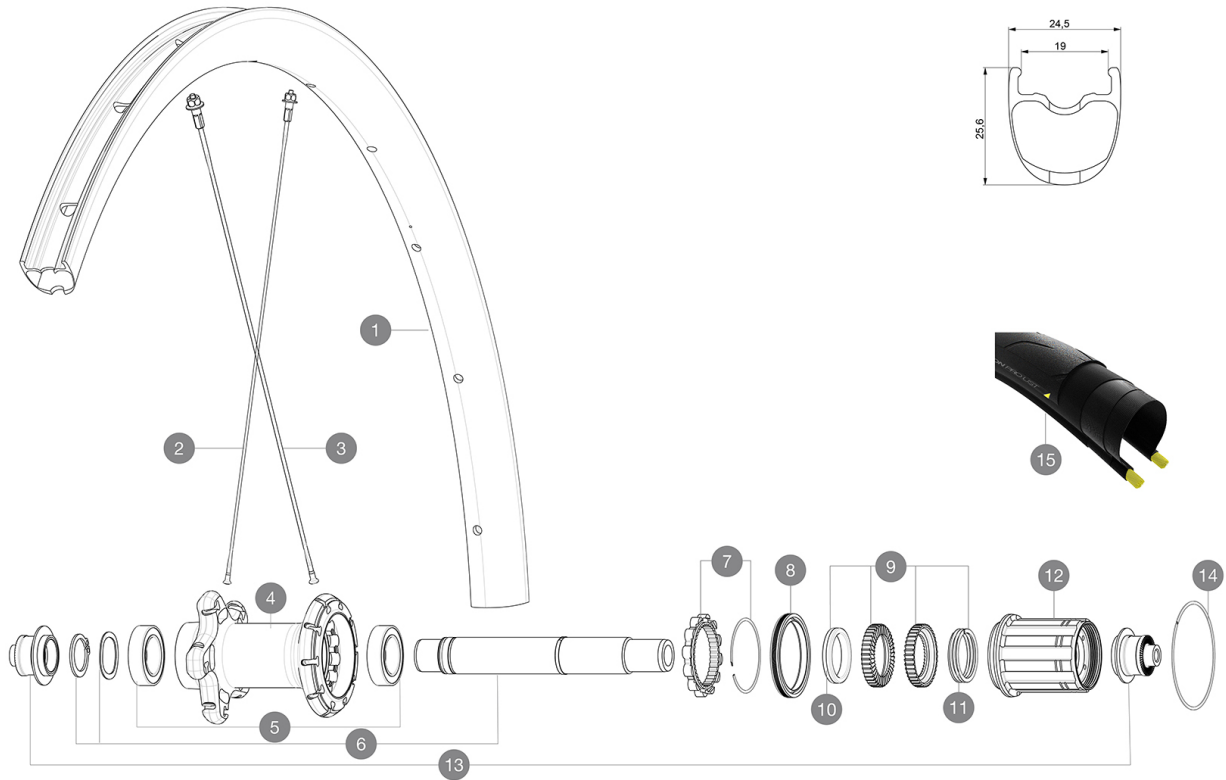

MAVIC *Ksyrium Pro Carbon SL TDF*

ASTM CATEGORY 1 : road only

For a longer longevity of the wheel, Mavic recommends that the total weight supported by the wheels don't exceed 120kg, bike included

Recommended tyre sizes: 25 to 32 mm

Max. Pressure: see indication on wheel and tyre. If they differ, use the lower of the 2

REFERENCES WHEELS

R35191 KsyProCarbSLUST TDF2 Rr

RIMS

&nbsp;::

1	V4090213 V3720101	KIT REAR RIM KSYRIUM PRO CARBON SL UST Tdf 20 25mm UST Tape for 19 to 22mm Road Rims

SPOKES

2	V3663301	KIT 12 FRT KSYR PRO CARB SL UST Disc + NDS KSYR PRO CARB SL
3	V3663201	KIT 12 DS KSY PRO CARB SL UST/UST Disc/C Disc/T Disc BUTTED

HUB SHELLS

4	N/A	HUB BODY
5	V2560401	KIT 2 BEARINGS 17x28x7 + WAVED WASHER + CLIP
6	V2252801	KIT ID360 UB REAR AXLE W/CLIP/WAVED WASHER
7	V2252701	KIT ID360 INSERT SHAPED EAR LOBE > 2017
8	V2251601	KIT ID360 SEAL + GREASE
9	V2251701	KIT ID360 2 RATCHETS + SPRING + GREASE
10	V2500501	KIT ID360 3 PADS NOISE REDUCING
11	V2251801	KIT 3 ID360 ROAD SPRINGS
12	V3430101	HG11 Freewheel Body ID360
14	V2252201	KIT 2 REAR HUB RETENTION RINGS 48mm

ADAPTERS

13	V2253101	KIT REAR AXLE ADAPTOR QUICK RELEASE ID360