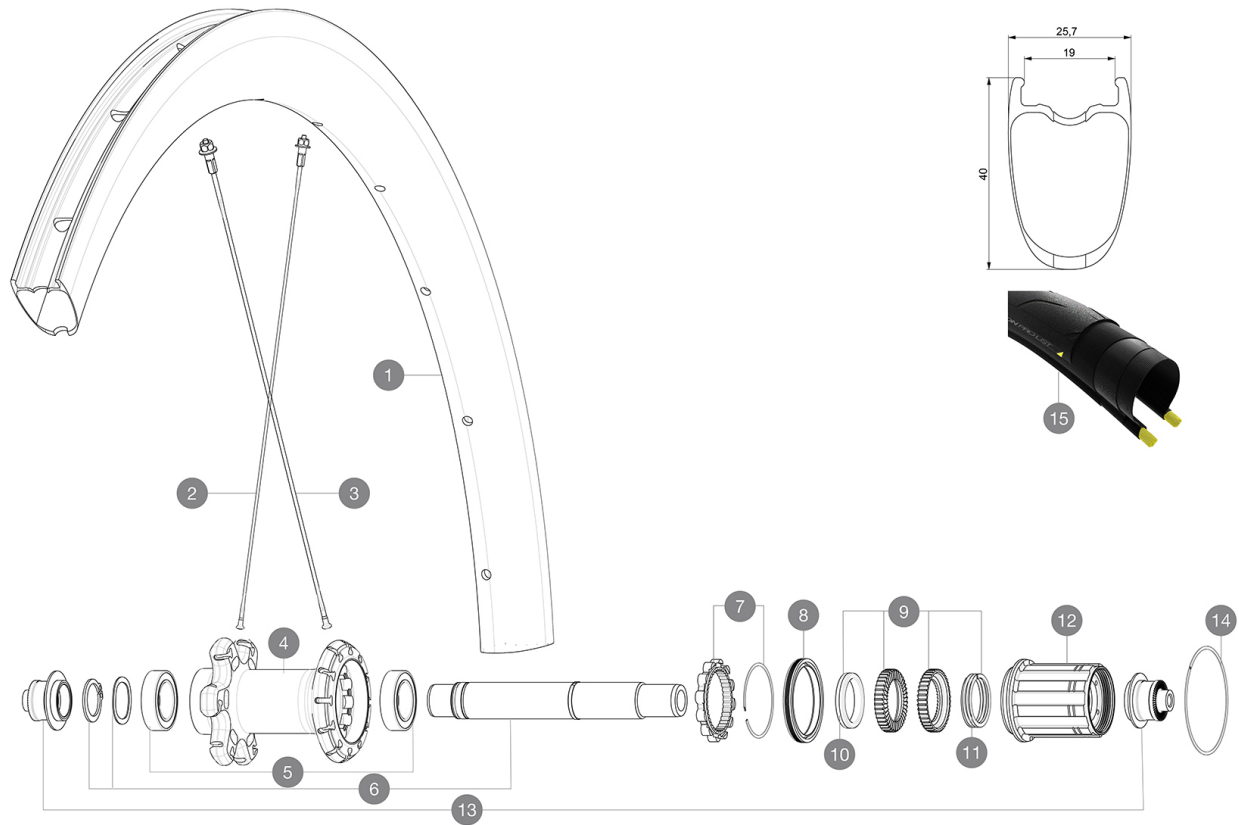

MAVIC *Cosmic Pro Carbon SL TDF*

ASTM CATEGORY 1 : road only

For a longer longevity of the wheel, Mavic recommends that the total weight supported by the wheels don't exceed 120kg, bike included

Recommended tyre sizes: 25 to 32 mm

Max. Pressure: see indication on wheel and tyre. If they differ, use the lower of the 2

REFERENCES WHEELS

R35491 CosProCarbSLUST TDF2 Rr

RIMS

&NBSP;:

1	V4090613 V3720101	KIT REAR RIM COSMIC PRO CARBON SL UST TdF 20 25mm UST Tape for 19 to 22mm Road Rims

SPOKES

2	V3663001	KIT 12 FRT/NDS COSMIC PRO CARB SL UST/UST Disc C/C Disc/T Di
3	V3662801	KIT 12 DS COSMIC PRO CARB SL T/UST/UST Disc/C/C Disc BUTTED

HUB SHELLS

4	N/A	HUB BODY
5	V2560401	KIT 2 BEARINGS 17x28x7 + WAVED WASHER + CLIP
6	V2252801	KIT ID360 UB REAR AXLE W/CLIP/WAVED WASHER
7	V2252701	KIT ID360 INSERT SHAPED EAR LOBE > 2017
8	V2251601	KIT ID360 SEAL + GREASE
9	V2251701	KIT ID360 2 RATCHETS + SPRING + GREASE
10	V2500501	KIT ID360 3 PADS NOISE REDUCING
11	V2251801	KIT 3 ID360 ROAD SPRINGS
12	V3430101	HG11 Freewheel Body ID360
14	V2252201	KIT 2 REAR HUB RETENTION RINGS 48mm

ADAPTERS

13	V2253101	KIT REAR AXLE ADAPTOR QUICK RELEASE ID360