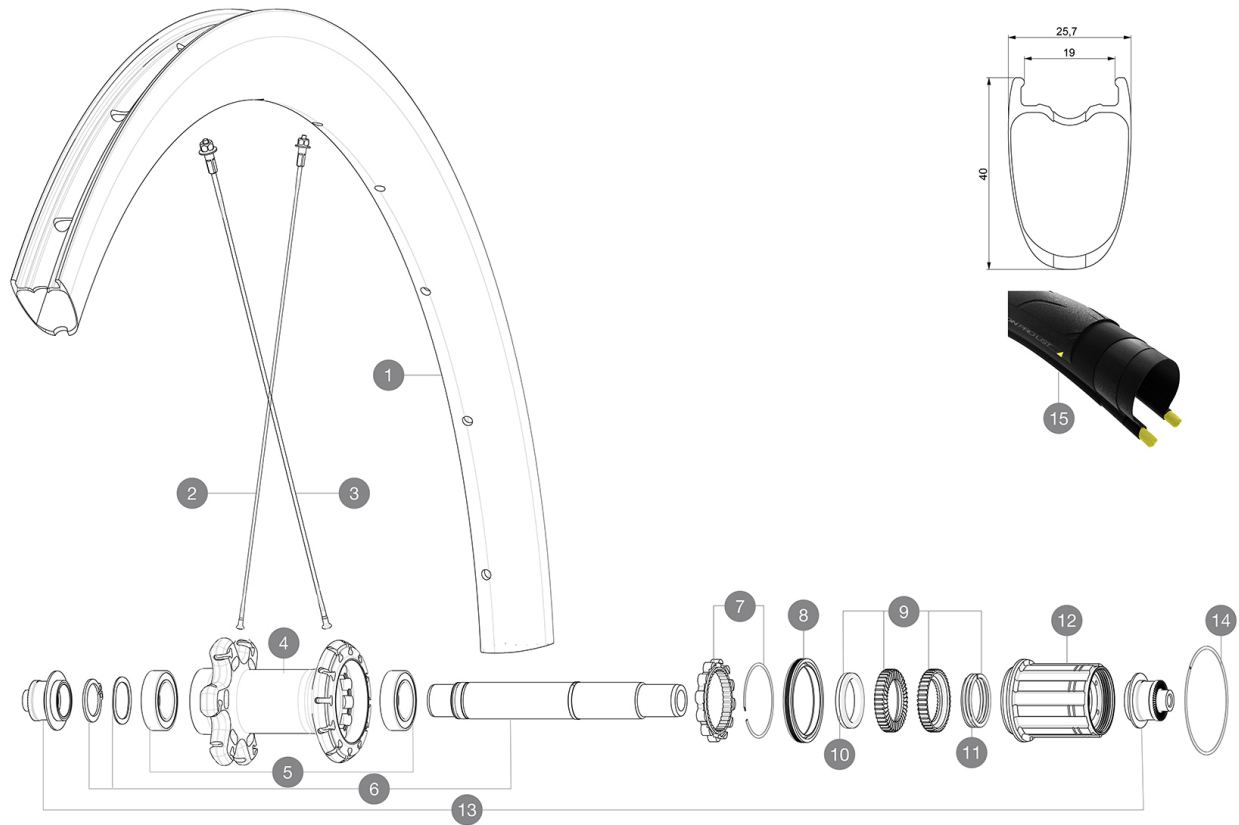

MAVIC *Cosmic Pro Carbon SL TdF*

ASTM CATEGORY 1 : road only

For a longer longevity of the wheel, Mavic recommends that the total weight supported by the wheels don't exceed 120kg, bike included

Recommended tyre sizes: 25 to 32 mm

Max. Pressure: see indication on wheel and tyre. If they differ, use the lower of the 2

REFERENCES WHEELS

R35491 CosProCarbSLUST TdF2 Rr

RIMS

&NBSP;:

1	V4090613 V3720101	KIT REAR RIM COSMIC PRO CARBON SL UST TdF 20 25mm UST Tape for 19 to 22mm Road Rims

SPOKES

2	V3663001	KIT 12 FRT/NDS COSMIC PRO CARB SL UST/UST Disc C/C Disc/T Di
3	V3662801	KIT 12 DS COSMIC PRO CARB SL T/UST/UST Disc/C/C Disc BUTTED

HUB SHELLS

4	N/A	HUB BODY
5	V2560401	KIT 2 BEARINGS 17x28x7 + WAVED WASHER + CLIP
6	V2252801	KIT ID360 UB REAR AXLE W/CLIP/WAVED WASHER
7	V2252701	KIT ID360 INSERT SHAPED EAR LOBE > 2017
8	V2251601	KIT ID360 SEAL + GREASE
9	V2251701	KIT ID360 2 RATCHETS + SPRING + GREASE
10	V2500501	KIT ID360 3 PADS NOISE REDUCING
11	V2251801	KIT 3 ID360 ROAD SPRINGS
12	V3430101	HG11 Freewheel Body ID360
14	V2252201	KIT 2 REAR HUB RETENTION RINGS 48mm

ADAPTERS

13	V2253101	KIT REAR AXLE ADAPTOR QUICK RELEASE ID360