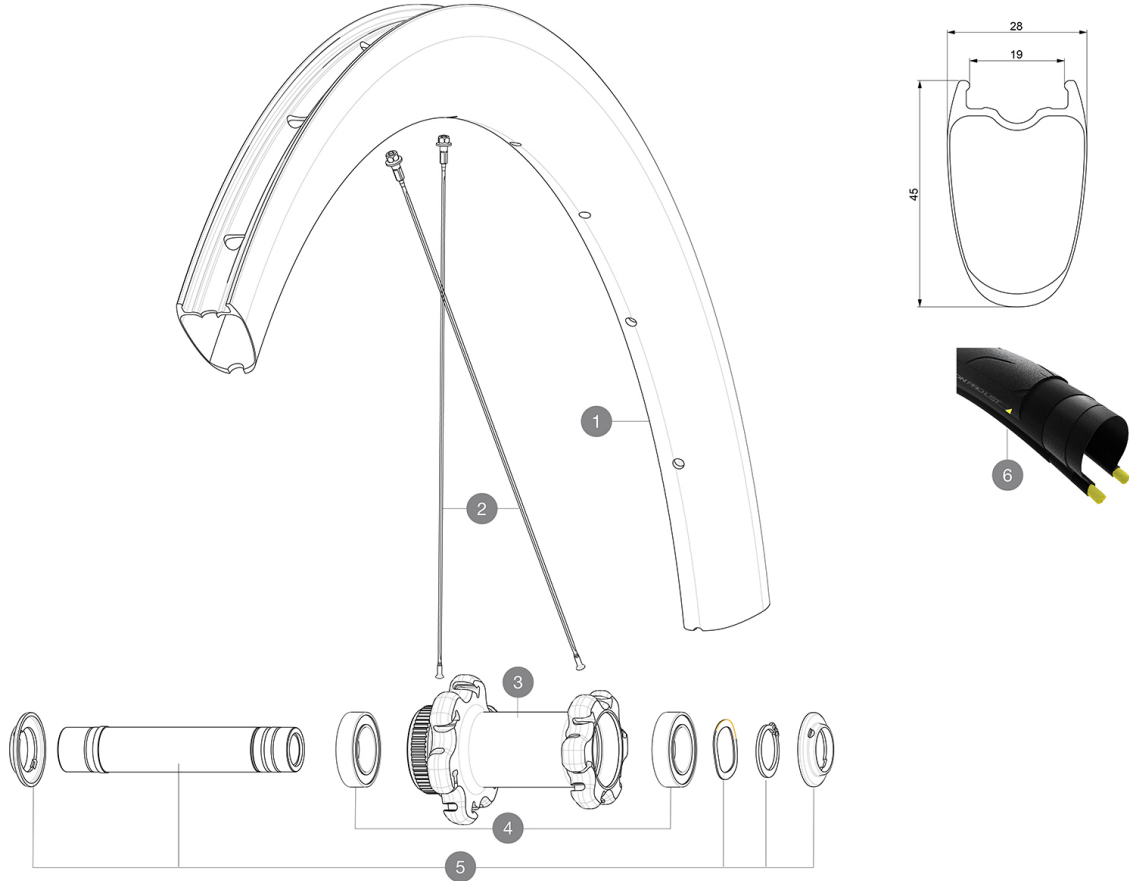

MAVIC *Cosmic Pro Carbon SL Disc TDF*

ASTM CATEGORY 1 : road only

For a longer longevity of the wheel, Mavic recommends that the total weight supported by the wheels don't exceed 120kg, bike included

Recommended tyre sizes: 25 to 32 mm

Max. Pressure: see indication on wheel and tyre. If they differ, use the lower of the 2

REFERENCES WHEELS

F89361 CosProCarbSLUSTDCL TDF2 Ft

**RIMS**

&NBSP;:

1	V4090910 V2620101	KIT FRONT RIM COSMIC PRO CARBON SL UST DISC TdF 20 UST RIM TAPE 25mm (for 21-24mm wide rim)
----------	----------------------	--

Specifications**RIMS**

- **Material** : 3K carbon fibers
 - **Height** : 45 mm
 - **Drilling** : traditional
- Disc brake specific profile
- **Valve hole diameter** : 6.5 mm
 - **Tyre** : UST Tubeless and tubetype
 - **Internal width** : 19 mm
 - **ETRTO size** : 622x19TC Road
- Use with Mavic Tubeless Tape

SPOKES

- **Material** : steel
- **Shape** : straight pull, aero, double butted
- **Nipples** : aluminum, ABS
- **Count** : 20 front and 24 rear
- **Lacing** : front crossed 2, rear Isopulse

WHEEL HUB

- **Front and rear bodies** : aluminum
 - **Axle material** : aluminum
- Auto adjust sealed cartridge bearings (QR Auto), front and rear
- **Freewheel** : Instant Drive 360
 - **Front** : Quick release and 12x100 through axle compatible
 - **Rear** : Quick Release, 12x142 and 12x135 compatible