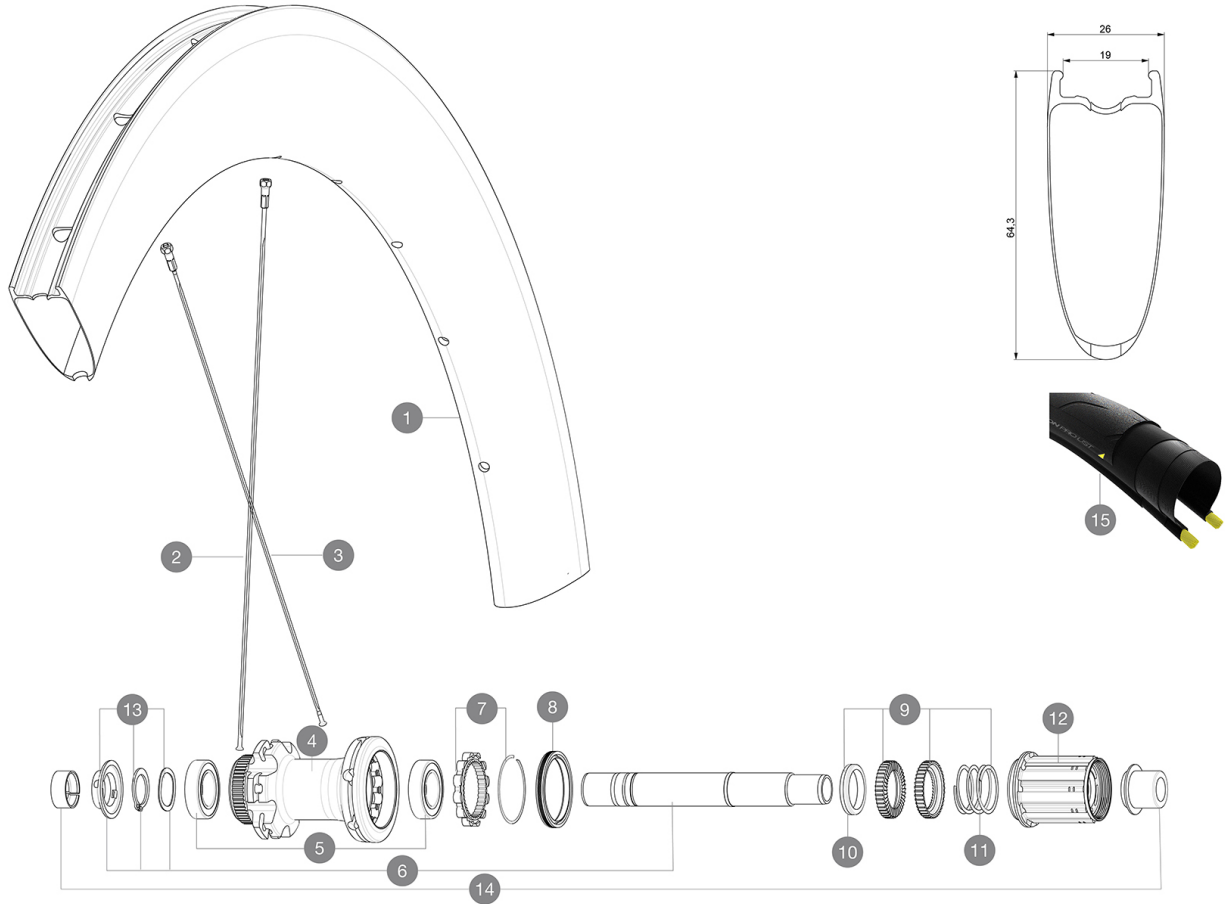

Comete Pro Carbon Disc TDF

参照ホイール

R35531 CometeProCarbUSTDCL TDF2 Rr

ASTM A2010 1 : 120
120
25
32mm

RIMS

&NBSP;:

1	V4091410 V2620101	KIT FRONT RIM COMETE PRO CARBON SL US DISC TdF 20 / FRT & RIM TAPE 25mm (for 21-24mm wide rim)
---	----------------------	--

HUB SHELLS

4	N/A	HUB BODY
5	M40076	HUB BEARINGS 17x30x7 6903 x 2
6	V2373401	KIT ID360 135/142 DCL L1 AXLE WITH CLIP
7	V2252701	KIT ID360 INSERT SHAPED EAR LOBE > 2017
8	V2251601	ID360 SEAL + GREASE
9	V2251701	ID360 2 RATCHETS + SPRING + GREASE
10	V2500501	Kit 3 ID360 pad for noise reduction
11	V2251801	KIT 3 ID360 ROAD SPRINGS
12	V3430101	HG11 Freewheel Body ID360
13	V2373001	KIT ADJUST. SYSTEM QRM AUTO ID360 for 17x30x7 bearing

ADAPTERS

14	V2510701	ID360 EVO REAR AXLE ADAPTERS 12x142mm DCL & D6T
	V2510901	ID360 EVO REAR AXLE ADAPTERS 12x135mm DCL & D6T
	V2510801	ID360 EVO REAR AXLE ADAPTERS 9x135mm DCL & D6T

Comete Pro Carbon Disc TDF

スポーク

-
-
-
-
-
-
-
-

ホイールハブ

- 12mmx100mm
- 12mmx142mm
- 12x135mm

VERSIONS

-
-

ホイールの重み

985