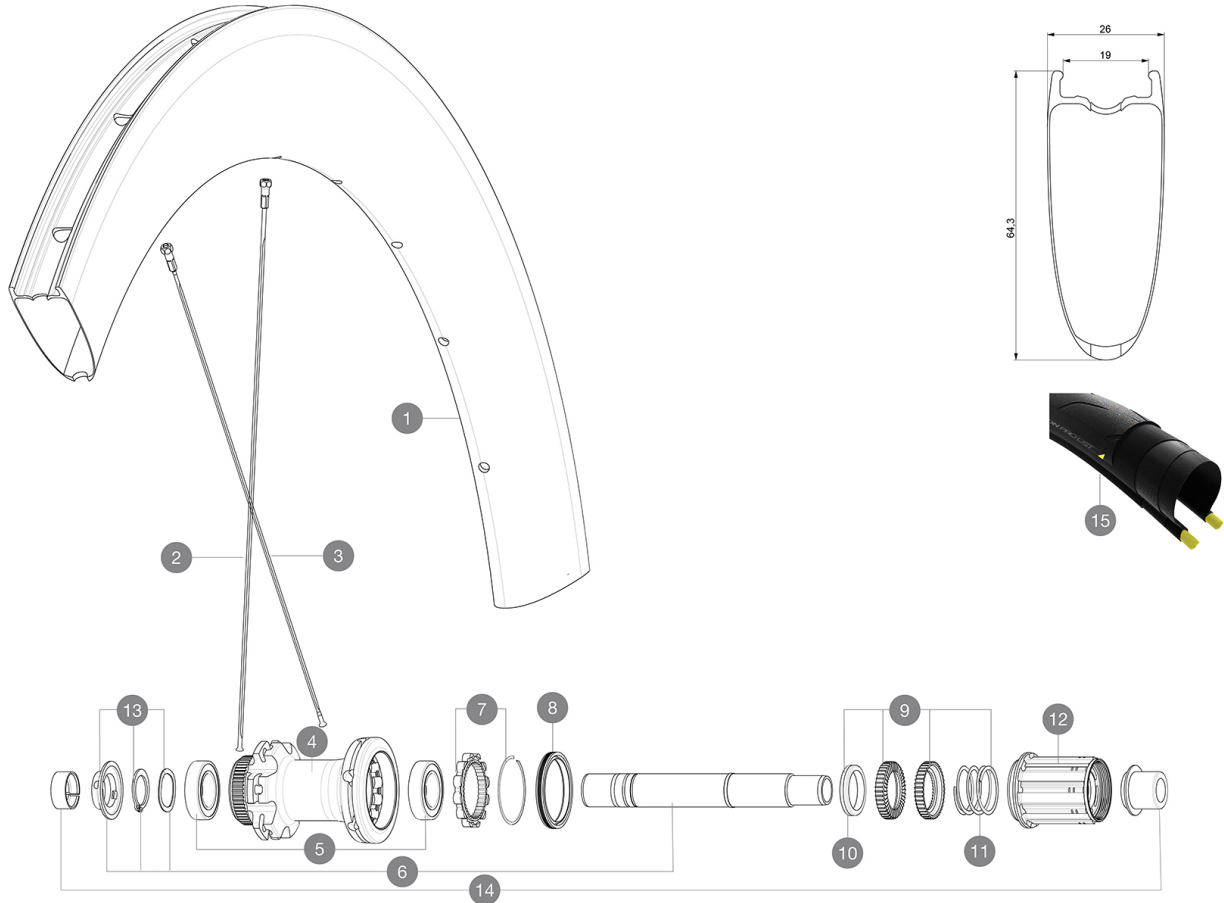

MAVIC Comete Pro Carbon Disc TDF

ASTM CATEGORY 1 : road only

For a longer longevity of the wheel, Mavic recommends that the total weight supported by the wheels don't exceed 120kg, bike included

Recommended tyre sizes: 25 to 32 mm

Max. Pressure: see indication on wheel and tyre. If they differ, use the lower of the 2

REFERENCES WHEELS

R35531 CometeProCarbUSTDCL TDF2 Rr

RIMS

&NBSP;:

1	V4091410 V2620101	KIT FRONT RIM COMETE PRO CARBON SL US DISC Tdf 20 / FRT & RE UST RIM TAPE 25mm (for 21-24mm wide rim)

SPOKES

2	V3668901	Kit 12 front/rear NDS butted spoke 256mm Com Pro Carbon Disc
2	V4161701	Kit 12 front/rear NDS butted Stainless spoke 256mm Com Pro C
3	V4161901	Kit 12 rear DS stainless spoke 252mm Com Pro Carbon Disc UST
3	V3669201	Kit 12 rear DS spoke 252mm Com Pro Carbon Disc UST + steel n

HUB SHELLS

4	N/A	HUB BODY
5	M40076	HUB BEARINGS 17x30x7 6903 x 2
6	V2373401	KIT ID360 135/142 DCL L1 AXLE WITH CLIP
7	V2252701	KIT ID360 INSERT SHAPED EAR LOBE > 2017
8	V2251601	KIT ID360 SEAL + GREASE
9	V2251701	KIT ID360 2 RATCHETS + SPRING + GREASE
10	V2500501	KIT ID360 3 PADS NOISE REDUCING
11	V2251801	KIT 3 ID360 ROAD SPRINGS
12	V3430101	HG11 Freewheel Body ID360
13	V2373001	KIT ADJUST. SYSTEM QRM AUTO ID360 for 17x30x7 bearing

ADAPTERS

14	V2510701	ID360V2RrAxleAdapt12x142/148
	V2510901	ID360 EVO RrAxleAdpt12x135/150
	V2510801	ID360 V2 RrAxleAdapt9x135