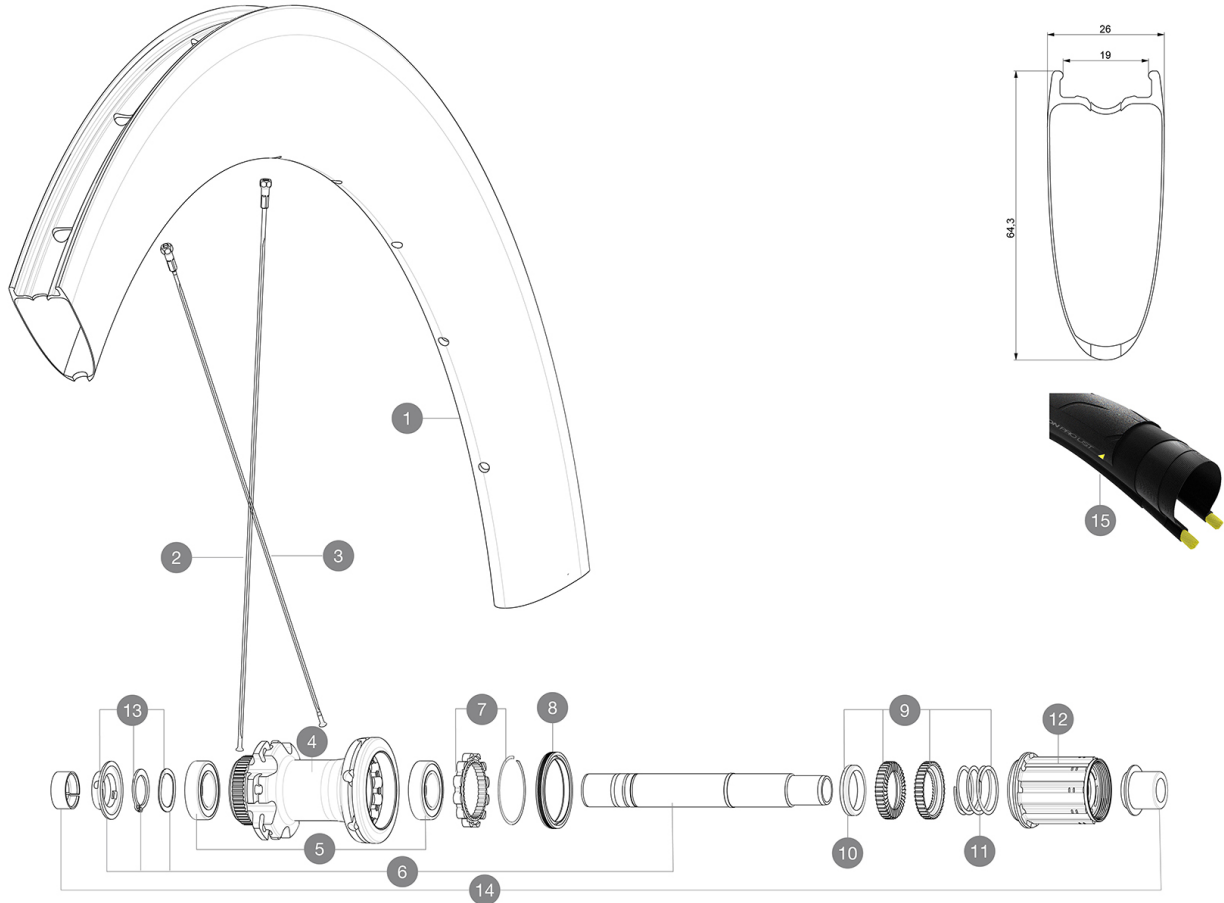

MAVIC Comete Pro Carbon Disc TDF

ASTM CATEGORY 1 : road only

For a longer longevity of the wheel, Mavic recommends that the total weight supported by the wheels don't exceed 120kg, bike included

Recommended tyre sizes: 25 to 32 mm

Max. Pressure: see indication on wheel and tyre. If they differ, use the lower of the 2

REFERENCES WHEELS

R35531 CometeProCarbUSTDCL TDF2 Rr

RIMS

 :;

1	V4091410 V2620101	KIT FRONT RIM COMETE PRO CARBON SL US DISC Tdf 20 / FRT & RE UST RIM TAPE 25mm (for 21-24mm wide rim)
---	----------------------	--

HUB SHELLS

4	N/A	HUB BODY
5	M40076	HUB BEARINGS 17x30x7 6903 x 2
6	V2373401	KIT ID360 135/142 DCL L1 AXLE WITH CLIP
7	V2252701	KIT ID360 INSERT SHAPED EAR LOBE > 2017
8	V2251601	KIT ID360 SEAL + GREASE
9	V2251701	KIT ID360 2 RATCHETS + SPRING + GREASE
10	V2500501	KIT ID360 3 PADS NOISE REDUCING
11	V2251801	KIT 3 ID360 ROAD SPRINGS
12	V3430101	HG11 Freewheel Body ID360
13	V2373001	KIT ADJUST. SYSTEM QRM AUTO ID360 for 17x30x7 bearing

SPOKES

- **Material** : steel
- **Shape** : straight pull, flat
- **Nipples** : steel, ABS
- **Count** : 24 front and rear
- **Lacing** : front and rear crossed 2

WHEEL HUB

- **Front and rear bodies** : aluminum
 - **Axle material** : aluminum
- Auto adjust sealed cartridge bearings (QR Auto), front and rear
- **Freewheel** : Instant Drive 360
 - **Front** : Quick release and 12x100 through axle compatible
 - **Rear** : Quick Release, 12x142 and 12x135 compatible