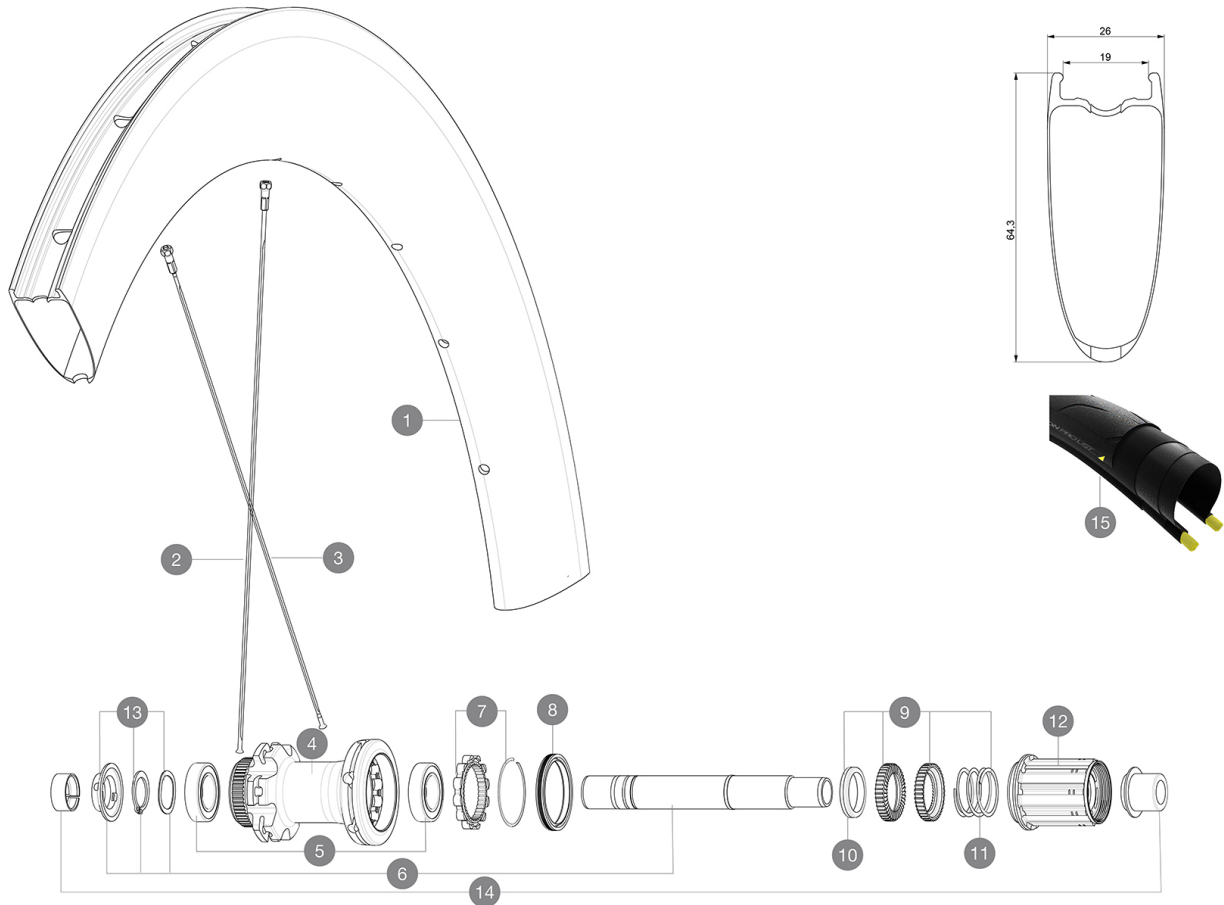

MAVIC Comete Pro Carbon Disc TDF

ASTM CATEGORY 1 : road only

For a longer longevity of the wheel, Mavic recommends that the total weight supported by the wheels don't exceed 120kg, bike included

Recommended tyre sizes: 25 to 32 mm

Max. Pressure: see indication on wheel and tyre. If they differ, use the lower of the 2

REFERENCES WHEELS

R35531 CometeProCarbUSTDCL TDF2 Rr

RIMS

 NBSP;:

1	V4091410 V2620101	KIT FRONT RIM COMETE PRO CARBON SL US DISC Tdf 20 / FRT & RE UST RIM TAPE 25mm (for 21-24mm wide rim)
---	----------------------	--

HUB SHELLS

4	N/A	HUB BODY
5	M40076	HUB BEARINGS 17x30x7 6903 x 2
6	V2373401	KIT ID360 135/142 DCL L1 AXLE WITH CLIP
7	V2252701	KIT ID360 INSERT SHAPED EAR LOBE > 2017
8	V2251601	KIT ID360 SEAL + GREASE
9	V2251701	KIT ID360 2 RATCHETS + SPRING + GREASE
10	V2500501	KIT ID360 3 PADS NOISE REDUCING
11	V2251801	KIT 3 ID360 ROAD SPRINGS
12	V3430101	HG11 Freewheel Body ID360
13	V2373001	KIT ADJUST. SYSTEM QRM AUTO ID360 for 17x30x7 bearing

SPOKES

- **Material** : steel
- **Shape** : straight pull, flat
- **Nipples** : steel, ABS
- **Count** : 24 front and rear
- **Lacing** : front and rear crossed 2

WHEEL HUB

- **Front and rear bodies** : aluminum
 - **Axle material** : aluminum
- Auto adjust sealed cartridge bearings (QR Auto), front and rear
- **Freewheel** : Instant Drive 360
 - **Front** : Quick release and 12x100 through axle compatible
 - **Rear** : Quick Release, 12x142 and 12x135 compatible