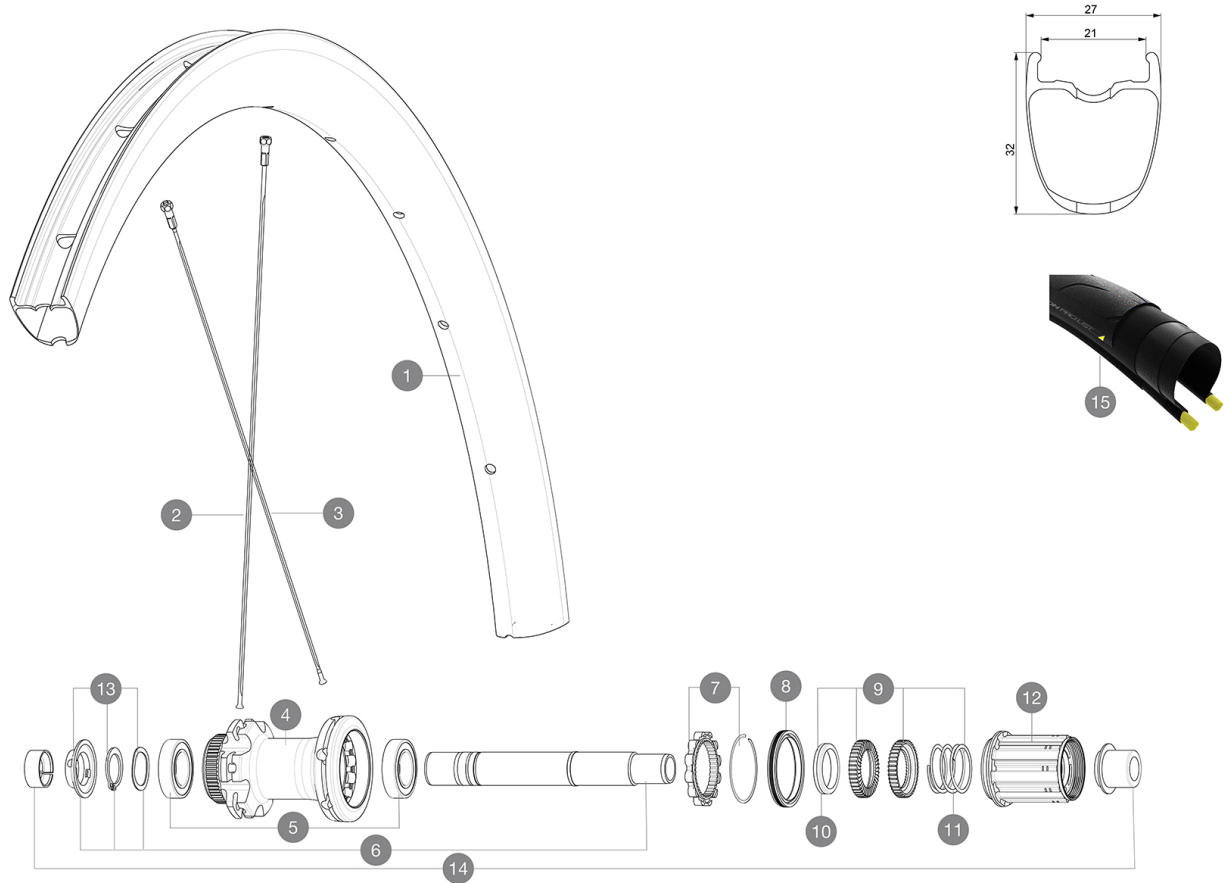

MAVIC Ksyrium Pro Carbon Disc TDF

ASTM CATEGORY 1 : road only

For a longer longevity of the wheel, Mavic recommends that the total weight supported by the wheels don't exceed 120kg, bike included

Recommended tyre sizes: 25 to 32 mm

Max. Pressure: see indication on wheel and tyre. If they differ, use the lower of the 2

REFERENCES WHEELS

R35511 KsyProCarb UST DCL TDF2 Rr

RIMS

&NBSP;:

1	V4090513 V2620101	KIT REAR RIM KSYRIUM PRO CARBON UST DISC Tdf 20 UST RIM TAPE 25mm (for 21-24mm wide rim)

SPOKES

2	V4160401	Kit 12 Front/Rear non Drive Side Stainless Spokes 286 Ksyriu
2	V3665601	KIT 12 FRT/NDS KSYRIUM PRO CARBON UST Disc SPOKE 286mm + was
3	V4160601	Kit 12 Rear Drive Side Stainless Spokes 283 Ksyrium Pro Carb
3	V3665801	KIT 12 DS KSYRIUM PRO CARBON UST Disc SPOKE 283mm + nipple+w

HUB SHELLS

4	N/A	HUB BODY
5	M40076	HUB BEARINGS 17x30x7 6903 x 2
6	V2373401	KIT ID360 135/142 DCL L1 AXLE WITH CLIP
7	V2252701	KIT ID360 INSERT SHAPED EAR LOBE > 2017
8	V2251601	KIT ID360 SEAL + GREASE
9	V2251701	KIT ID360 2 RATCHETS + SPRING + GREASE
10	V2500501	KIT ID360 3 PADS NOISE REDUCING
11	V2251801	KIT 3 ID360 ROAD SPRINGS
12	V3430101	HG11 Freewheel Body ID360
13	V2373001	KIT ADJUST. SYSTEM QRM AUTO ID360 for 17x30x7 bearing

ADAPTERS

14	V2510701	ID360V2RrAxleAdapt12x142/148
	V2510801	ID360 V2 RrAxleAdapt9x135
	V2510901	ID360 EVO RrAxleAdpt12x135/150