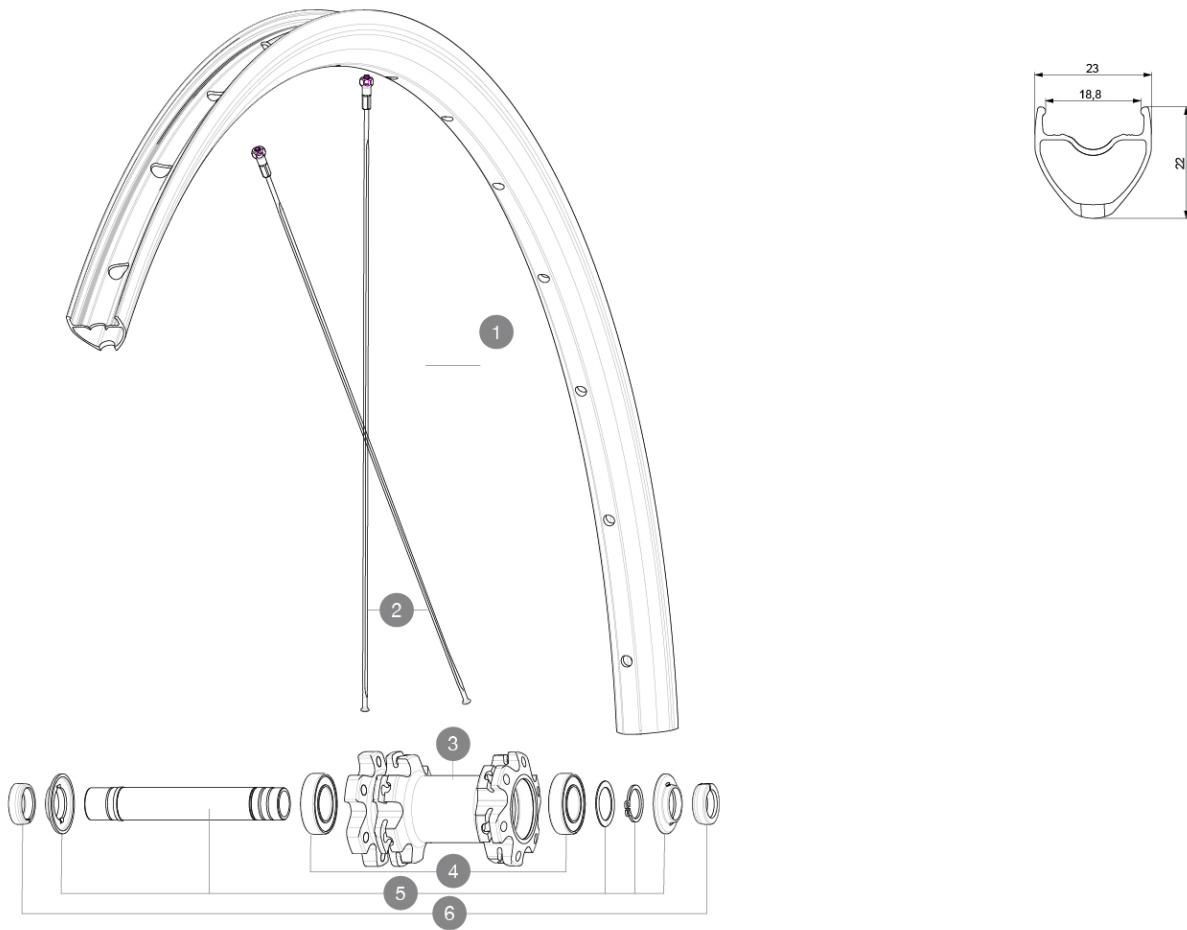

**REFERENZEN RÄDER**

F91901 AksEI EvoUST DCL EBM MPH Ft

**RIMS**

&amp;NBSP;:

1	V4080115 V2620101	KIT FRONT/REAR RIM AKSIUM ELITE UST DISC 19/20 UST RIM TAPE 25mm (for 21-24mm wide rim)
---	----------------------	--

**SPOKES**

2	V3664501	KIT 12 FRT/NDS AKSIUM ELITE UST Disc/KSYRIUM UST Disc FLAT S
---	----------	--

**HUB SHELLS**

4	M40129	KIT 2 BEARINGS 6902 15x28x7
5	V2373301	KIT QRM AUTO FRONT AXLE 12mm > 2019

**ADAPTERS**

6	V2680501	12mm Road Axle Cap QRM Auto
---	----------	-----------------------------

## ***Specifications***

RADGEWICHTE