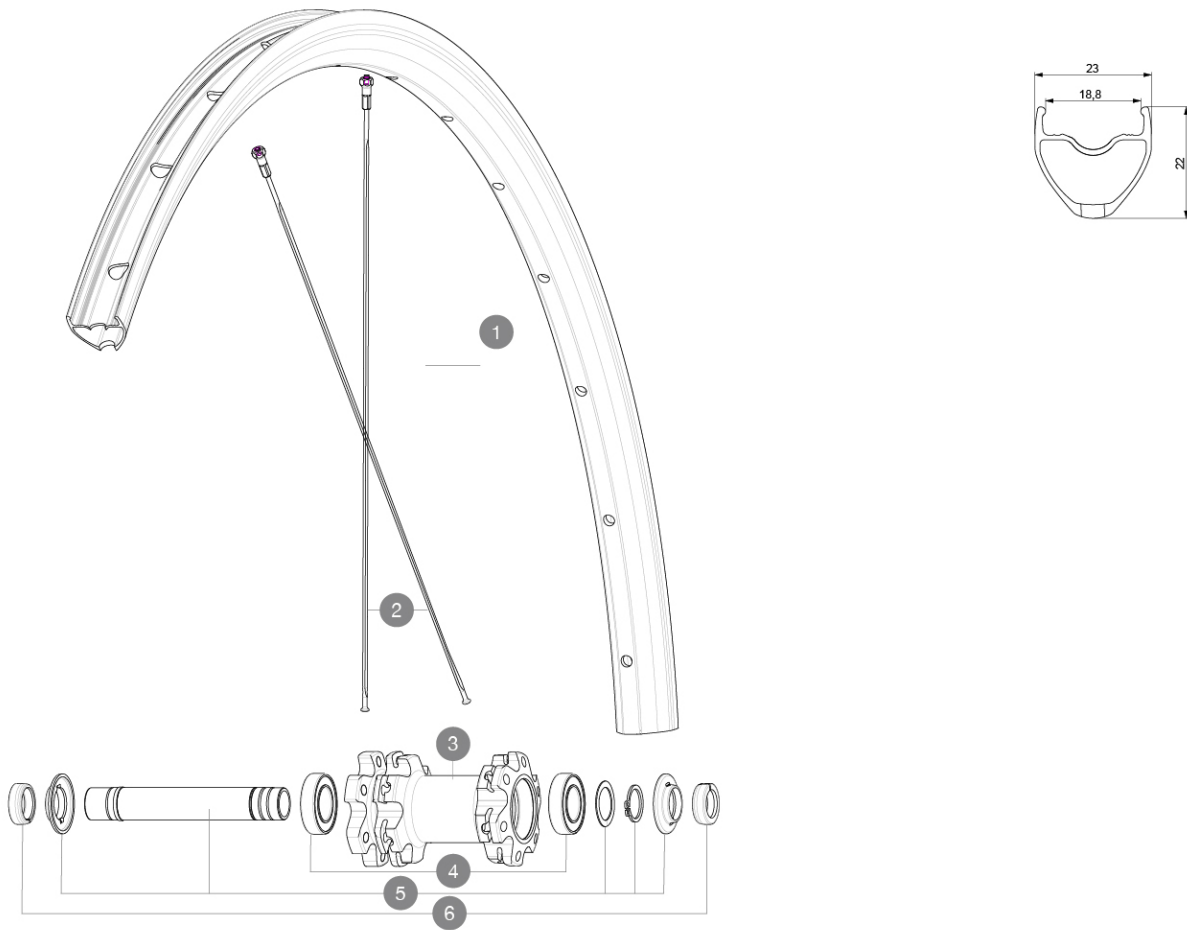

**REFERENCES WHEELS**

F91901 AksEI EvoUST DCL EBM MPH Ft

**RIMS**

&amp;NBSP;:

1	V4080115 V2620101	KIT FRONT/REAR RIM AKSIUM ELITE UST DISC 19/20 UST RIM TAPE 25mm (for 21-24mm wide rim)
---	----------------------	--

**SPOKES**

2	V3664501	KIT 12 FRT/NDS AKSIUM ELITE UST Disc/KSYRIUM UST Disc FLAT S
---	----------	--

**HUB SHELLS**

4	M40129	KIT 2 BEARINGS 6902 15x28x7
5	V2373301	KIT QRM AUTO FRONT AXLE 12mm > 2019

**ADAPTERS**

6	V2680501	12mm Road Axle Cap QRM Auto
---	----------	-----------------------------

**MAVIC** *AksiumElite Evo UST Disc EBM****Specifications***

WHEEL WEIGHTS