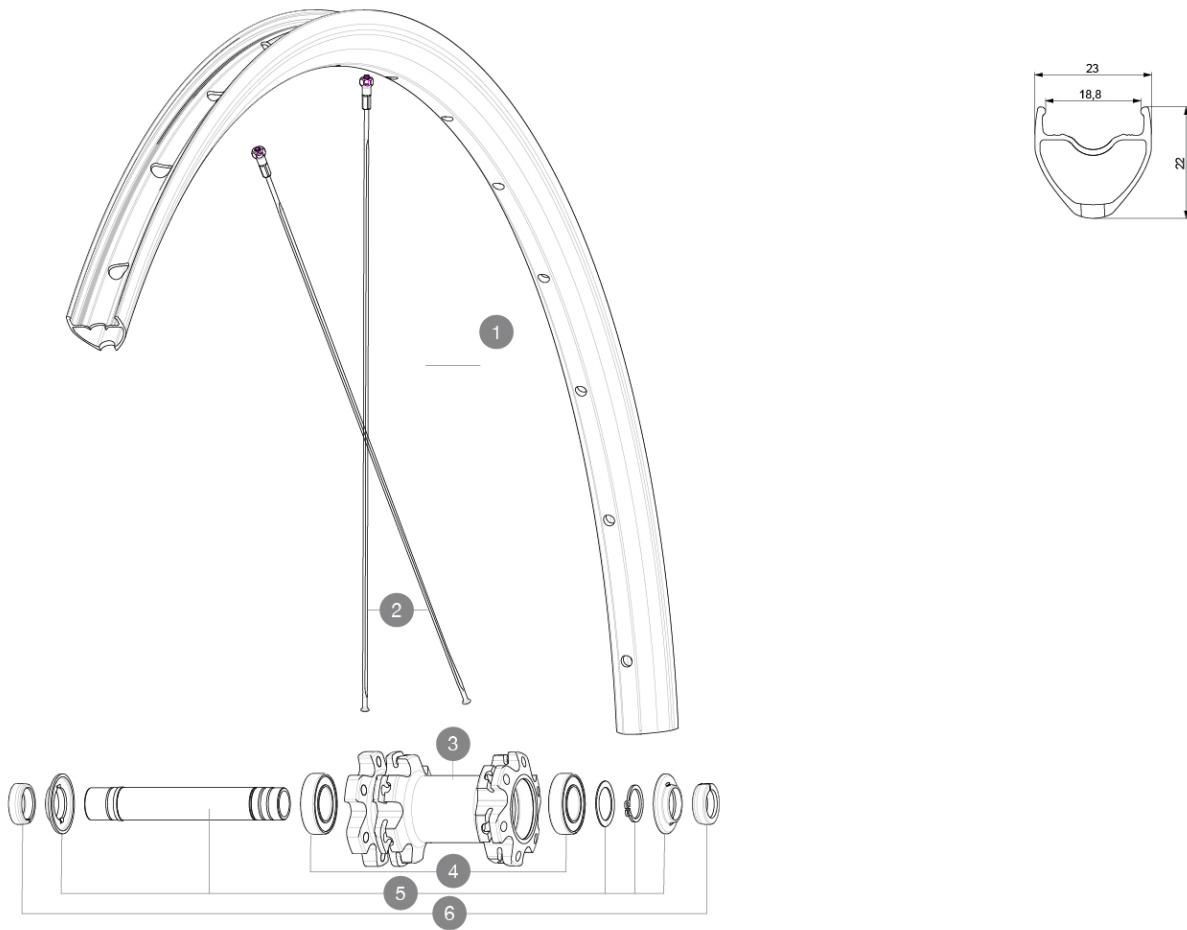

MAVIC AksiumElite Evo UST Disc EBM

2020
FRONT

REFERENCES WHEELS

F91901 AksEI EvoUST DCL EBM MPH Ft

RIMS

&NBSP;:

1	V4080115 V2620101	KIT FRONT/REAR RIM AKSIUM ELITE UST DISC 19/20 UST RIM TAPE 25mm (for 21-24mm wide rim)
---	----------------------	--

SPOKES

2	V3664501	KIT 12 FRT/NDS AKSIUM ELITE UST Disc/KSYRIUM UST Disc FLAT S
---	----------	--

HUB SHELLS

4	M40129	KIT 2 BEARINGS 6902 15x28x7
5	V2373301	KIT QRM AUTO FRONT AXLE 12mm > 2019

ADAPTERS

6	V2680501	12mm Road Axle Cap QRM Auto
---	----------	-----------------------------

MAVIC *AksiumElite Evo UST Disc EBM****Specifications***

WHEEL WEIGHTS