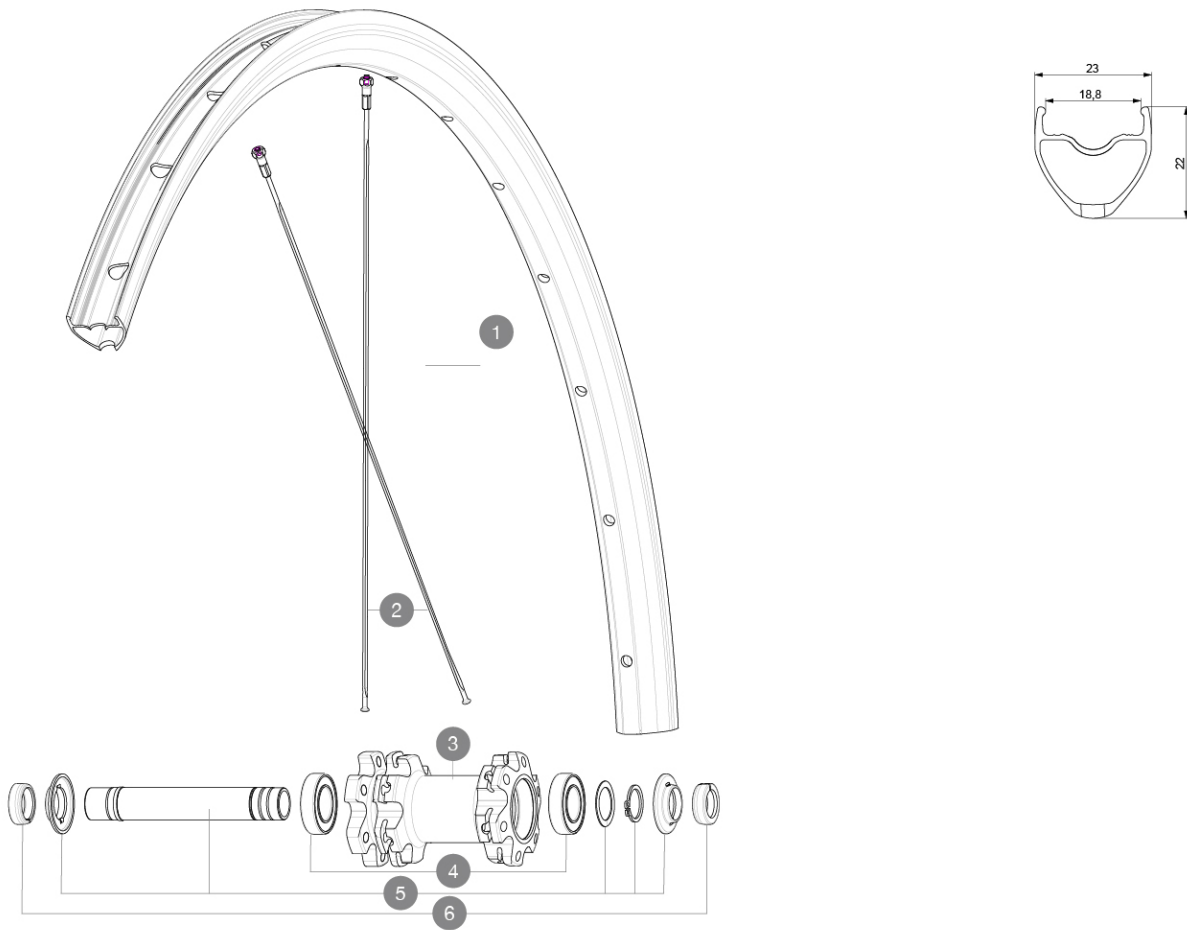

**REFERENCES WHEELS**

F91901 AksEI EvoUST DCL EBM MPH Ft

**RIMS**

&amp;NBSP;:

1	V4080115 V2620101	KIT FRONT/REAR RIM AKSIUM ELITE UST DISC 19/20 UST RIM TAPE 25mm (for 21-24mm wide rim)
---	----------------------	--

**SPOKES**

2	V3664501	KIT 12 FRT/NDS AKSIUM ELITE UST Disc/KSYRIUM UST Disc FLAT S
---	----------	--

**HUB SHELLS**

4	M40129	KIT 2 BEARINGS 6902 15x28x7
5	V2373301	KIT QRM AUTO FRONT AXLE 12mm > 2019

**ADAPTERS**

6	V2680501	12mm Road Axle Cap QRM Auto
---	----------	-----------------------------

**MAVIC** *AksiumElite Evo UST Disc EBM****Specifications***

## WHEEL WEIGHTS