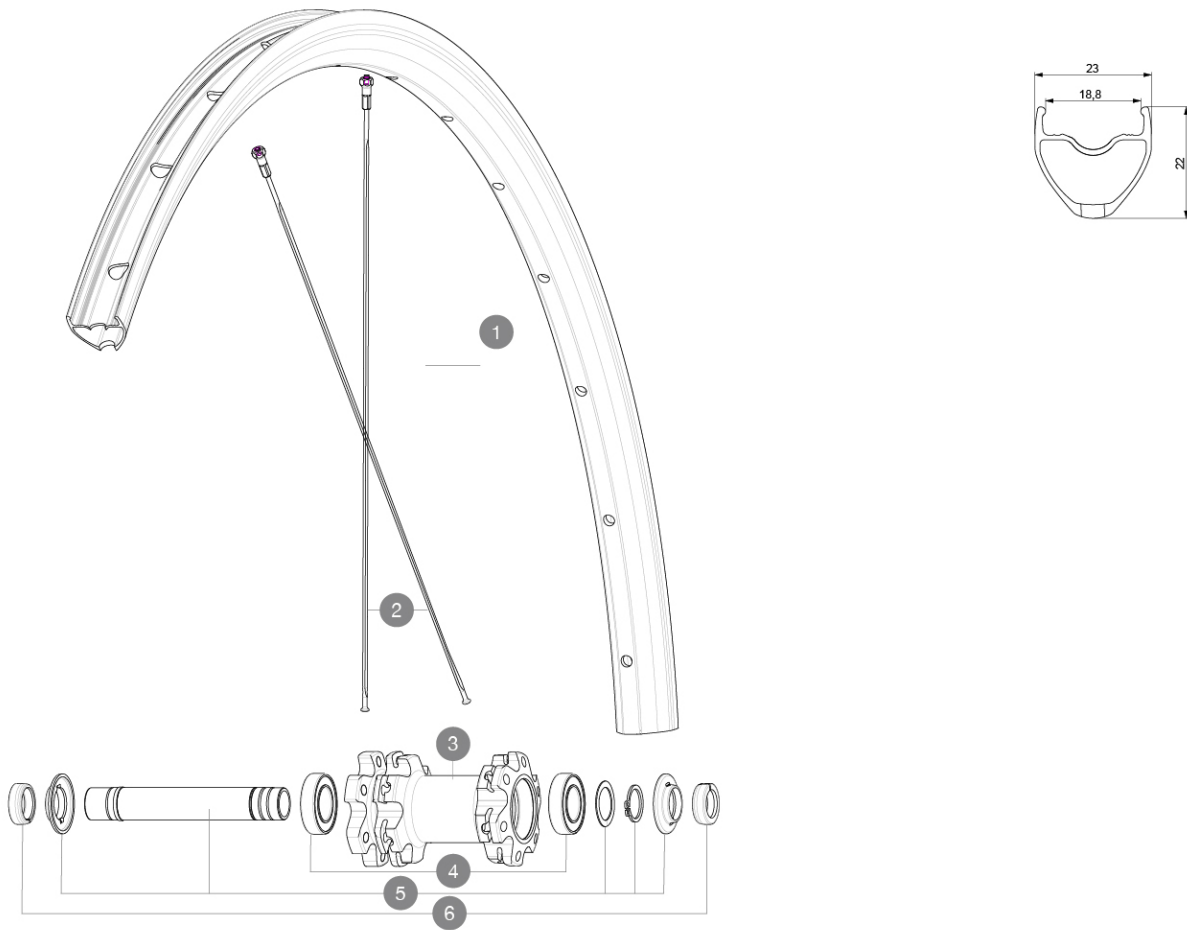

REFERENCES WHEELS

F91901 AksEI EvoUST DCL EBM MPH Ft

RIMS

&NBSP;:

1	V4080115 V2620101	KIT FRONT/REAR RIM AKSIUM ELITE UST DISC 19/20 UST RIM TAPE 25mm (for 21-24mm wide rim)
---	----------------------	--

SPOKES

2	V3664501	KIT 12 FRT/NDS AKSIUM ELITE UST Disc/KSYRIUM UST Disc FLAT S
---	----------	--

HUB SHELLS

4	M40129	KIT 2 BEARINGS 6902 15x28x7
5	V2373301	KIT QRM AUTO FRONT AXLE 12mm > 2019

ADAPTERS

6	V2680501	12mm Road Axle Cap QRM Auto
---	----------	-----------------------------

MAVIC *AksiumElite Evo UST Disc EBM****Specifications***

WHEEL WEIGHTS