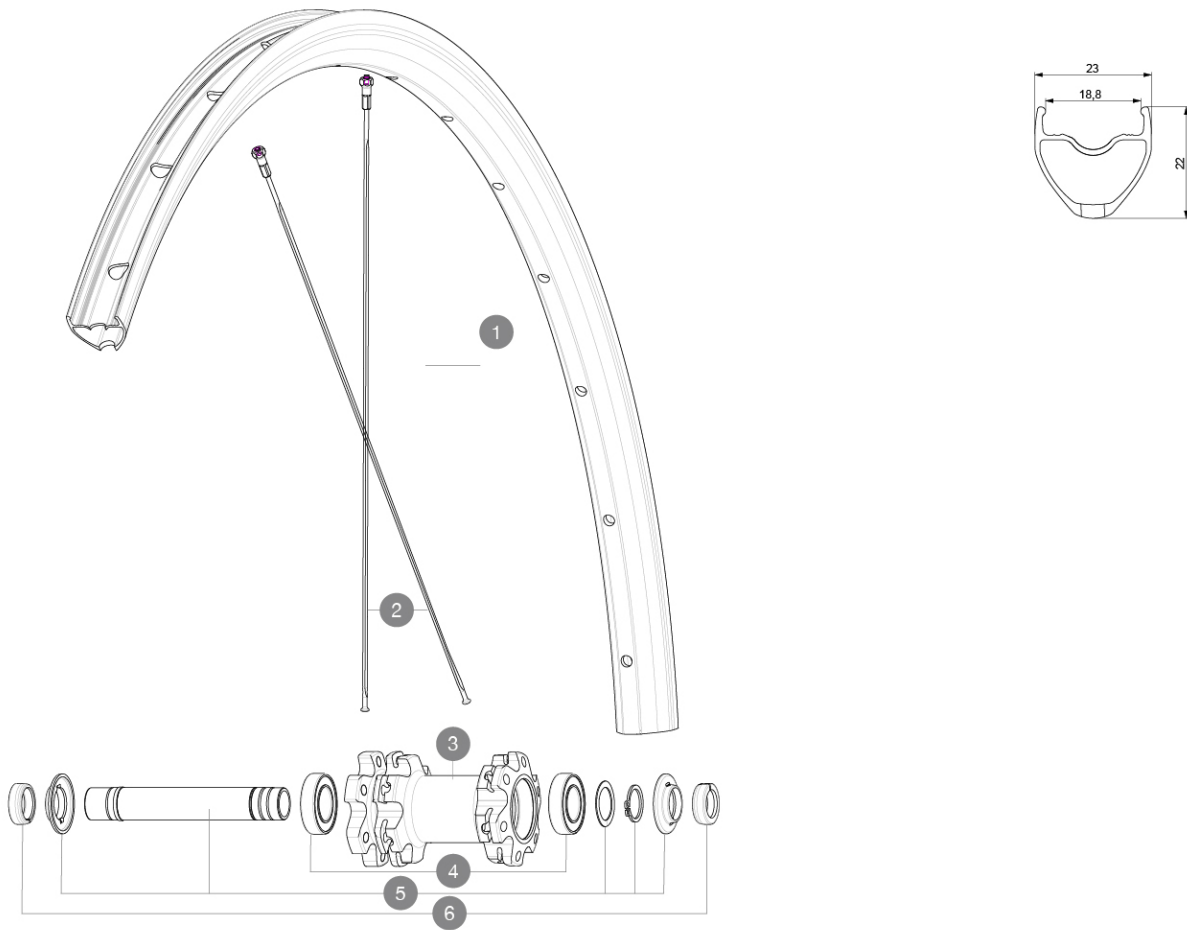

REFERENCES WHEELS

F91901 AksEI EvoUST DCL EBM MPH Ft

RIMS

&NBSP;:

1	V4080115 V2620101	KIT FRONT/REAR RIM AKSIUM ELITE UST DISC 19/20 UST RIM TAPE 25mm (for 21-24mm wide rim)
---	----------------------	--

SPOKES

2	V3664501	KIT 12 FRT/NDS AKSIUM ELITE UST Disc/KSYRIUM UST Disc FLAT S
---	----------	--

HUB SHELLS

4	M40129	KIT 2 BEARINGS 6902 15x28x7
5	V2373301	KIT QRM AUTO FRONT AXLE 12mm > 2019

ADAPTERS

6	V2680501	12mm Road Axle Cap QRM Auto
---	----------	-----------------------------

MAVIC *AksiumElite Evo UST Disc EBM***Specifications**

WHEEL WEIGHTS