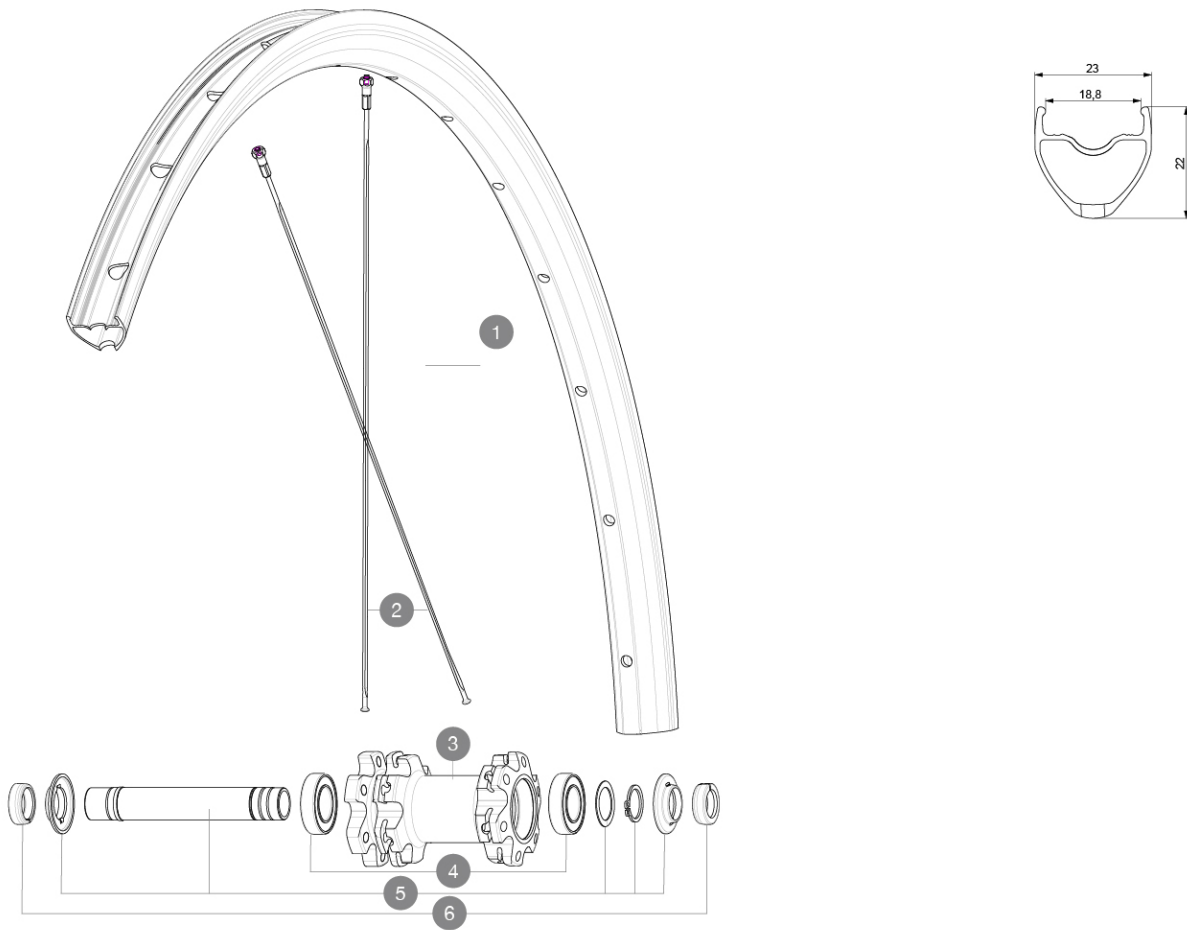

REFERENCES WHEELS

F91901 AksEI EvoUST DCL EBM MPH Ft

RIMS

&NBSP;:

1	V4080115 V2620101	KIT FRONT/REAR RIM AKSIUM ELITE UST DISC 19/20 UST RIM TAPE 25mm (for 21-24mm wide rim)
---	----------------------	--------------------------------------------------------------------------------------------

SPOKES

2	V3664501	KIT 12 FRT/NDS AKSIUM ELITE UST Disc/KSYRIUM UST Disc FLAT S
---	----------	--------------------------------------------------------------

HUB SHELLS

4	M40129	KIT 2 BEARINGS 6902 15x28x7
5	V2373301	KIT QRM AUTO FRONT AXLE 12mm > 2019

ADAPTERS

6	V2680501	12mm Road Axle Cap QRM Auto
---	----------	-----------------------------

MAVIC *AksiumElite Evo UST Disc EBM****Specifications***

WHEEL WEIGHTS