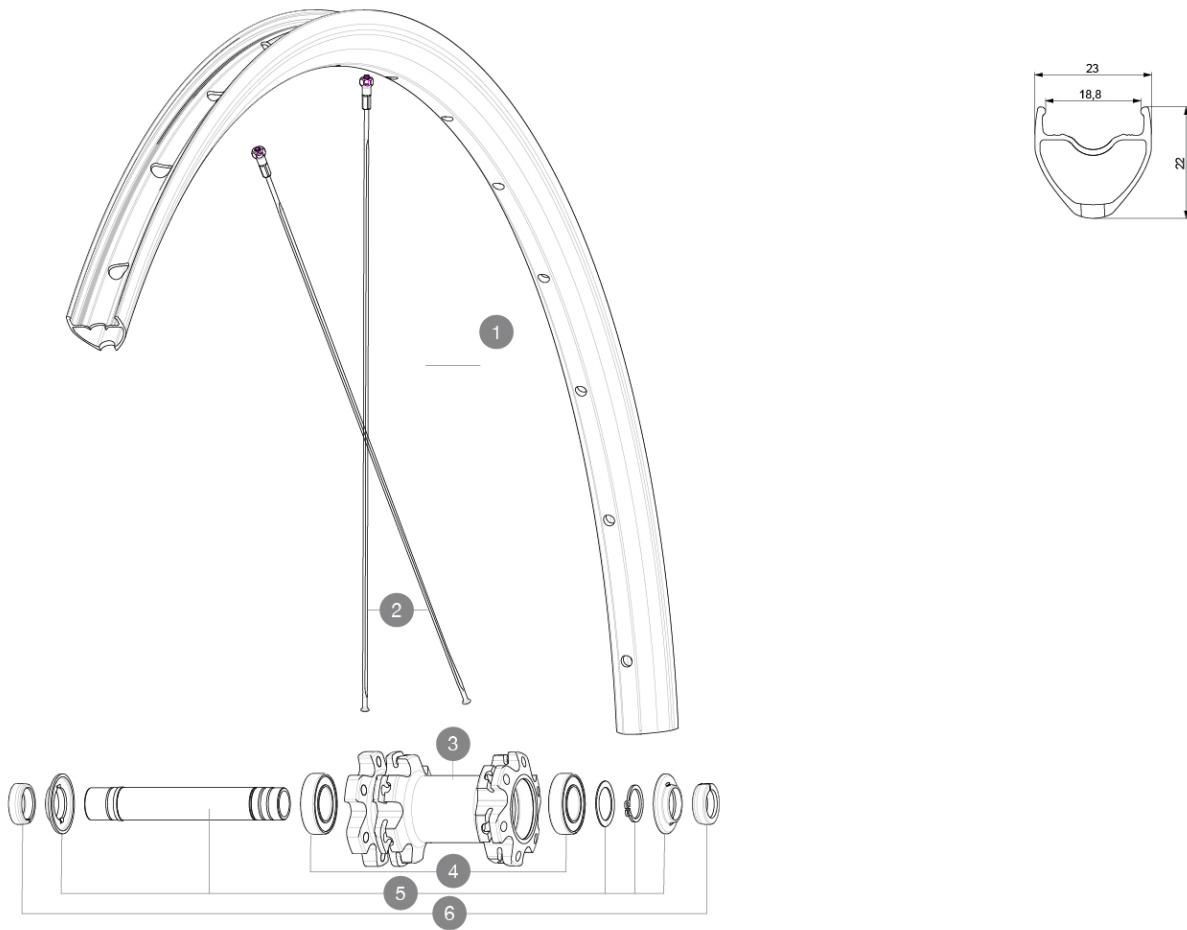

RUEDAS REFERENCIAS

F91901 AksEI EvoUST DCL EBM MPH Ft

RIMS

&NBSP;:

1	V4080115 V2620101	KIT FRONT/REAR RIM AKSIUM ELITE UST DISC 19/20 UST RIM TAPE 25mm (for 21-24mm wide rim)
---	----------------------	--

SPOKES

2	V3664501	KIT 12 FRT/NDS AKSIUM ELITE UST Disc/KSYRIUM UST Disc FLAT S
---	----------	--

HUB SHELLS

4	M40129	KIT 2 BEARINGS 6902 15x28x7
5	V2373301	KIT QRM AUTO FRONT AXLE 12mm > 2019

ADAPTERS

6	V2680501	12mm Road Axle Cap QRM Auto
---	----------	-----------------------------

MAVIC *AksiumElite Evo UST Disc EBM*

Specifications

PESOS DE RUEDAS