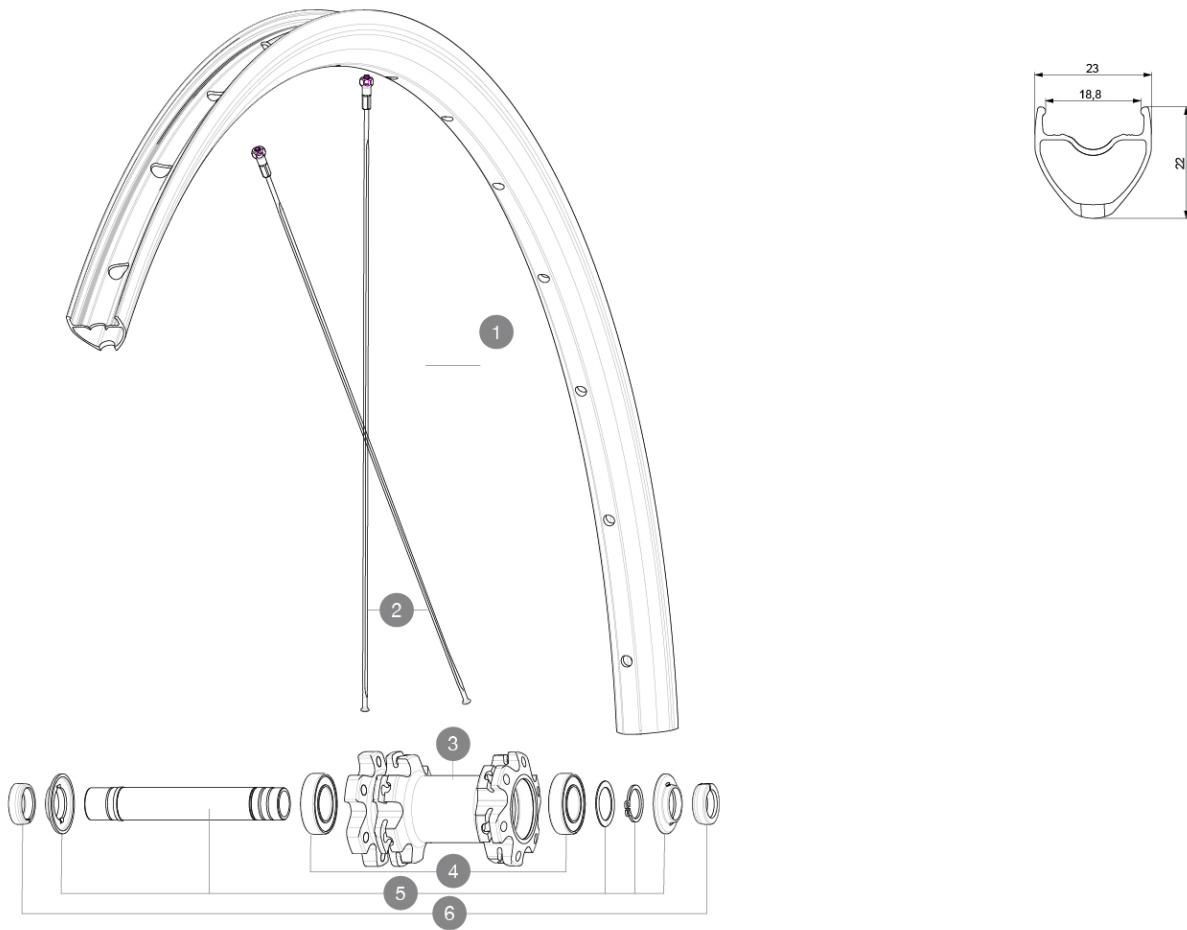

REFERENZE RUOTE

F91901 AksEI EvoUST DCL EBM MPH Ft

RIMS

&NBSP;:

1	V4080115 V2620101	KIT FRONT/REAR RIM AKSIUM ELITE UST DISC 19/20 UST RIM TAPE 25mm (for 21-24mm wide rim)
---	----------------------	--

SPOKES

2	V3664501	KIT 12 FRT/NDS AKSIUM ELITE UST Disc/KSYRIUM UST Disc FLAT S
---	----------	--

HUB SHELLS

4	M40129	KIT 2 BEARINGS 6902 15x28x7
5	V2373301	KIT QRM AUTO FRONT AXLE 12mm > 2019

ADAPTERS

6	V2680501	12mm Road Axle Cap QRM Auto
---	----------	-----------------------------

MAVIC *AksiumElite Evo UST Disc EBM*

Specifications

PESI RUOTE