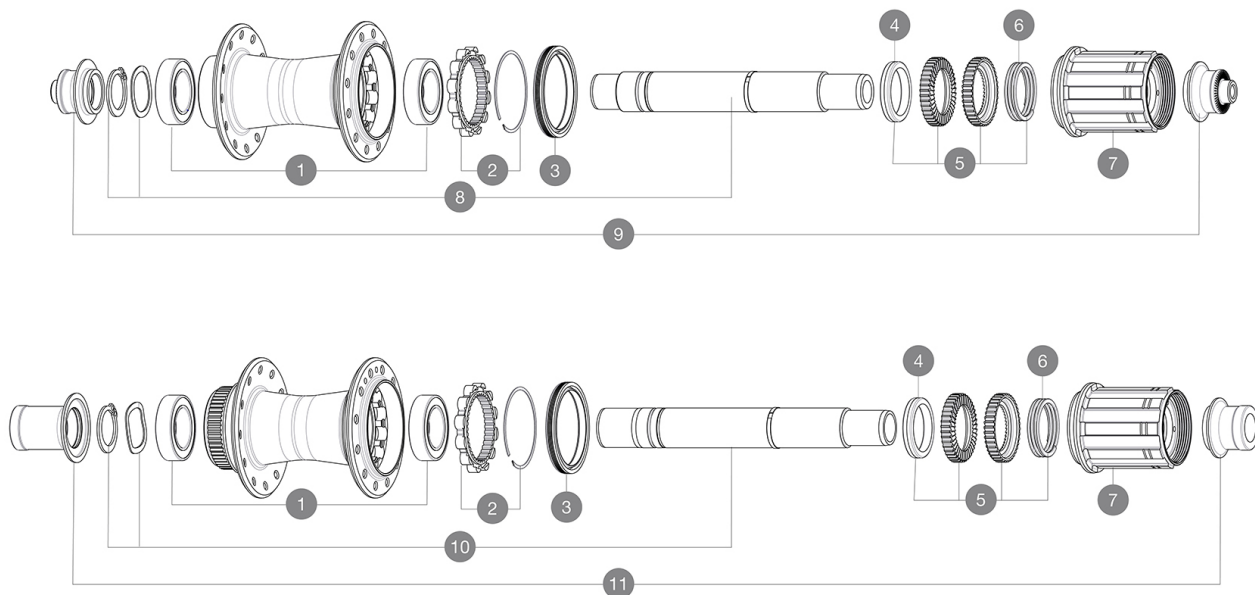

## REFERENZE RUOTE

### HUB SHELLS

1	V2560401	KIT ID360 2 BEARINGS 17x28x7 + CIRCLIP + WAVED WASHER (QRM A)
2	V2252701	KIT ID360 INSERT SHAPED EAR LOBE > 2017
3	V2251601	ID360 SEAL + GREASE
4	V2500501	Kit 3 ID360 pad for noise reduction
5	V2251701	ID360 2 RATCHETS + SPRING + GREASE
6	V2251801	KIT 3 ID360 ROAD SPRINGS
7	V3430101	HG11 Freewheel Body ID360
8	V2252801	KIT ID360 UB REAR WHEEL AXLE WITH CIRCLIP/WAVE WASHER
10	V2373401	KIT ID360 135/142 DCL L1 AXLE WITH CLIP

### ADAPTERS

9	V2253101	KIT REAR AXLE ADAPTOR QUICK RELEASE ID360
11	V3811001	KIT ROAD ID360 RR CL ENDCAP (12MM)

**MAVIC** **MR801 CLASSIC RB****VENDUTO CON**

BR601 quick releases (rim brake version only)	
BR601 quick releases (rim brake version only)	
Bloccaggi rapidi BR301 (V24 501 01 anteriore, V24 502 01 posteriore)	
Bloccaggi rapidi BR301 (V24 501 01 anteriore, V24 502 01 posteriore)	
Adattatori bloccaggio rapido anteriore (996 941 01 per MTB or B41 043 01 per strada)	
Adattatori posteriori bloccaggio rapido per Instant Drive 360 (B49 894 01)	

**Specifications**

Download date: 2024-11-09 / Update date: 2024-07-15

**MOZZO****PESI RUOTE**

Corpo anteriore e posteriore : alluminio