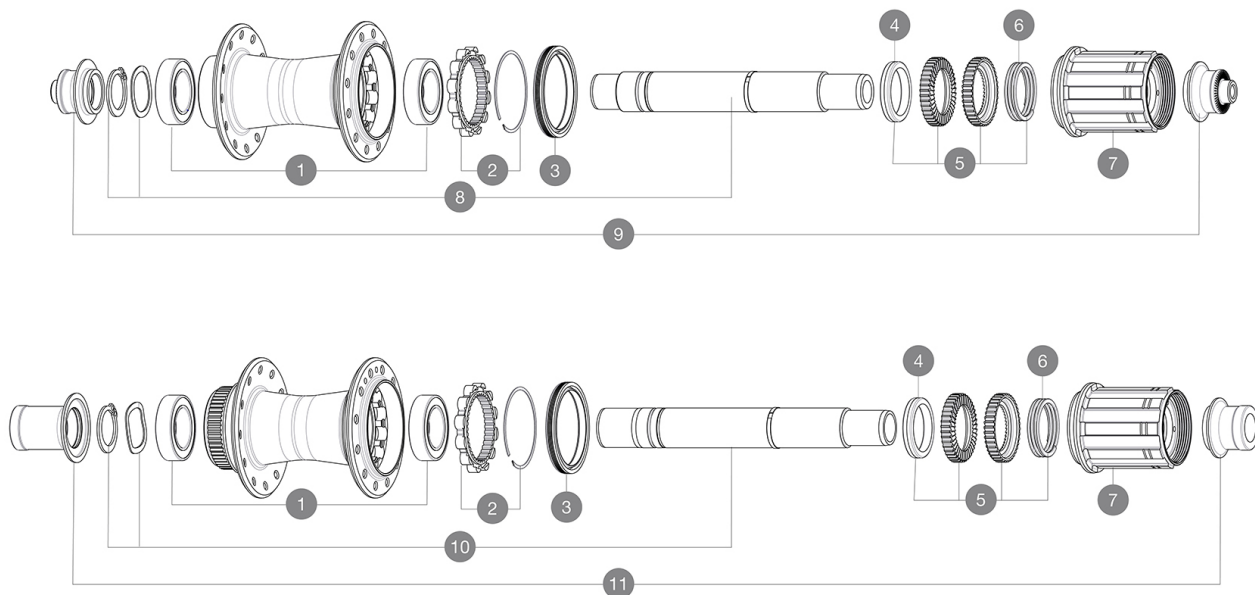

## REFERENZE RUOTE

### HUB SHELLS

1	V2560401	KIT ID360 2 BEARINGS 17x28x7 + CIRCLIP + WAVED WASHER (QRM A)
2	V2252701	KIT ID360 INSERT SHAPED EAR LOBE > 2017
3	V2251601	ID360 SEAL + GREASE
4	V2500501	Kit 3 ID360 pad for noise reduction
5	V2251701	ID360 2 RATCHETS + SPRING + GREASE
6	V2251801	KIT 3 ID360 ROAD SPRINGS
7	V3430101	HG11 Freewheel Body ID360
8	V2252801	KIT ID360 UB REAR WHEEL AXLE WITH CIRCLIP/WAVE WASHER
10	V2373401	KIT ID360 135/142 DCL L1 AXLE WITH CLIP

### ADAPTERS

9	V2253101	KIT REAR AXLE ADAPTOR QUICK RELEASE ID360
11	V3811001	KIT ROAD ID360 RR CL ENDCAP (12MM)

**MAVIC** **MR801 CLASSIC RB****VENDUTO CON**

BR601 quick releases (rim brake version only)	
BR601 quick releases (rim brake version only)	
Bloccaggi rapidi BR301 (V24 501 01 anteriore, V24 502 01 posteriore)	
Bloccaggi rapidi BR301 (V24 501 01 anteriore, V24 502 01 posteriore)	
Adattatori bloccaggio rapido anteriore (996 941 01 per MTB or B41 043 01 per strada)	
Adattatori posteriori bloccaggio rapido per Instant Drive 360 (B49 894 01)	

**Specifications**

Download date: 2025-02-18 / Update date: 2024-07-15

**MOZZO****PESI RUOTE**

Corpo anteriore e posteriore : alluminio