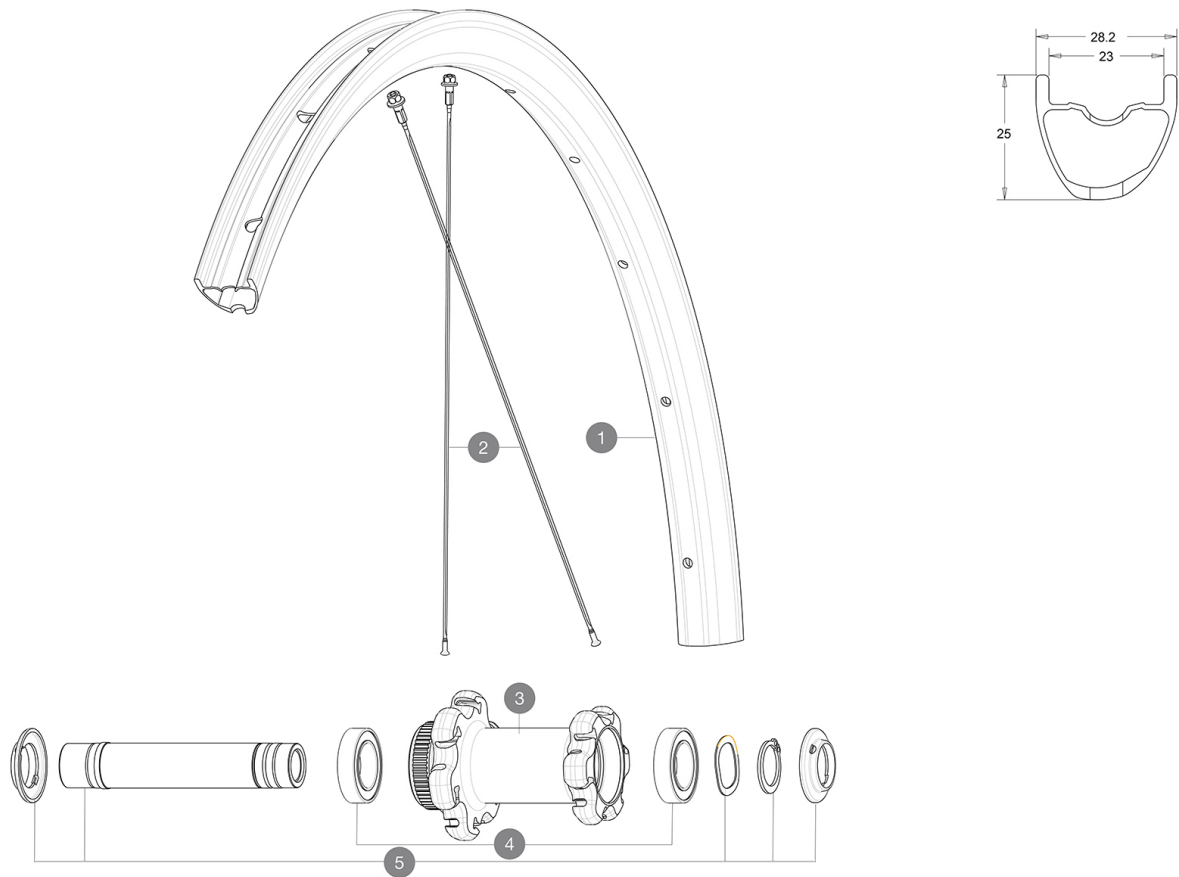

MAVIC **ALLROAD PRO CARBON SL DISC**

REFERENZE RUOTE

ASTM CATEGORY 2 : road and offroad with jumps less than 15cm

For a longer longevity of the wheel, Mavic recommends that the total weight supported by the wheels doesn't exceed 120kg, bike included

Recommended tyre sizes: 28 to 64 mm (1.1" to 2.5")

Max. Pressure: see indication on wheel and tyre. If they differ, use the lowest of the 2

Maximum tyre pressure: 4.4bar/64PSI with a 28mm tyre - 2.6bar/38PSI with a 64mm tyre

RIMS

&NBSP;:

1	V2738910	KIT FRONT RIM ALLROAD PRO CARBON SL -while stock last
1	V4092410	Kit Front rim EBM Allroad Pro Carbon SL while stock lasts
	V2620101	UST RIM TAPE 25mm (for 21-24mm wide rim)

SPOKES

2	V3668301	Kit 2 FRONT/NDS Allroad Pro Carbon SL stamped spoke 291 + al
2	V3821801	KIT 12 FRT/REAR CROSSMAX PRO CARBON 29" EXTRA FLAT SPOKE 29

HUB SHELLS

3	N/A	CORPO MOZZO
4	V2500901	KIT BEARINGS 18x30x7 + WAVED WASHER + CLIP
5	V2374101	KIT QRM AUTO FRONT L3 AXLE 100x12mm DCL - while stock last
5	V2374001	KIT 12x100mm FRONT AXLE DCL QRM AUTO ALLROAD > 2019

OPTIONS

V2372301	KIT 100mm AXLE QRM AUTO MTB > 2019
V2373501	QRM Auto front axle 15mm for DCL Allroad wheels > 2019

ADAPTERS

V2680301	"Kit Ft Road Adapter 12 >> 9mm"
V2372501	15mm MTB Axle Cap QRM Auto From 2019