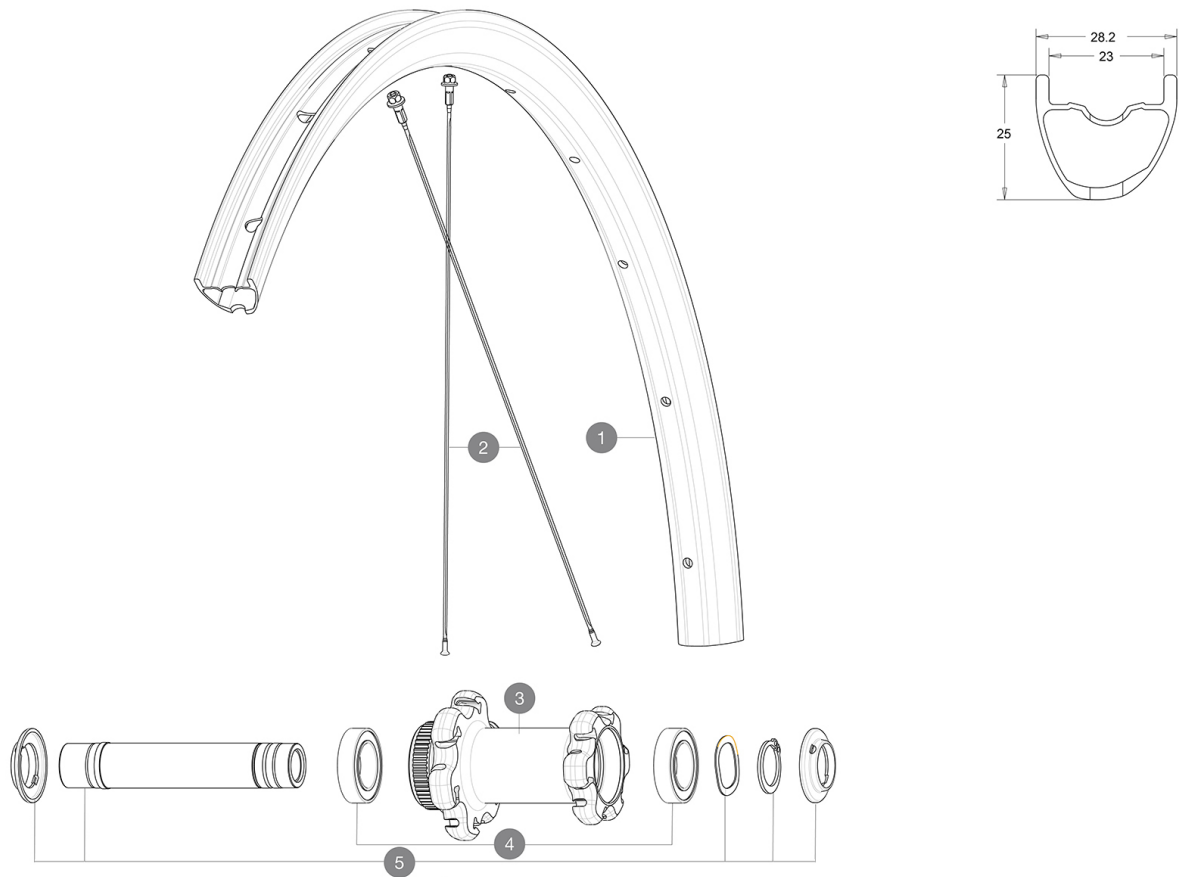

MAVIC ALLROAD PRO CARBON SL DISC

REFERENZE RUOTE

ASTM CATEGORY 2 : road and offroad with jumps less than 15cm

For a longer longevity of the wheel, Mavic recommends that the total weight supported by the wheels doesn't exceed 120kg, bike included

Recommended tyre sizes: 28 to 64 mm (1.1" to 2.5")

Max. Pressure: see indication on wheel and tyre. If they differ, use the lowest of the 2

Maximum tyre pressure: 4.4bar/64PSI with a 28mm tyre - 2.6bar/38PSI with a 64mm tyre

RIMS

&NBSP;:

1	V2738910	KIT FRONT RIM ALLROAD PRO CARBON SL -while stock last
1	V4092410	Kit Front rim EBM Allroad Pro Carbon SL while stock lasts
	V2620101	UST RIM TAPE 25mm (for 21-24mm wide rim)

SPOKES

2	V3668301	Kit 2 FRONT/NDS Allroad Pro Carbon SL stamped spoke 291 + al
2	V3821801	KIT 12 FRT/REAR CROSSMAX PRO CARBON 29" EXTRA FLAT SPOKE 29

HUB SHELLS

3	N/A	CORPO MOZZO
4	V2500901	KIT BEARINGS 18x30x7 + WAVED WASHER + CLIP
5	V2374001	KIT 12x100mm FRONT AXLE DCL QRM AUTO ALLROAD > 2019
5	V2374101	KIT QRM AUTO FRONT L3 AXLE 100x12mm DCL - while stock last

OPTIONS

V2372301	KIT 100mm AXLE QRM AUTO MTB > 2019
V2373501	QRM Auto front axle 15mm for DCL Allroad wheels > 2019

ADAPTERS

V2680301	"Kit Ft Road Adapter 12 >> 9mm"
V2372501	15mm MTB Axle Cap QRM Auto From 2019