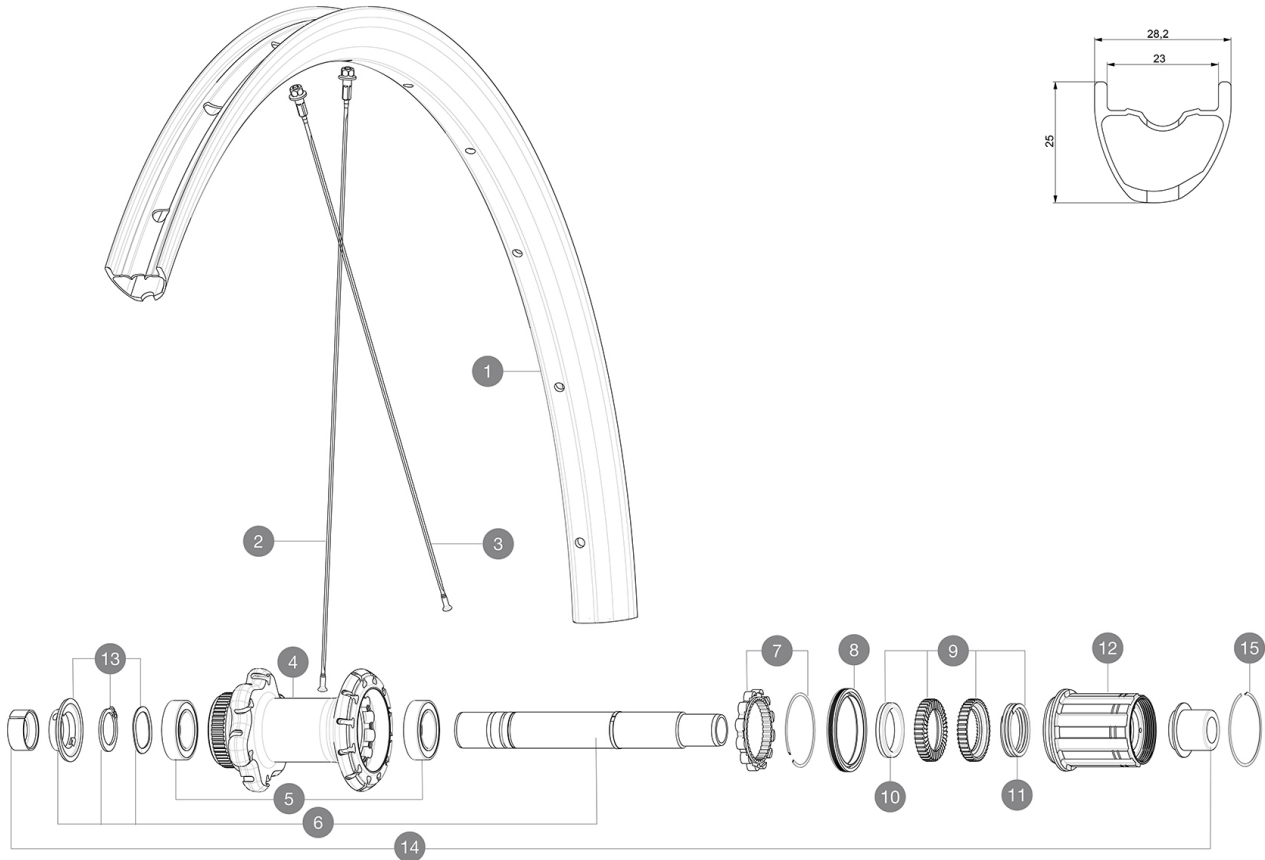

MAVIC **ALLROAD PRO CARBON SL DISC**

REFERENZE RUOTE

ASTM CATEGORY 2 : road and offroad with jumps less than 15cm

For a longer longevity of the wheel, Mavic recommends that the total weight supported by the wheels doesn't exceed 120kg, bike included

Recommended tyre sizes: 28 to 64 mm (1.1" to 2.5")

Max. Pressure: see indication on wheel and tyre. If they differ, use the lowest of the 2

Maximum tyre pressure: 4.4bar/64PSI with a 28mm tyre - 2.6bar/38PSI with a 64mm tyre

RIMS

&NBSP;:

1	V2738913	KIT REAR RIM ALLROAD PRO CARBON SL -while stock last
1	V4094513	Kit Rear rim Allroad Pro Carbon SL while stock lasts
	V2620101	UST RIM TAPE 25mm (for 21-24mm wide rim)

SPOKES

2	V3668301	Kit 2 FRONT/NDS Allroad Pro Carbon SL stamped spoke 291 + al
2	V3821801	KIT 12 FRT/REAR CROSSMAX PRO CARBON 29" EXTRA FLAT SPOKE 29
3	V2384401	KIT 12 FRONT + REAR NON-DRIVE SIDE BUTTED SPOKES 274mm CROSS

HUB SHELLS

4	N/A	CORPO MOZZO
5	V2560401	KIT ID360 2 BEARINGS 17x28x7 + CIRCLIP + WAVED WASHER (QRM A
6	V2252901	KIT ID360 CENTER LOCK 135/142mm AXLE WITH CIRCLIP
7	V2252701	KIT ID360 INSERT SHAPED EAR LOBE > 2017
8	V00063631	Kit ID360 seal version 2 (larger)
9	V2251701	ID360 2 RATCHETS + SPRING + GREASE
10	V2500501	Kit 3 ID360 pad for noise reduction
11	V2251801	KIT 3 ID360 ROAD SPRINGS
12	V3430101	HG11 Freewheel Body ID360
13	V2560501	KIT ADJUST. SYSTEM QRM AUTO ID360 for 17x28x7 bearing
15	V2252201	KIT 2 REAR HUB RETENTION RINGS 48mm

ADAPTERS

14	V3811001	KIT ROAD ID360 RR CL ENDCAP (12MM)
	V2510901	ID360 EVO REAR AXLE ADAPTERS 12x135mm DCL & D6T
	V2510801	ID360 EVO REAR AXLE ADAPTERS 9x135mm DCL & D6T