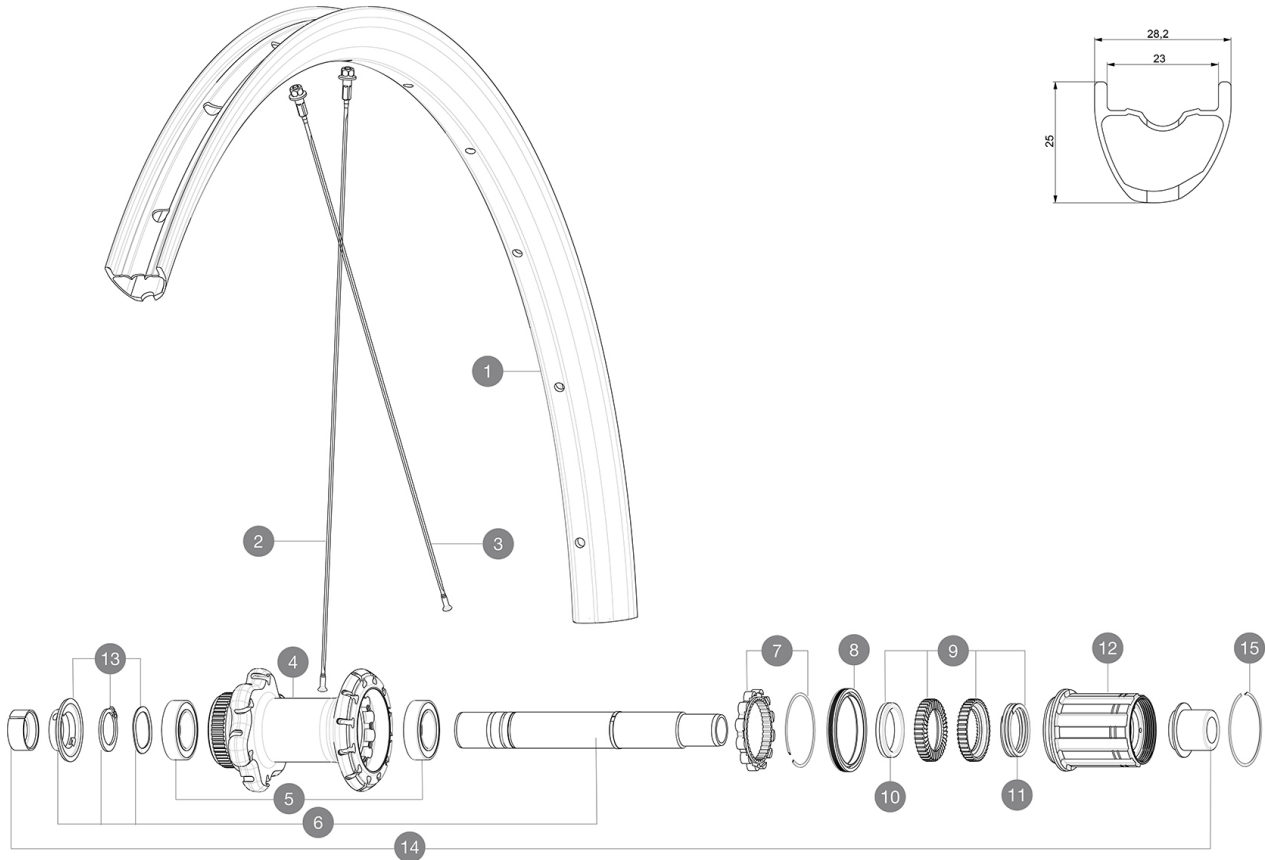

MAVIC ALLROAD PRO CARBON SL DISC

REFERENZE RUOTE

ASTM CATEGORY 2 : road and offroad with jumps less than 15cm

For a longer longevity of the wheel, Mavic recommends that the total weight supported by the wheels doesn't exceed 120kg, bike included

Recommended tyre sizes: 28 to 64 mm (1.1" to 2.5")

Max. Pressure: see indication on wheel and tyre. If they differ, use the lowest of the 2

Maximum tyre pressure: 4.4bar/64PSI with a 28mm tyre - 2.6bar/38PSI with a 64mm tyre

RIMS

&NBSP;:

1	V2738913	KIT REAR RIM ALLROAD PRO CARBON SL -while stock last
1	V4094513	Kit Rear rim Allroad Pro Carbon SL while stock lasts
	V2620101	UST RIM TAPE 25mm (for 21-24mm wide rim)

SPOKES

2	V3668301	Kit 2 FRONT/NDS Allroad Pro Carbon SL stamped spoke 291 + al
2	V3821801	KIT 12 FRT/REAR CROSSMAX PRO CARBON 29" EXTRA FLAT SPOKE 29
3	V2384401	KIT 12 FRONT + REAR NON-DRIVE SIDE BUTTED SPOKES 274mm CROSS

HUB SHELLS

4	N/A	CORPO MOZZO
5	V2560401	KIT ID360 2 BEARINGS 17x28x7 + CIRCLIP + WAVED WASHER (QRM A
6	V2252901	KIT ID360 CENTER LOCK 135/142mm AXLE WITH CIRCLIP
7	V2252701	KIT ID360 INSERT SHAPED EAR LOBE > 2017
8	V00063631	Kit ID360 seal version 2 (larger)
9	V2251701	ID360 2 RATCHETS + SPRING + GREASE
10	V2500501	Kit 3 ID360 pad for noise reduction
11	V2251801	KIT 3 ID360 ROAD SPRINGS
12	V3430101	HG11 Freewheel Body ID360
13	V2560501	KIT ADJUST. SYSTEM QRM AUTO ID360 for 17x28x7 bearing
15	V2252201	KIT 2 REAR HUB RETENTION RINGS 48mm

ADAPTERS

14	V3811001	KIT ROAD ID360 RR CL ENDCAP (12MM)
	V2510901	ID360 EVO REAR AXLE ADAPTERS 12x135mm DCL & D6T
	V2510801	ID360 EVO REAR AXLE ADAPTERS 9x135mm DCL & D6T