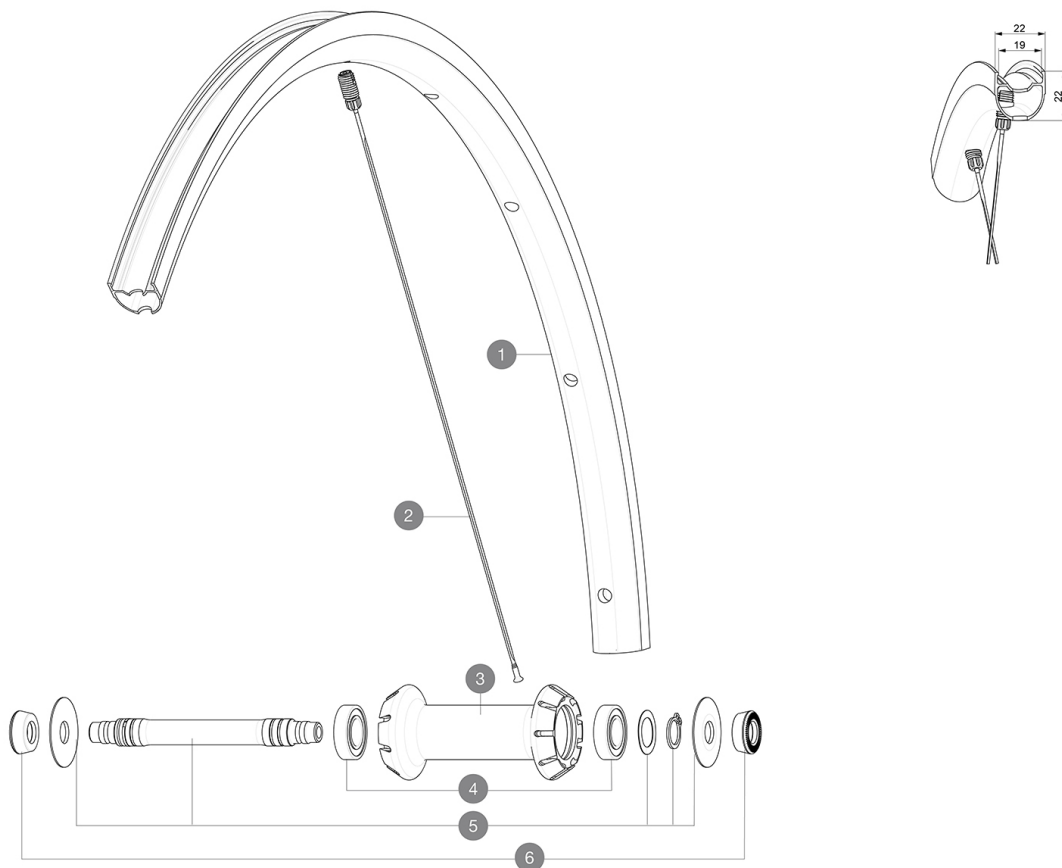

ASTM CATEGORY 2 : road and offroad with jumps less than 15cm
 Mindestgröße des Reifens: Breite 23mm - max. Druck 6.75Bar/97PSI
 For a longer longevity of the wheel, Mavic recommends that the total weight supported by the wheels doesn't exceed 120kg, bike included
 Recommended tyre sizes: 25 to 32 mm
 Max. Pressure: see indication on wheel and tyre. If they differ, use the lowest of the 2
 Maximum tyre pressure: 6.75bar/97PSI with a 23mm tyre - 3.8bar/55PSI with a 62mm tyre
 Maximale Reifengröße: Breite 62mm - max. Druck 3.8Bar/55PSI

REFERENZEN RÄDER

F90191 KSYRIUM S RB 700 QR

RIMS

&NBSP;:

1 V4093910 Kit Front rim Ksyrium S RB

SPOKES

2 V4164001 Kit 9 front Ksyrium S butted spoke 289mm M7/7

HUB SHELLS

Specifications**FELGEN**

- Material : Mxtral
- Height : 22 mm
- Material : Mxtral
- Brake track : UB Control
- Material : Mxtral

RADNABE

- Körpermaterial : aluminium
- Front and rear bodies : aluminium
- Front and rear bodies : aluminium
- Front and rear bodies : aluminium
- Axle material : aluminium

RADGEWICHTE

675