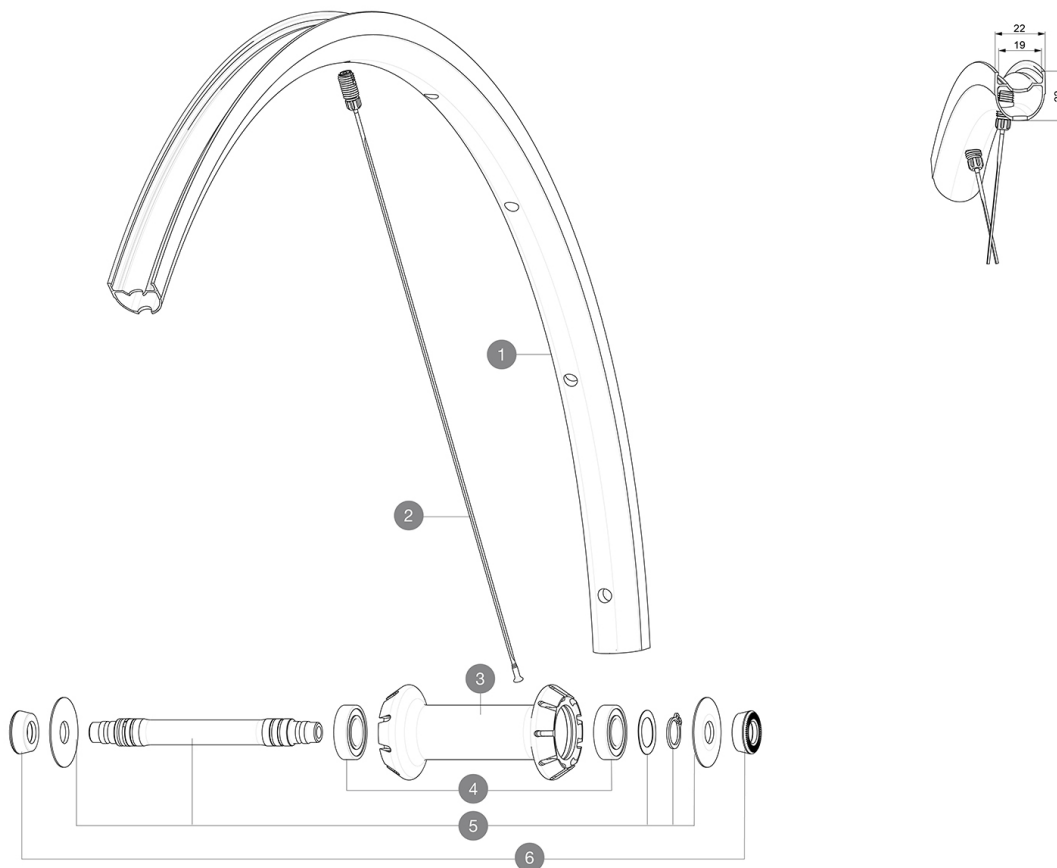

ASTM CATEGORY 2 : road and offroad with jumps less than 15cm
 For a longer longevity of the wheel, Mavic recommends that the total weight supported by the wheels doesn't exceed 120kg, bike included
 Mindestgröße des Reifens: Breite 23mm - max. Druck 6.75Bar/97PSI
 Recommended tyre sizes: 25 to 32 mm
 Max. Pressure: see indication on wheel and tyre. If they differ, use the lowest of the 2
 Maximum tyre pressure: 6.75bar/97PSI with a 23mm tyre - 3.8bar/55PSI with a 62mm tyre
 Maximale Reifengröße: Breite 62mm - max. Druck 3.8Bar/55PSI

REFERENZEN RÄDER

F90191 KSYRIUM S RB 700 QR

RIMS

&NBSP::

1	V4093910	Kit Front rim Ksyrium S RB
---	----------	----------------------------

SPOKES

2	V4164001	Kit 9 front Ksyrium S butted spoke 289mm M7/7
---	----------	---

Specifications**FELGEN**

- Material : Mxtral
- Height : 22 mm
- Material : Mxtral
- Brake track : UB Control
- Material : Mxtral

RADNABE

- Körpermaterial : aluminium
- Front and rear bodies : aluminum
- Front and rear bodies : aluminum
- Front and rear bodies : aluminum
- Axle material : aluminium

RADGEWICHTE

675