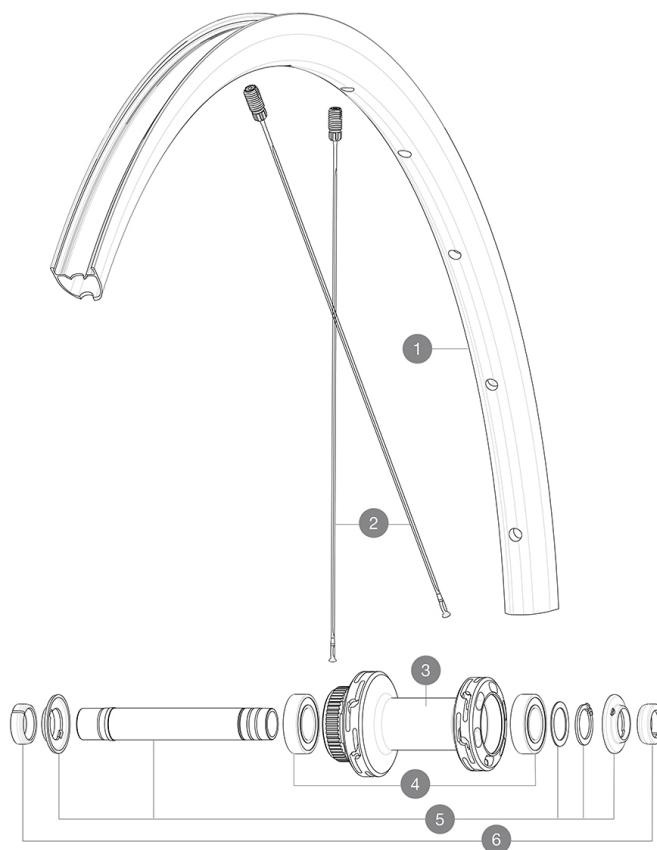

ASTM CATEGORY 2 : road and offroad with jumps less than 15cm
 Mindestgröße des Reifens: Breite 23mm - max. Druck 6.75Bar/97PSI
 For a longer longevity of the wheel, Mavic recommends that the total weight supported by the wheels doesn't exceed 120kg, bike included
 Recommended tyre sizes: 25 to 32 mm
 Max. Pressure: see indication on wheel and tyre. If they differ, use the lowest of the 2
 Maximum tyre pressure: 6.75bar/97PSI with a 23mm tyre - 3.8bar/55PSI with a 62mm tyre
 Maximale Reifengröße: Breite 62mm - max. Druck 3.8Bar/55PSI

REFERENZEN RÄDER

F90231 KSYRIUM S CL 700 12x100

RIMS

&NBSP;:

1 V4093410 Kit Front rim Ksyrium S Disc

SPOKES

2 V4163501 Kit 12 Front/Rear Ksyrium S Disc butted spoke 294mm M7/7

HUB SHELLS

3 N/A NABENKÖRPER
 4 M40129 KIT 2 BEARINGS 6902 15x28x7
 5 V2373301 KIT QRM AUTO FRONT AXLE 12mm > 2019

ADAPTERS

6 V2680501 12mm Road Axle Cap QRM Auto
 V2680301 "Kit Ft Road Adapter 12 >> 9mm"

MAVIC KSYRIUM S DISC