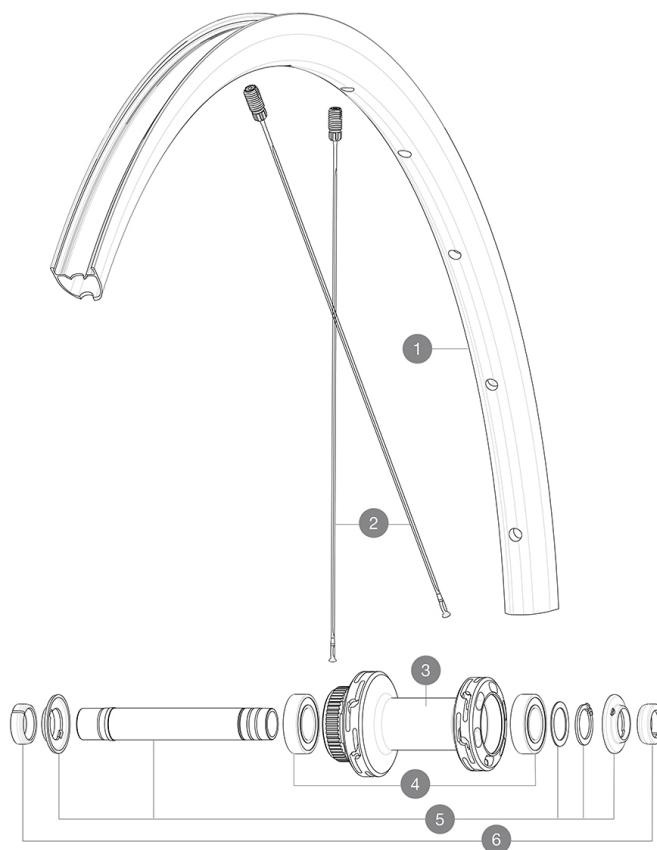

ASTM CATEGORY 2 : road and offroad with jumps less than 15cm
 Mindestgröße des Reifens: Breite 23mm - max. Druck 6.75Bar/97PSI
 For a longer longevity of the wheel, Mavic recommends that the total weight supported by the wheels doesn't exceed 120kg, bike included
 Recommended tyre sizes: 25 to 32 mm
 Max. Pressure: see indication on wheel and tyre. If they differ, use the lowest of the 2
 Maximum tyre pressure: 6.75bar/97PSI with a 23mm tyre - 3.8bar/55PSI with a 62mm tyre
 Maximale Reifengröße: Breite 62mm - max. Druck 3.8Bar/55PSI

REFERENZEN RÄDER

F90231 KSYRIUM S CL 700 12x100

RIMS

&NBSP;:

1 V4093410 Kit Front rim Ksyrium S Disc

SPOKES

2 V4163501 Kit 12 Front/Rear Ksyrium S Disc butted spoke 294mm M7/7

HUB SHELLS

3 N/A NABENKÖRPER
 4 M40129 KIT 2 BEARINGS 6902 15x28x7
 5 V2373301 KIT QRM AUTO FRONT AXLE 12mm > 2019

ADAPTERS

6 V2680501 12mm Road Axle Cap QRM Auto
 V2680301 "Kit Ft Road Adapter 12 >> 9mm"

GELIEFERT MIT