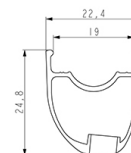

ASTM CATEGORY 2 : road and offroad with jumps less than 15cm
 Mindestgröße des Reifens: Breite 23mm - max. Druck 6.75Bar/97PSI
 For a longer longevity of the wheel, Mavic recommends that the total weight supported by the wheels doesn't exceed 120kg, bike included
 Recommended tyre sizes: 25 to 32 mm
 Max. Pressure: see indication on wheel and tyre. If they differ, use the lowest of the 2
 Maximum tyre pressure: 6.75bar/97PSI with a 23mm tyre - 3.8bar/55PSI with a 62mm tyre
 Maximale Reifengröße: Breite 62mm - max. Druck 3.8Bar/55PSI

REFERENZEN RÄDER

F90231 KSYRIUM S CL 700 12x100

RIMS

&NBSP;:

1 V4093410 Kit Front rim Ksyrium S Disc

SPOKES

2 V4163501 Kit 12 Front/Rear Ksyrium S Disc butted spoke 294mm M7/7

HUB SHELLS