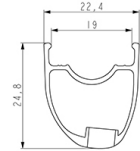

MAVIC **KSYRIUM S DISC**

ASTM CATEGORY 2 : road and offroad with jumps less than 15cm
 Mindestgröße des Reifens: Breite 23mm - max. Druck 6.75Bar/97PSI
 For a longer longevity of the wheel, Mavic recommends that the total weight supported by the wheels doesn't exceed 120kg, bike included
 Recommended tyre sizes: 25 to 32 mm
 Max. Pressure: see indication on wheel and tyre. If they differ, use the lowest of the 2
 Maximum tyre pressure: 6.75bar/97PSI with a 23mm tyre - 3.8bar/55PSI with a 62mm tyre
 Maximale Reifengröße: Breite 62mm - max. Druck 3.8Bar/55PSI

REFERENZEN RÄDER

F90231 KSYRIUM S CL 700 12x100

**RIMS**

&NBSP;:

1	V4093410	Kit Front rim Ksyrium S Disc
---	----------	------------------------------

SPOKES

2	V4163501	Kit 12 Front/Rear Ksyrium S Disc butted spoke 294mm M7/7
---	----------	--