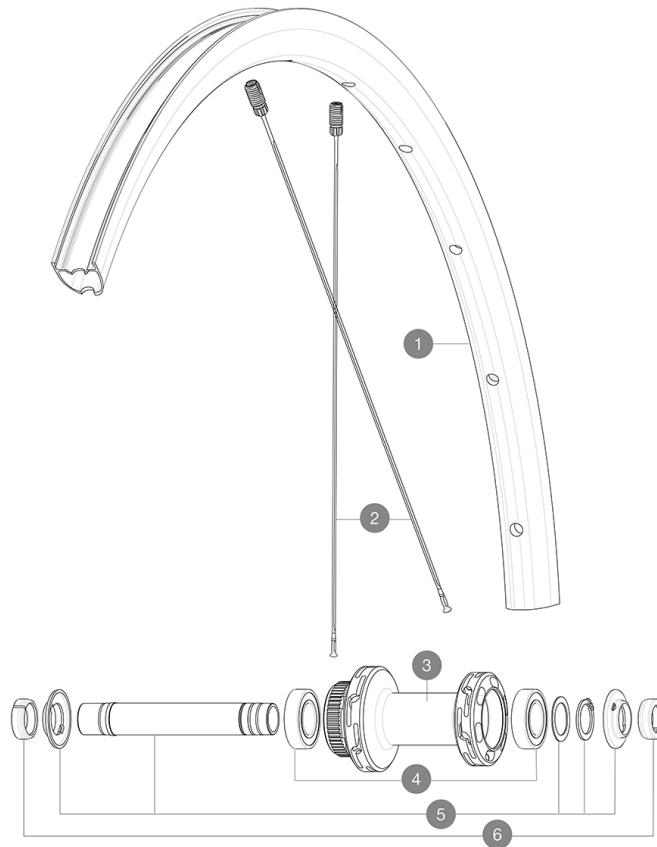

MAVIC **KSYRIUM S DISC**

ASTM CATEGORY 2 : road and offroad with jumps less than 15cm
 Mindestgröße des Reifens: Breite 23mm - max. Druck 6.75Bar/97PSI
 For a longer longevity of the wheel, Mavic recommends that the total weight supported by the wheels doesn't exceed 120kg, bike included
 Recommended tyre sizes: 25 to 32 mm
 Max. Pressure: see indication on wheel and tyre. If they differ, use the lowest of the 2
 Maximum tyre pressure: 6.75bar/97PSI with a 23mm tyre - 3.8bar/55PSI with a 62mm tyre
 Maximale Reifengröße: Breite 62mm - max. Druck 3.8Bar/55PSI

REFERENZEN RÄDER

F90231 KSYRIUM S CL 700 12x100

**RIMS**

&NBSP;:

1	V4093410	Kit Front rim Ksyrium S Disc
---	----------	------------------------------

SPOKES

2	V4163501	Kit 12 Front/Rear Ksyrium S Disc butted spoke 294mm M7/7
---	----------	--

HUB SHELLS

3	N/A	NABENKÖRPER
4	M40129	KIT 2 BEARINGS 6902 15x28x7
5	V2373301	KIT QRM AUTO FRONT AXLE 12mm > 2019

ADAPTERS

6	V2680501	12mm Road Axle Cap QRM Auto
	V2680301	"Kit Ft Road Adapter 12 >> 9mm"

GELIEFERT MIT