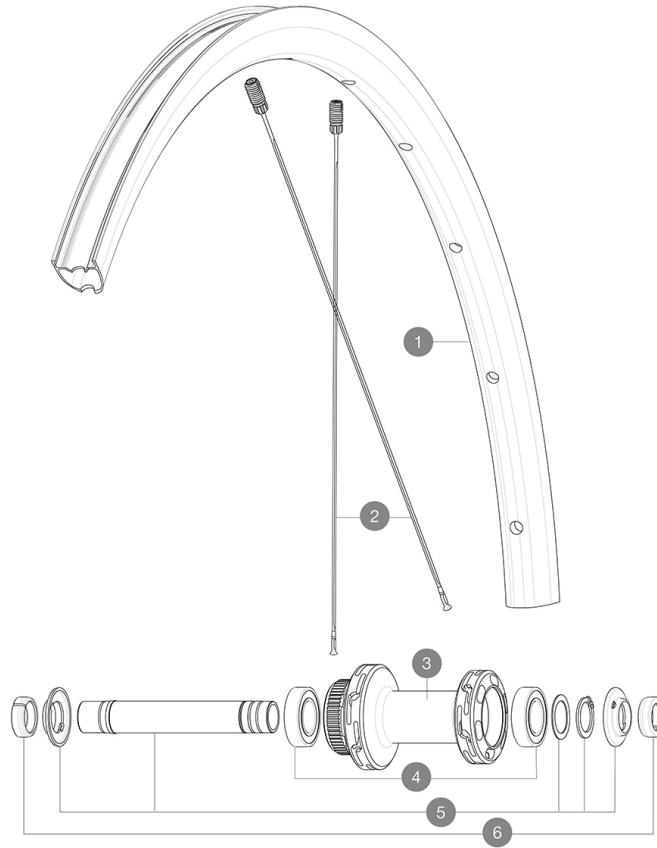

MAVIC **KSYRIUM S DISC**

Maximum tyre pressure: 4.4bar/64PSI with a 28mm tyre - 2.6bar/38PSI with a 64mm tyre
 ASTM CATEGORY 2 : road and offroad with jumps less than 15cm
 Maximum tyre pressure: 6.75bar/97PSI with a 23mm tyre - 3.8bar/55PSI with a 62mm tyre
 For a longer longevity of the wheel, Mavic recommends that the total weight supported by the wheels doesn't exceed 120kg, bike included
 Recommended tyre sizes: 25 to 32 mm
 Max. Pressure: see indication on wheel and tyre. If they differ, use the lowest of the 2
 Maximum tyre size: width 62mm - pressure max. 3.8Bar/55PSI

REFERENCES WHEELS

F90231 KSYRIUM S CL 700 12x100

**RIMS**

&NBSP;:

1	V4093410	Kit Front rim Ksyrium S Disc
---	----------	------------------------------

SPOKES

2	V4163501	Kit 12 Front/Rear Ksyrium S Disc butted spoke 294mm M7/7
---	----------	--

HUB SHELLS

3	N/A	HUB BODY
4	M40129	KIT 2 BEARINGS 6902 15x28x7
5	V2373301	KIT QRM AUTO FRONT AXLE 12mm > 2019

ADAPTERS

6	V2680501	12mm Road Axle Cap QRM Auto
	V2680301	"Kit Ft Road Adapter 12 >> 9mm"

DELIVERED WITH

Mavic tyre sealant (rear wheel) (355 466 01)	
User guide	
Front QR adapters (996 941 01 for MTB or B41 043 01 for road)	
Front QR adapters (996 941 01 for MTB or B41 043 01 for road)	
Front QR adapters (996 941 01 for MTB or B41 043 01 for road)	
Rear QR adapters for Instant Drive 360 (B49 894 01)	
Rear QR adapters for Instant Drive 360 (B49 894 01)	
Rear QR adapters for Instant Drive 360 (B49 894 01)	
UST valve and accessories (129 838 01)	
UST valve and accessories (129 838 01)	
UST valve and accessories (129 838 01)	
Multifunction adjustment wrench (delivered with rear wheel) (325 423 01)	
User guide	
User guide	
User guide	
UST valve and accessories (129 838 01)	
Front QR adapters (996 941 01 for MTB or B41 043 01 for road)	
Rear QR adapters for Instant Drive 360 (B49 894 01)	