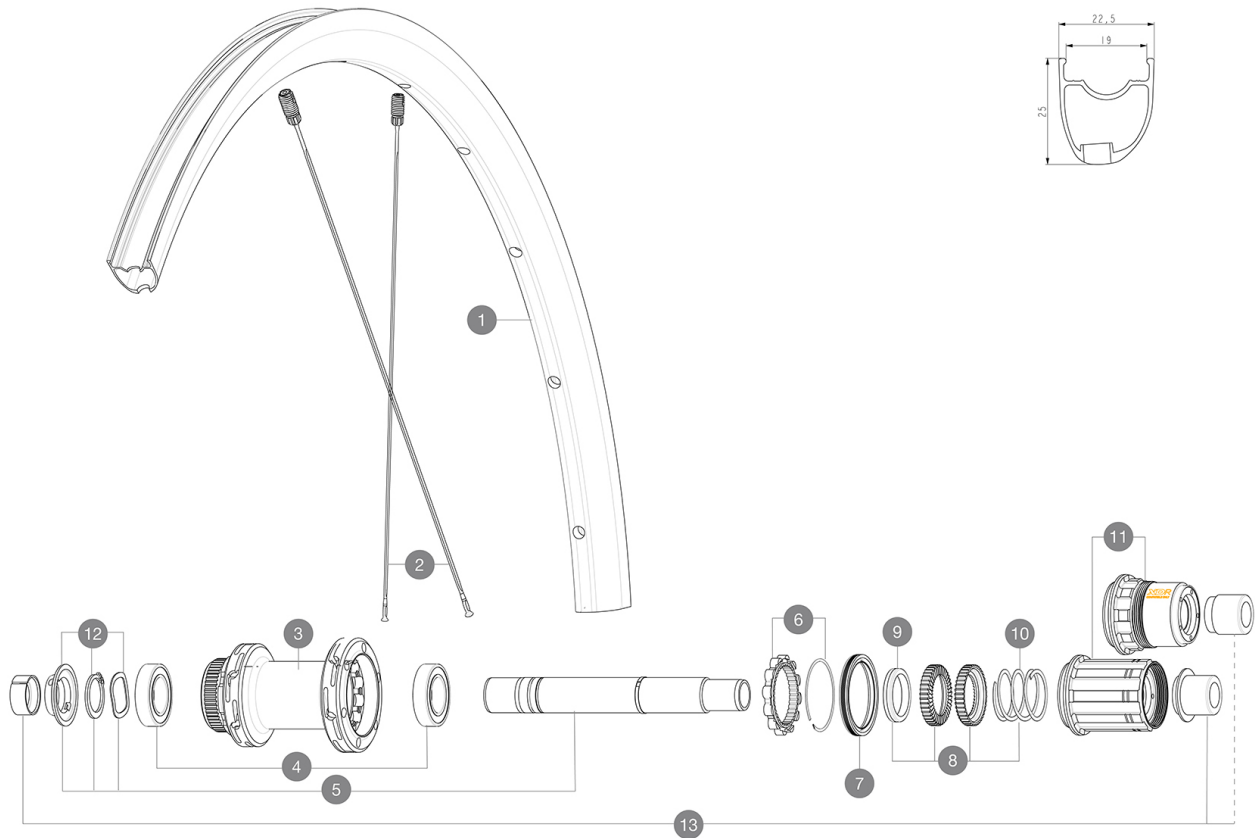

MAVIC KSYRIUM S DISC

ASTM CATEGORY 2 : road and offroad with jumps less than 15cm
 Mindestgröße des Reifens: Breite 23mm - max. Druck 6.75Bar/97PSI
 For a longer longevity of the wheel, Mavic recommends that the total weight supported by the wheels doesn't exceed 120kg, bike included
 Recommended tyre sizes: 25 to 32 mm
 Max. Pressure: see indication on wheel and tyre. If they differ, use the lowest of the 2
 Maximum tyre pressure: 6.75bar/97PSI with a 23mm tyre - 3.8bar/55PSI with a 62mm tyre
 Maximale Reifengröße: Breite 62mm - max. Druck 3.8Bar/55PSI

REFERENZEN RÄDER

R36761 KSYRIUM S CL 700 12x142 M11 R39021 KSYRIUM S CL 700 12x142 XDR

RIMS

&NBSP::

1 V4093313 Kit Rear rim Ksyrium S Disc

SPOKES

2 V4163501 Kit 12 Front/Rear Ksyrium S Disc butted spoke 294mm M7/7

HUB SHELLS

3	N/A	NABENKÖRPER
4	M40076	HUB BEARINGS 17x30x7 6903 x 2
5	V2373401	KIT ID360 135/142 DCL L1 AXLE WITH CLIP
6	V2252701	KIT ID360 INSERT SHAPED EAR LOBE > 2017
7	V00063631	Kit ID360 seal version 2 (larger)
8	V2251701	ID360 2 RATCHETS + SPRING + GREASE
9	V2500501	Kit 3 ID360 pad for noise reduction
10	V2251801	KIT 3 ID360 ROAD SPRINGS
11	V2580101	FREEHUB BODY XD Road ID360
11	V3430101	HG11 Freewheel Body ID360
12	V2373001	KIT ADJUST. SYSTEM QRM AUTO ID360 for 17x30x7 bearing

ADAPTERS

13	V2510701	ID360 EVO REAR AXLE ADAPTERS 12x142mm DCL & D6T
	V2510901	ID360 EVO REAR AXLE ADAPTERS 12x135mm DCL & D6T
	V2510801	ID360 EVO REAR AXLE ADAPTERS 9x135mm DCL & D6T

MAVIC KSYRIUM S DISC