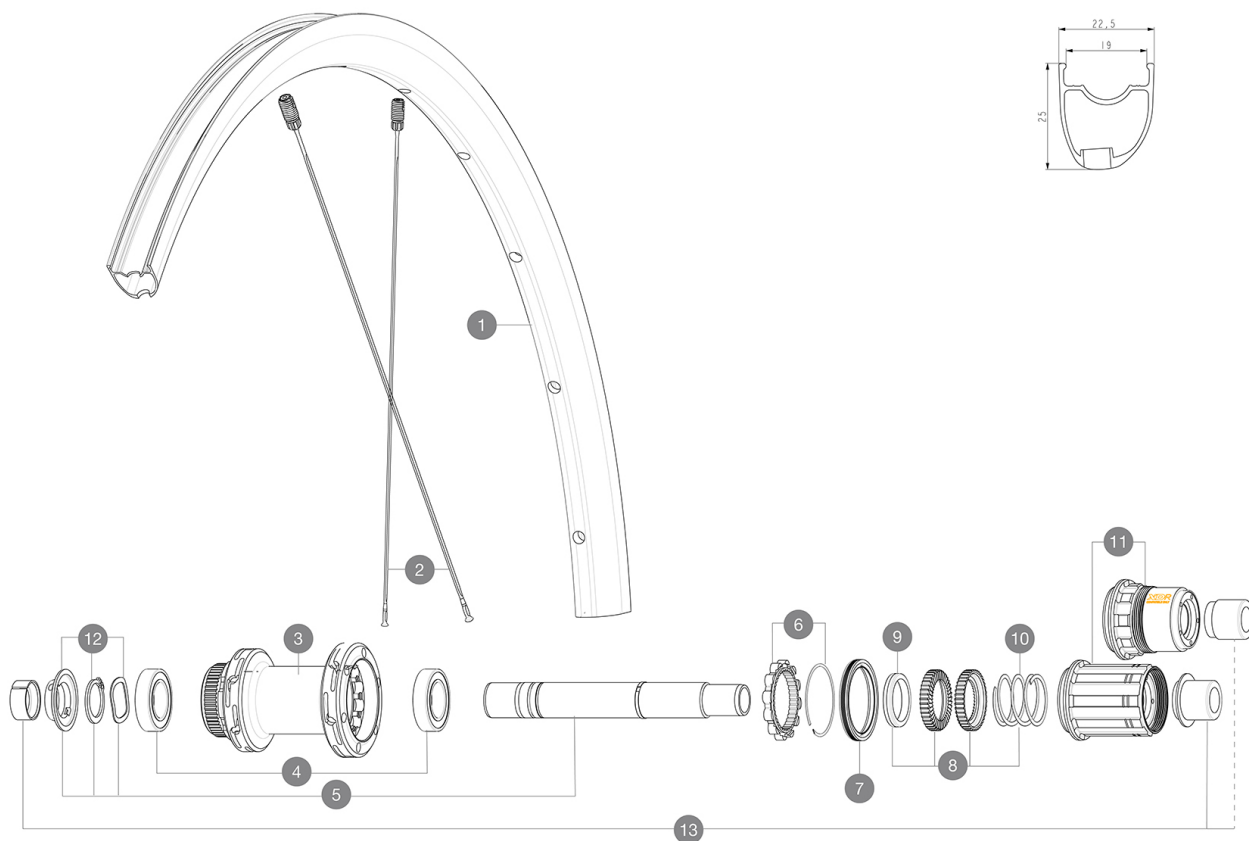

ASTM CATEGORY 2 : road and offroad with jumps less than 15cm
 Maximum tyre pressure: 4.4bar/64PSI with a 28mm tyre - 2.6bar/38PSI with a 64mm tyre
 Maximum tyre pressure: 6.75bar/97PSI with a 23mm tyre - 3.8bar/55PSI with a 62mm tyre
 For a longer longevity of the wheel, Mavic recommends that the total weight supported by the wheels doesn't exceed 120kg, bike included
 Recommended tyre sizes: 25 to 32 mm
 Max. Pressure: see indication on wheel and tyre. If they differ, use the lowest of the 2
 Maximum tyre size: width 62mm - pressure max. 3.8Bar/55PSI

REFERENCES WHEELS

R36761 KSYRIUM S CL 700 12x142 M11 R39021 KSYRIUM S CL 700 12x142 XDR

RIMS

&NBSP::

1 V4093313 Kit Rear rim Ksyrium S Disc

SPOKES

2 V4163501 Kit 12 Front/Rear Ksyrium S Disc butted spoke 294mm M7/7

HUB SHELLS

3	N/A	HUB BODY
4	M40076	HUB BEARINGS 17x30x7 6903 x 2
5	V2373401	KIT ID360 135/142 DCL L1 AXLE WITH CLIP
6	V2252701	KIT ID360 INSERT SHAPED EAR LOBE > 2017
7	V00063631	Kit ID360 seal version 2 (larger)
8	V2251701	KIT ID360 2 RATCHETS + SPRING + GREASE
9	V2500501	KIT ID360 3 PADS NOISE REDUCING
10	V2251801	KIT 3 ID360 ROAD SPRINGS
11	V3430101	HG11 Freewheel Body ID360
11	V2580101	FREEHUB BODY XD Road ID360
12	V2373001	KIT ADJUST. SYSTEM QRM AUTO ID360 for 17x30x7 bearing