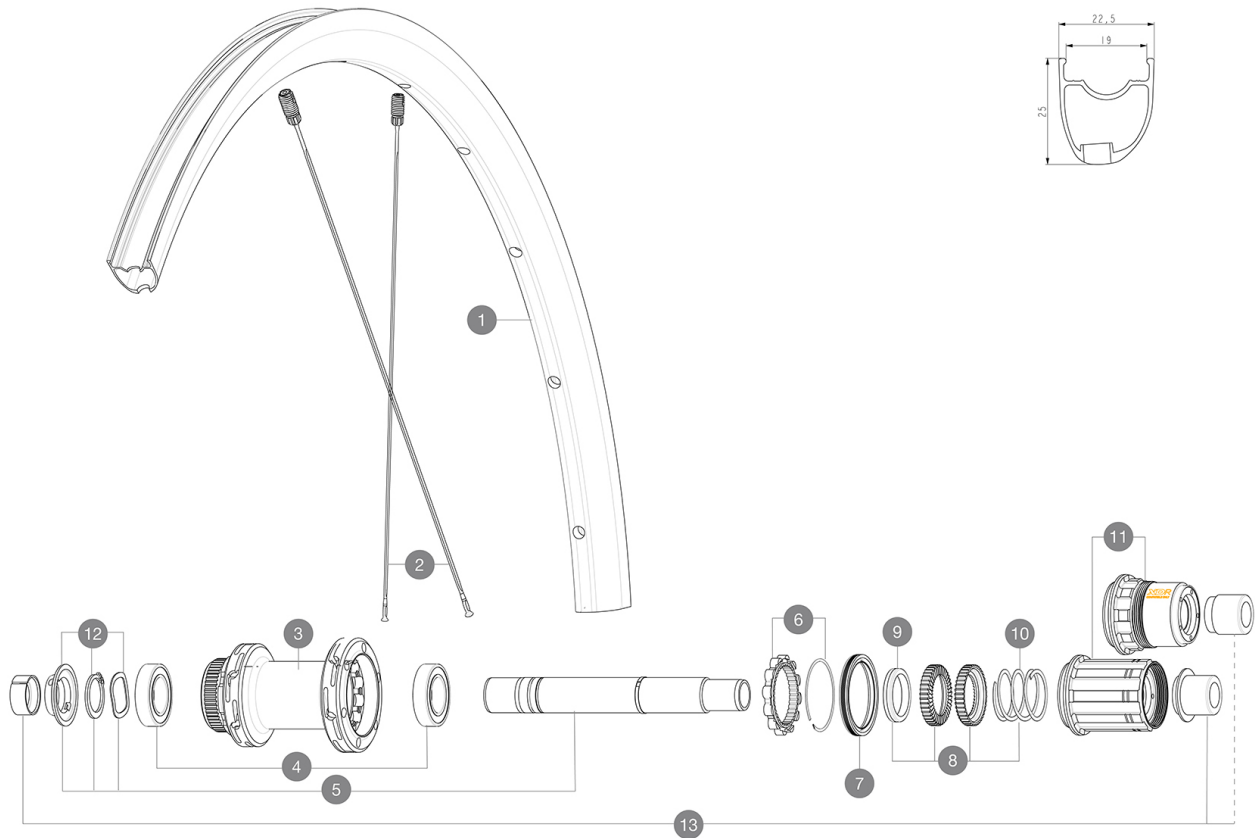

MAVIC KSYRIUM S DISC

2021
REAR

Maximum tyre pressure: 4.4bar/64PSI with a 28mm tyre - 2.6bar/38PSI with a 64mm tyre
 ASTM CATEGORY 2 : road and offroad with jumps less than 15cm
 Maximum tyre pressure: 6.75bar/97PSI with a 23mm tyre - 3.8bar/55PSI with a 62mm tyre
 For a longer longevity of the wheel, Mavic recommends that the total weight supported by the wheels doesn't exceed 120kg, bike included
 Recommended tyre sizes: 25 to 32 mm
 Max. Pressure: see indication on wheel and tyre. If they differ, use the lowest of the 2
 Maximum tyre size: width 62mm - pressure max. 3.8Bar/55PSI

REFERENCES WHEELS

R36761 KSYRIUM S CL 700 12x142 M11 R39021 KSYRIUM S CL 700 12x142 XDR

RIMS

&NBSP::

1 V4093313 Kit Rear rim Ksyrium S Disc

SPOKES

2 V4163501 Kit 12 Front/Rear Ksyrium S Disc butted spoke 294mm M7/7

HUB SHELLS

3	N/A	HUB BODY
4	M40076	HUB BEARINGS 17x30x7 6903 x 2
5	V2373401	KIT ID360 135/142 DCL L1 AXLE WITH CLIP
6	V2252701	KIT ID360 INSERT SHAPED EAR LOBE > 2017
7	V00063631	Kit ID360 seal version 2 (larger)
8	V2251701	KIT ID360 2 RATCHETS + SPRING + GREASE
9	V2500501	KIT ID360 3 PADS NOISE REDUCING
10	V2251801	KIT 3 ID360 ROAD SPRINGS
11	V3430101	HG11 Freewheel Body ID360
11	V2580101	FREEHUB BODY XD Road ID360
12	V2373001	KIT ADJUST. SYSTEM QRM AUTO ID360 for 17x30x7 bearing